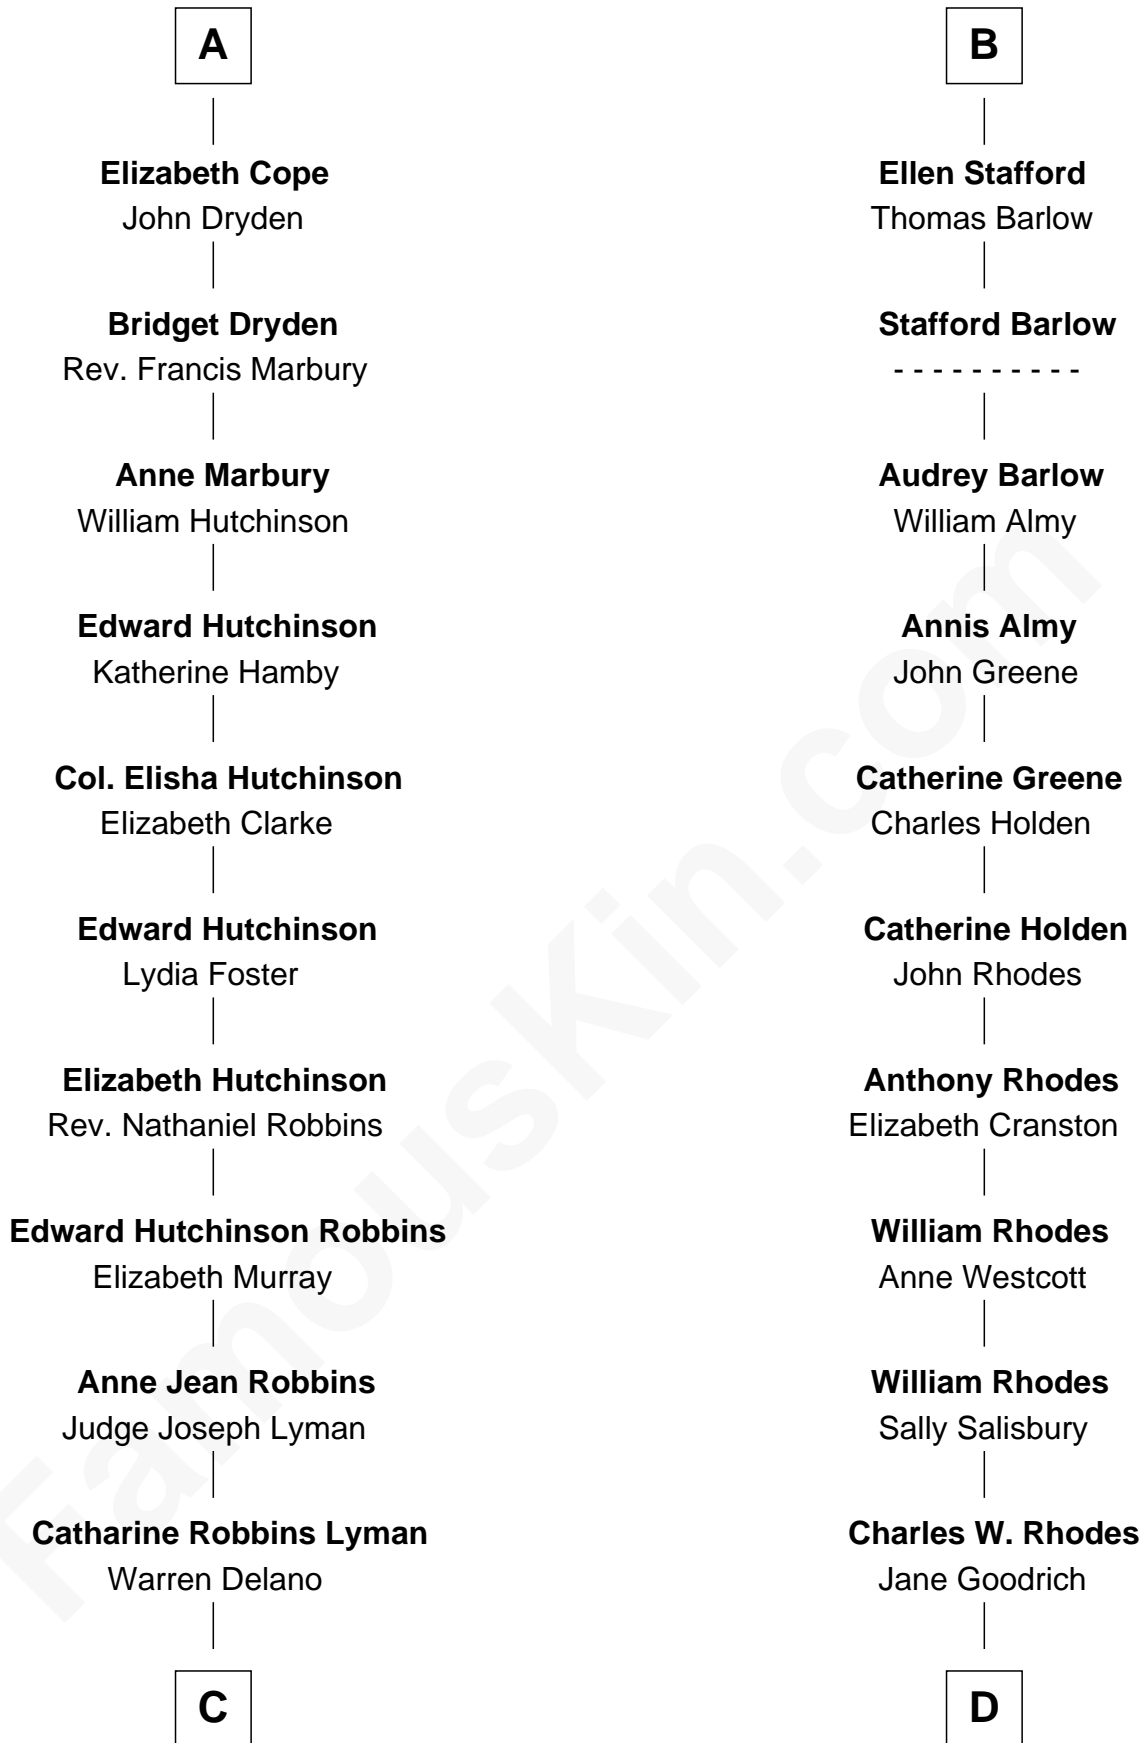

FamousKin.com
Relationship Chart of
Franklin D. Roosevelt
32nd U.S. President

18th cousin 3 times removed of
Sarah Palin
9th Governor of Alaska

C

Sara Delano
James Roosevelt

Franklin D. Roosevelt
32nd U.S. President

D

Alma Miranda Rhodes
James W. Heath

Charles R. Heath
Alice Adeline Oriel

Charles Francis Heath
Nellie Marie Brandt

Charles Richard Heath
Sarah Sheeran

Sarah Palin
9th Governor of Alaska

FamousKin.com