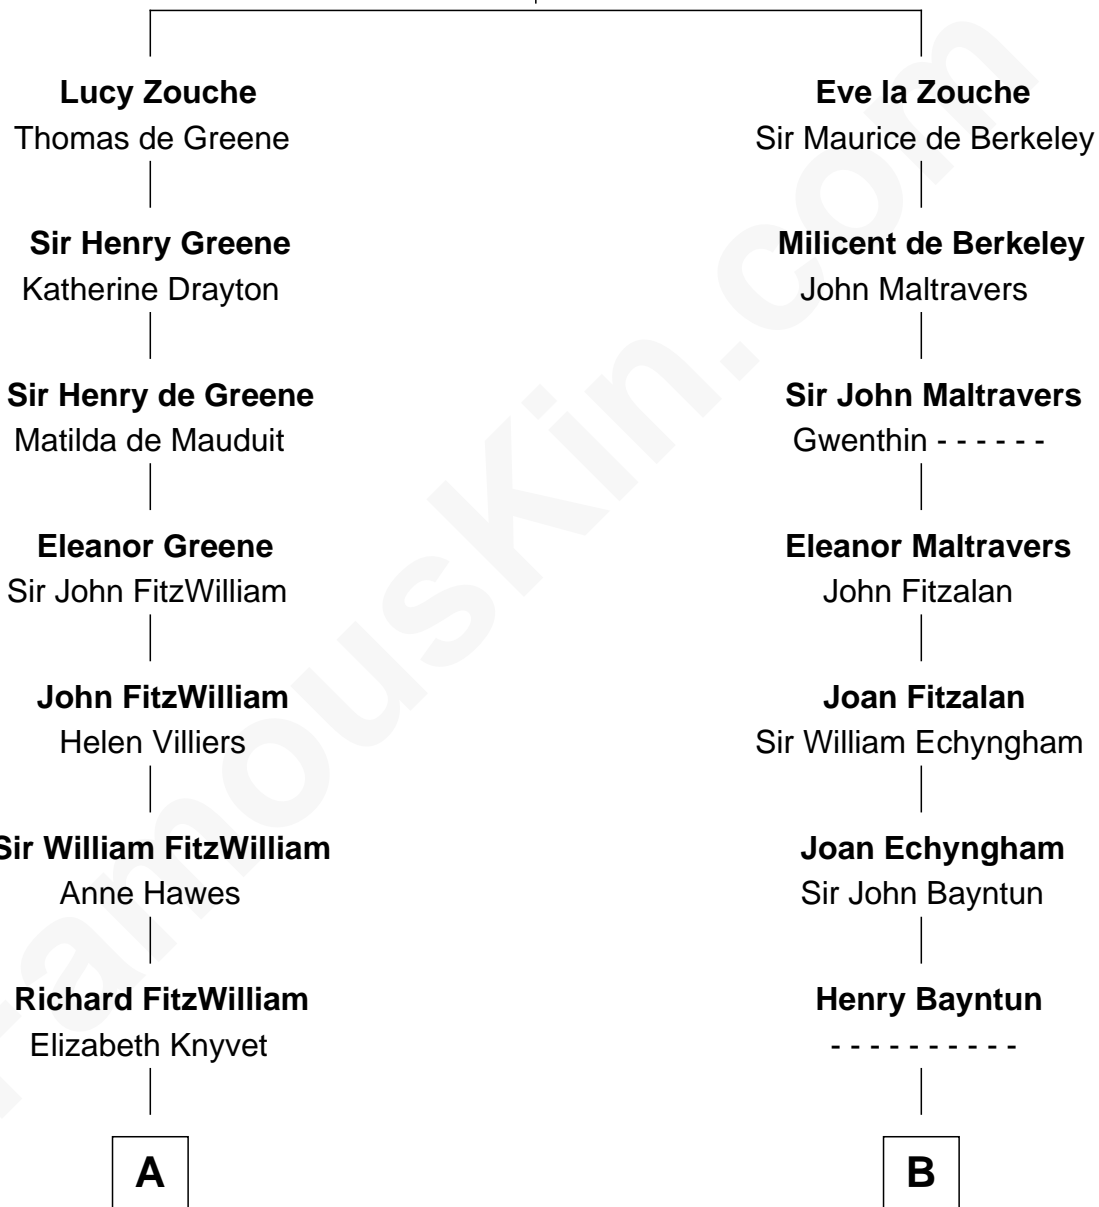

FamousKin.com
Relationship Chart of
Franklin D. Roosevelt
32nd U.S. President

18th cousin 3 times removed of
Sarah Palin
9th Governor of Alaska

Eudo la Zouche
 Milicent de Cantilupe

C

James Roosevelt

Sara Delano

Franklin D. Roosevelt

32nd U.S. President

D

Thomas S. Ruddock

Maria Nancy Newell

May Belle Ruddock

Henry Charles Brandt

Nellie Marie Brandt

Charles Francis Heath

Charles Richard Heath

Sarah Sheeran

Sarah Palin

9th Governor of Alaska

FamousKin.com