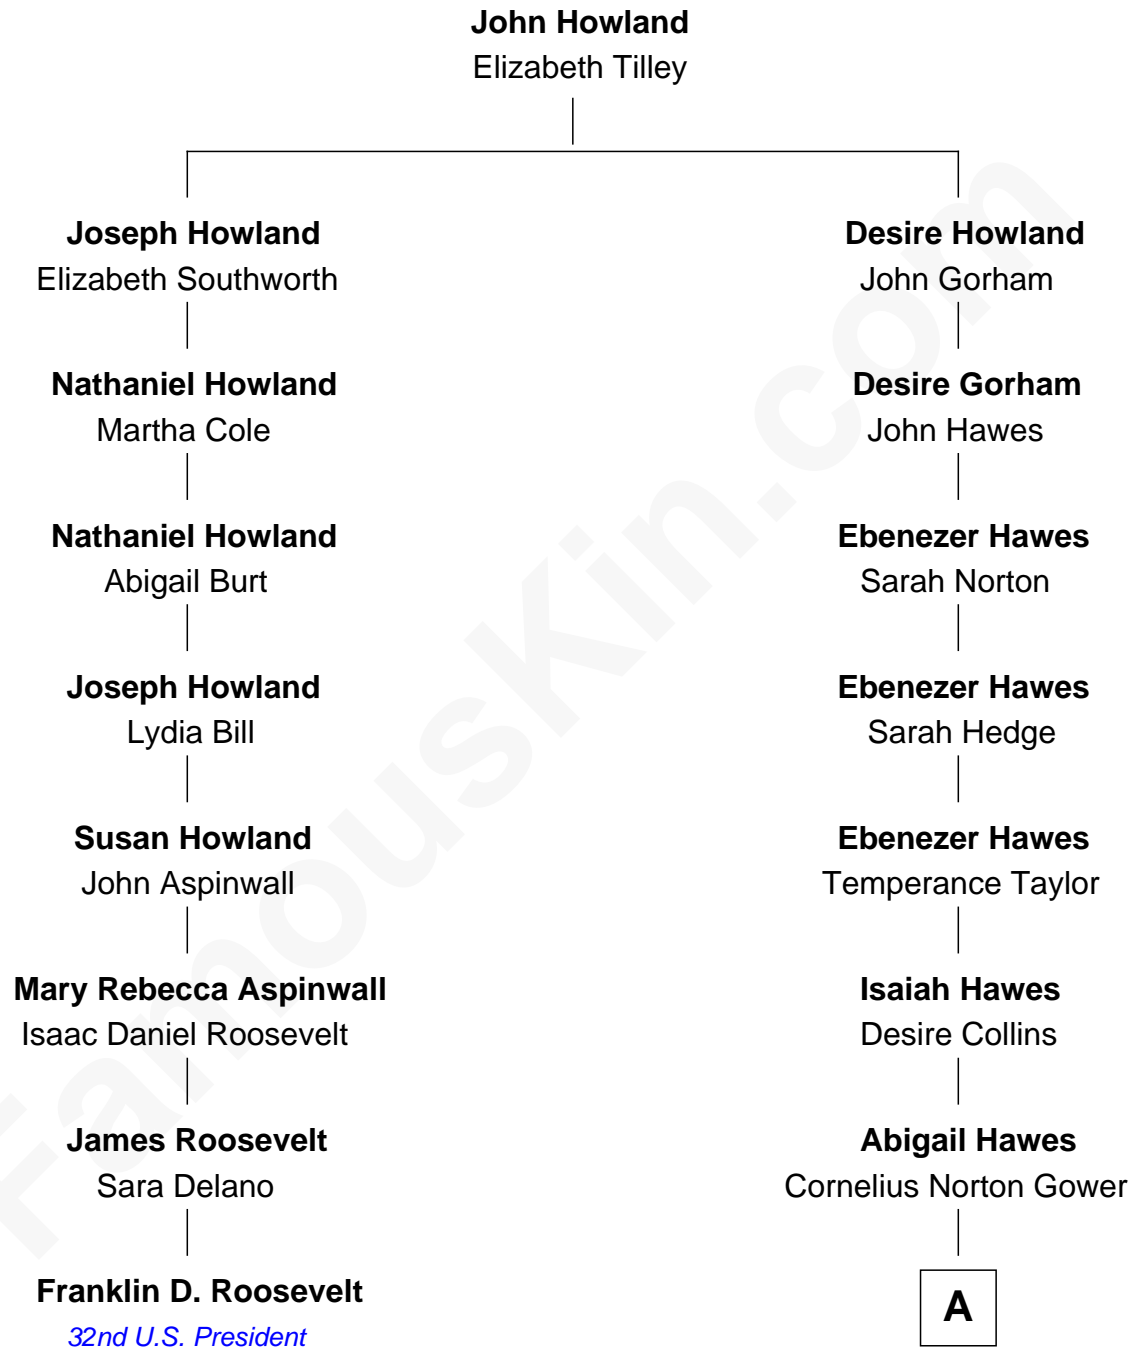

FamousKin.com
Relationship Chart of
Franklin D. Roosevelt
32nd U.S. President

7th cousin 4 times removed of
Sarah Palin
9th Governor of Alaska

A

—
Arthur Collins Gower

Mary Schmolz

—
James Carl Gower

Cora Godfrey Strong

—
Helen Louise Gower

Clement James Sheeran

—
Sarah Sheeran

Charles Richard Heath

—
Sarah Palin

9th Governor of Alaska

FamousKin.com