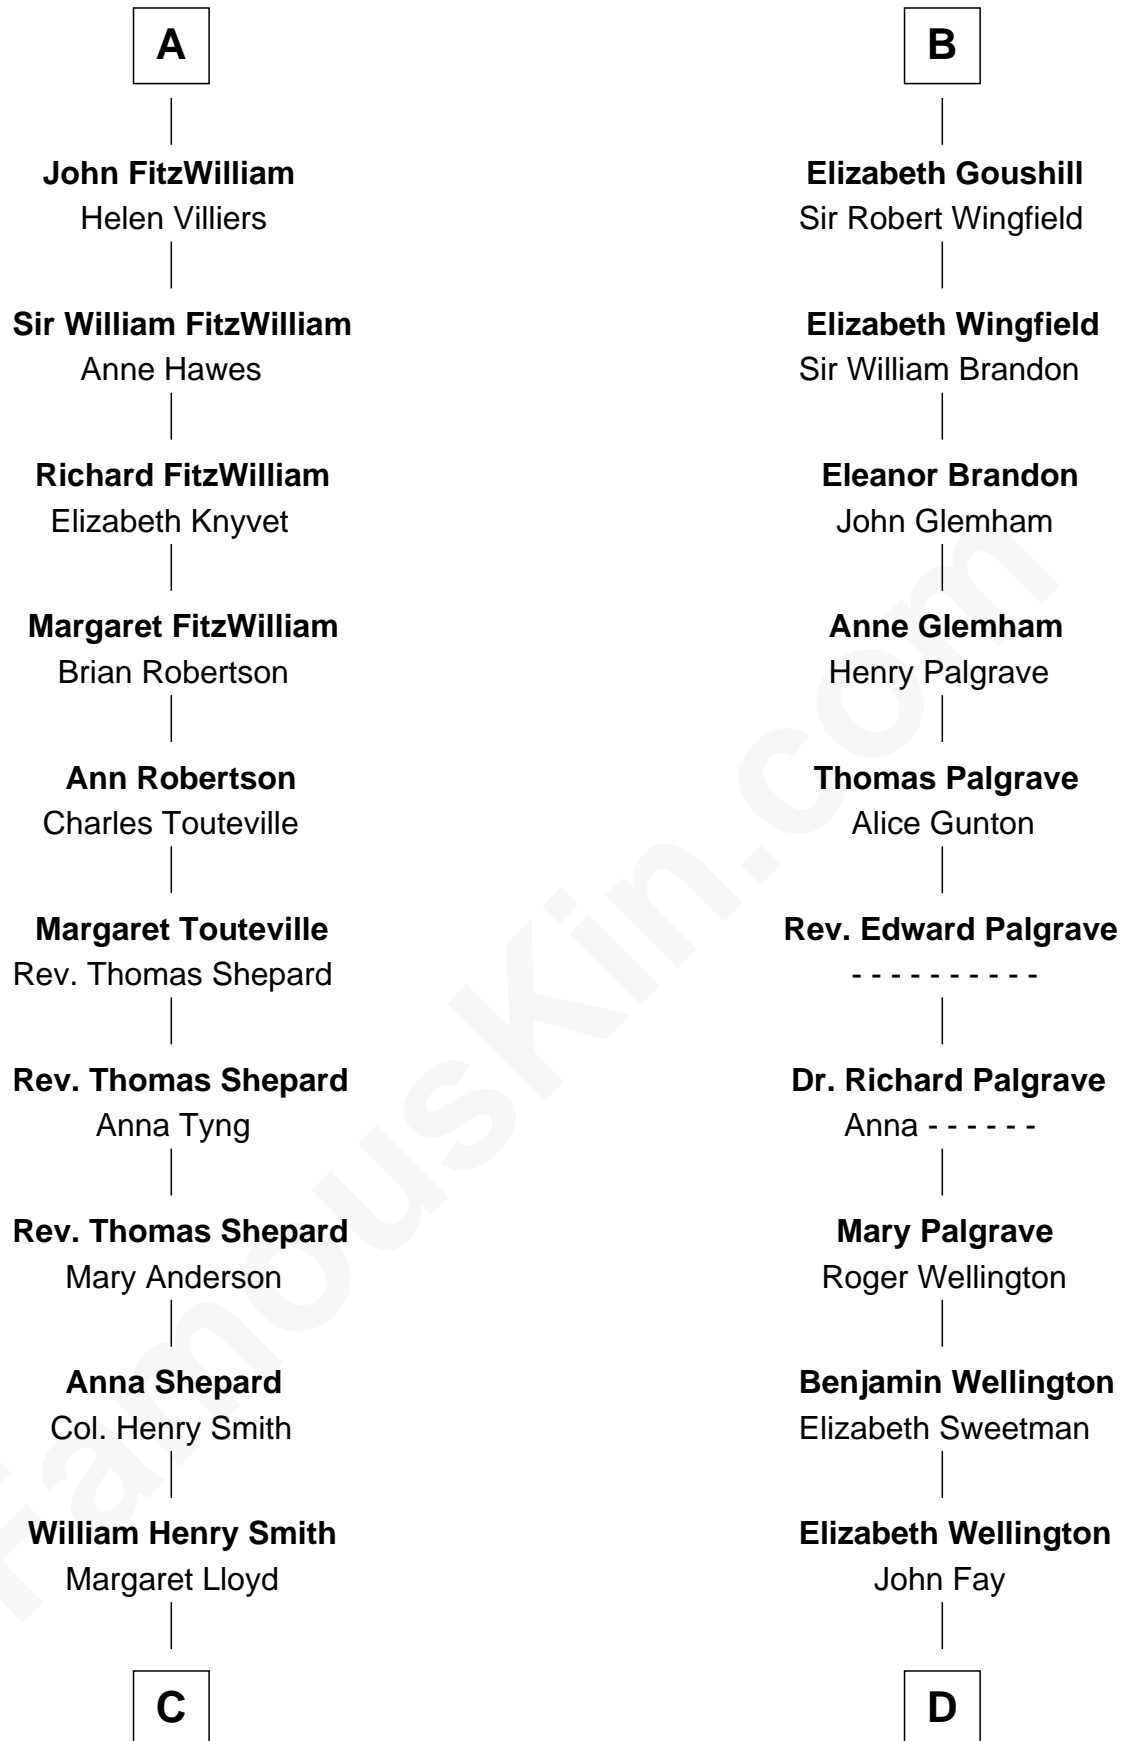

FamousKin.com
Relationship Chart of
Franklin D. Roosevelt
32nd U.S. President

20th cousin 1 time removed of

Shubael D. Childs
Founder of S.D. Childs & Company

C

Rebecca Smith

John Aspinwall

John Aspinwall

Susan Howland

Mary Rebecca Aspinwall

Isaac Daniel Roosevelt

James Roosevelt

Sara Delano

Franklin D. Roosevelt

32nd U.S. President

D

Benjamin Fay