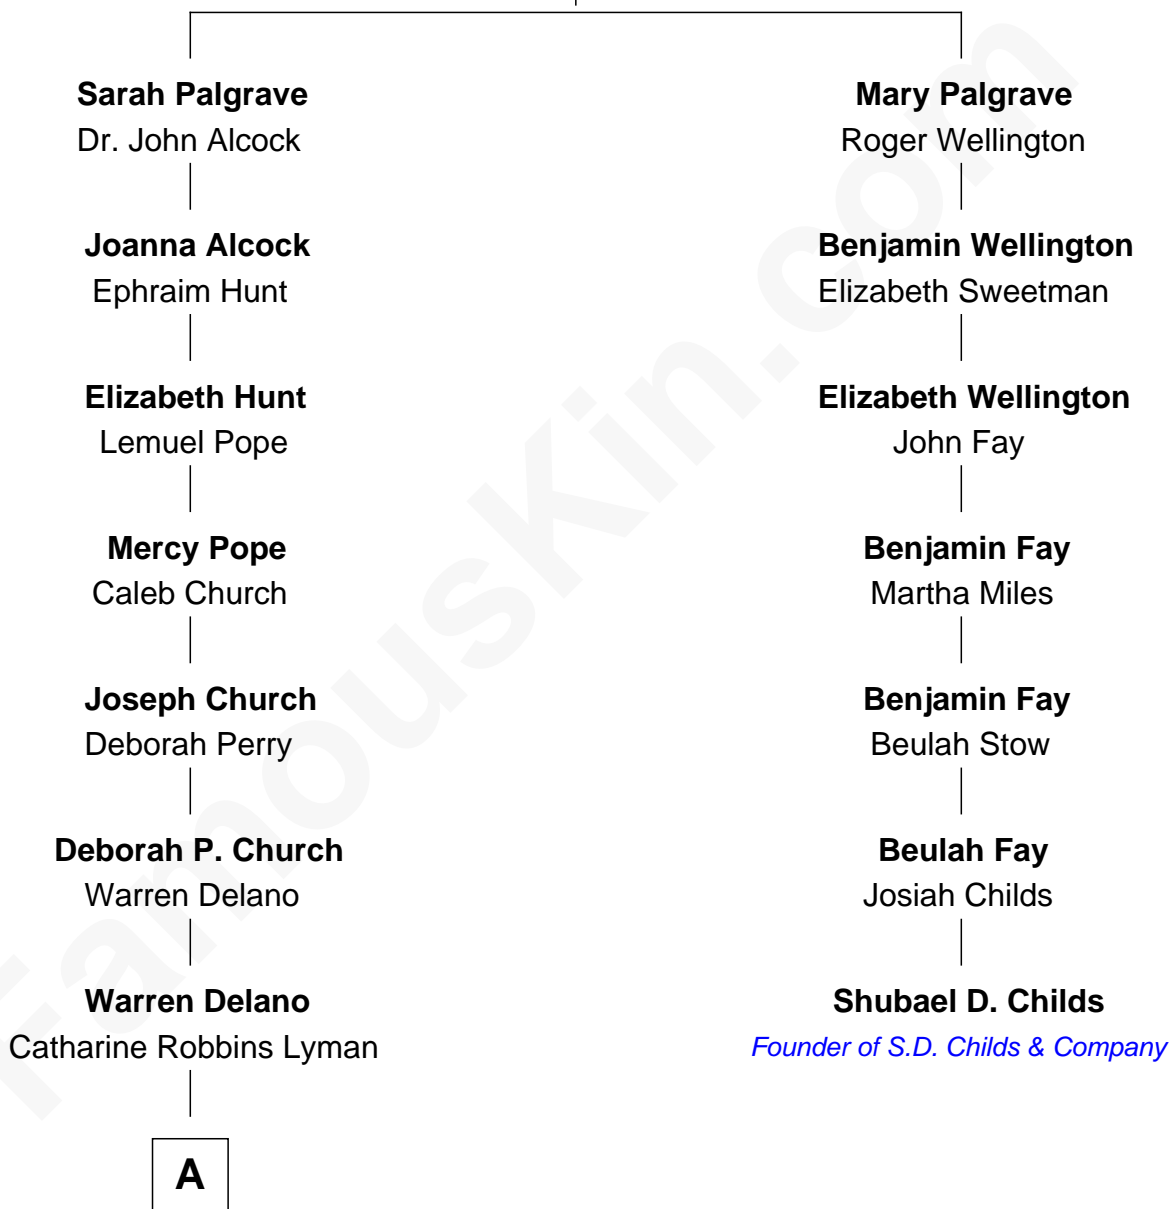

FamousKin.com
Relationship Chart of
Franklin D. Roosevelt
32nd U.S. President

6th cousin 2 times removed of

Shubael D. Childs
Founder of S.D. Childs & Company

Dr. Richard Palgrave

Anna - - - - -

A

—
Sara Delano
James Roosevelt

—
Franklin D. Roosevelt
32nd U.S. President

FamousKin.com