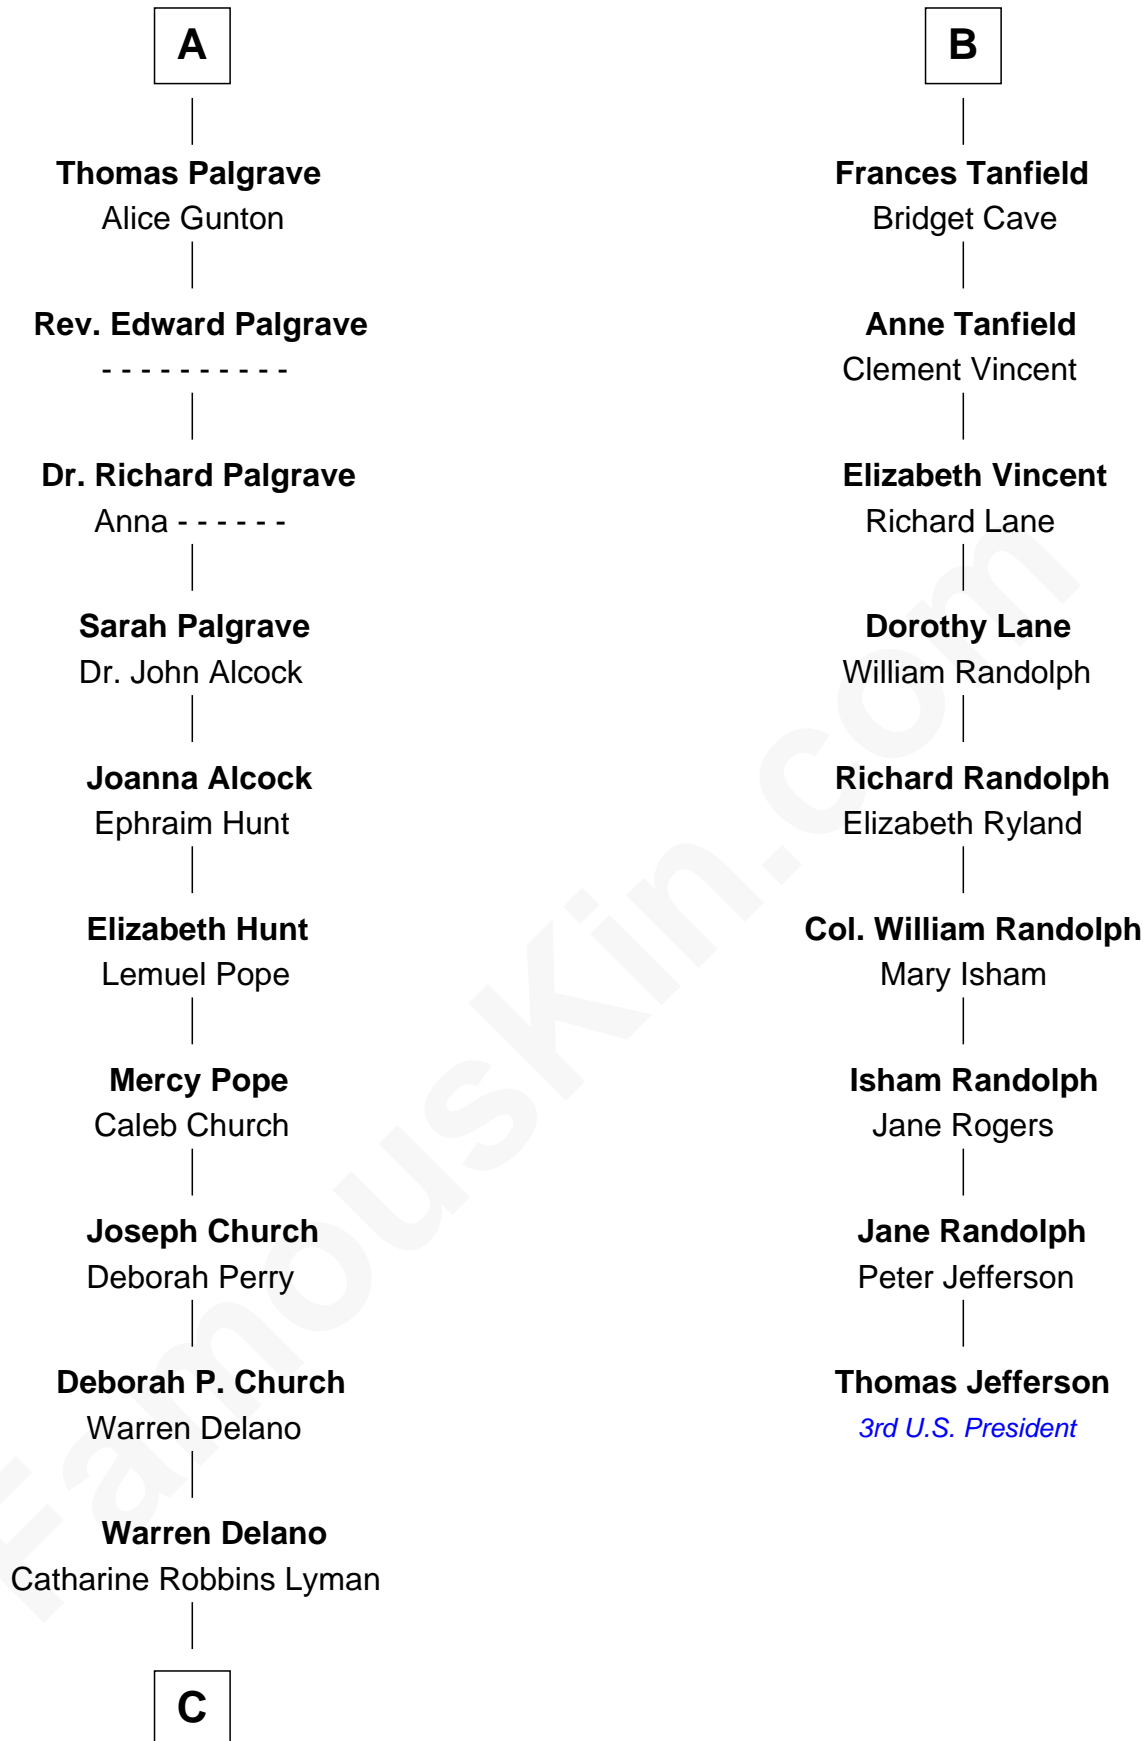

**FamousKin.com**  
**Relationship Chart of**  
**Franklin D. Roosevelt**  
*32nd U.S. President*

**15th cousin 3 times removed of**

**Thomas Jefferson**

*3rd U.S. President and Signer of the Declaration of Independence*

**Henry Plantagenet**  
 Maud de Chaworth

**C**

—  
**Sara Delano**  
James Roosevelt

—  
**Franklin D. Roosevelt**  
*32nd U.S. President*

FamousKin.com