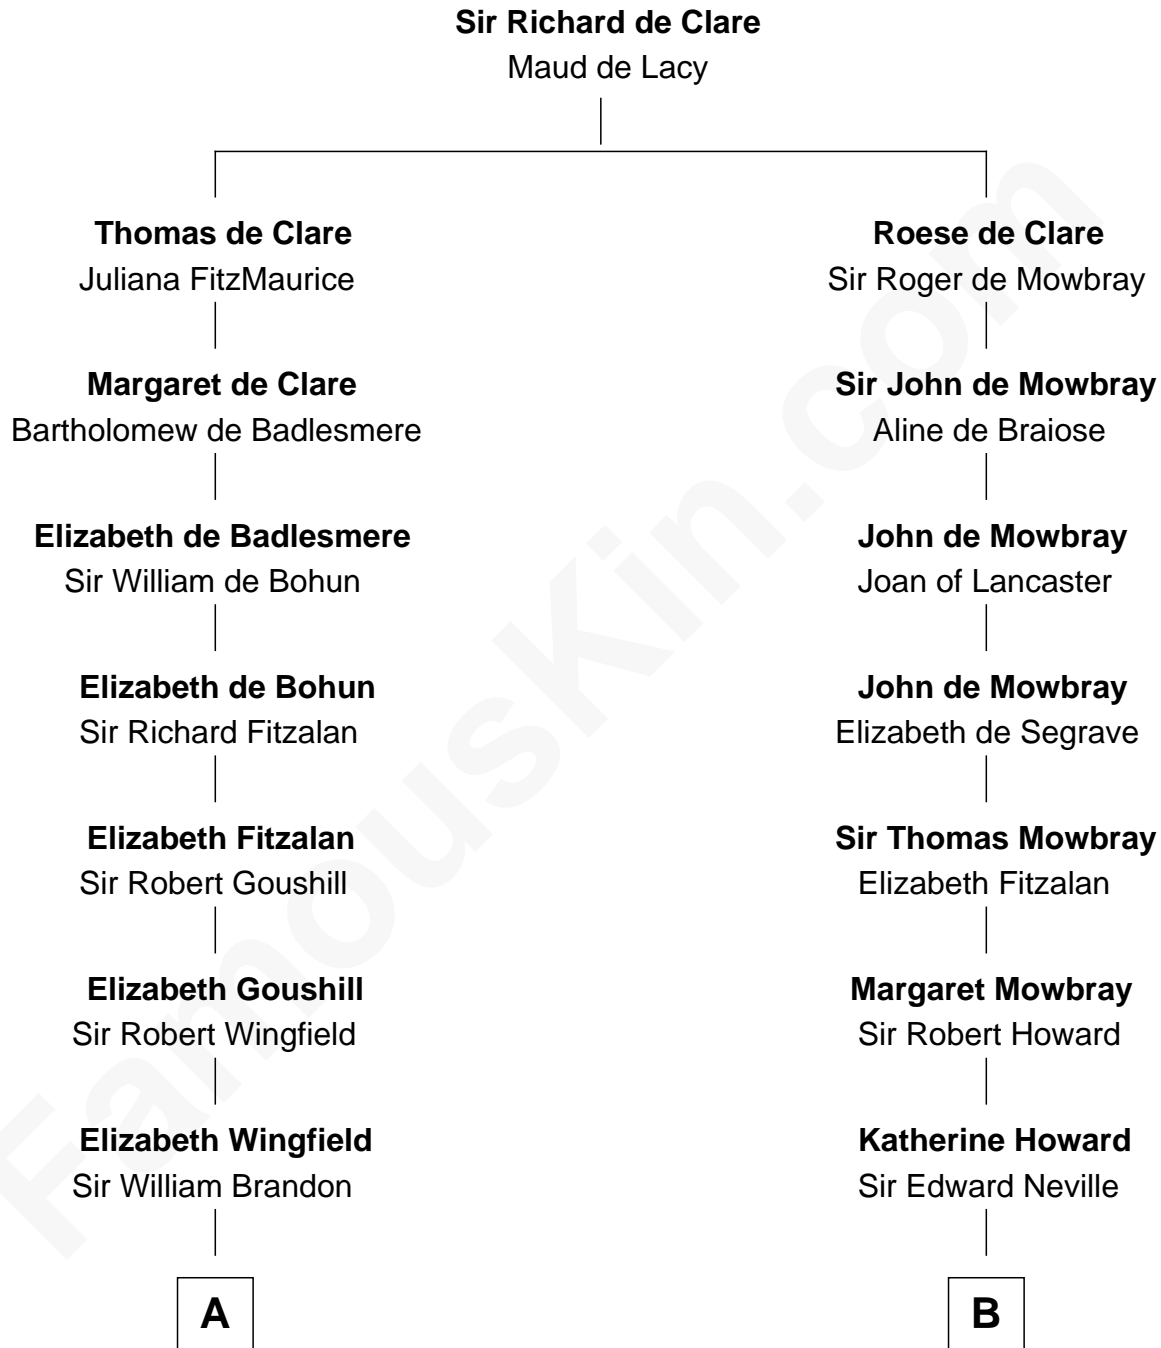

FamousKin.com
Relationship Chart of
Franklin D. Roosevelt
32nd U.S. President

17th cousin 3 times removed of

Thomas Jefferson

3rd U.S. President and Signer of the Declaration of Independence

C

—
Deborah P. Church

Warren Delano

—
Warren Delano

Catharine Robbins Lyman

—
Sara Delano

James Roosevelt

—
Franklin D. Roosevelt

32nd U.S. President

FamousKin.com