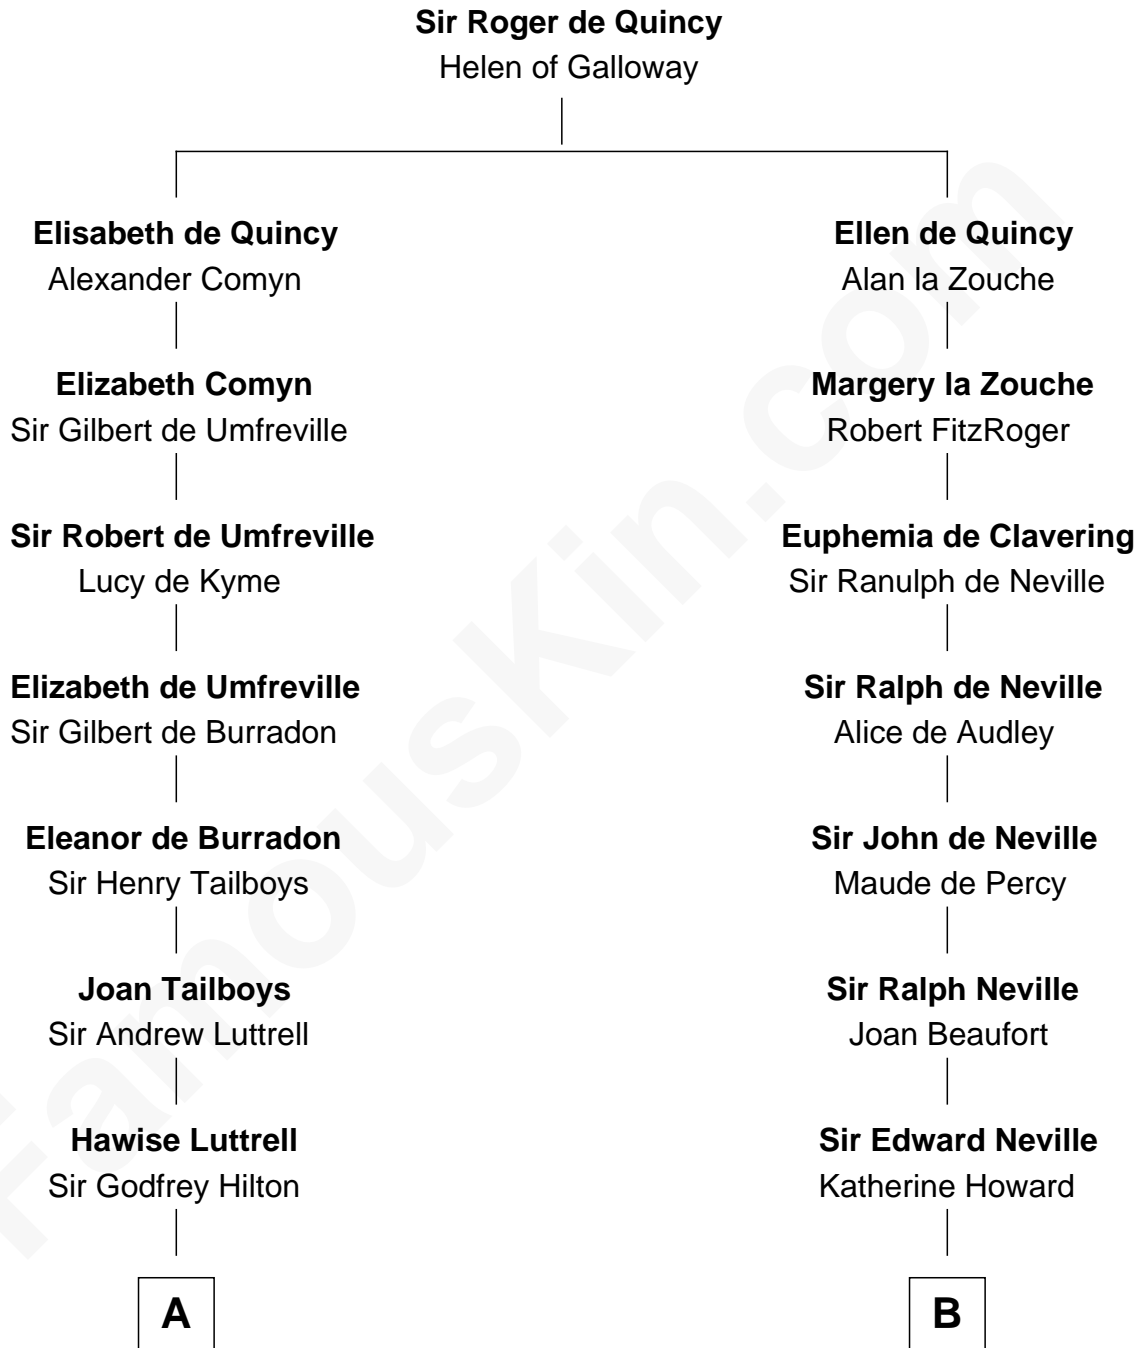

FamousKin.com
Relationship Chart of
Franklin D. Roosevelt
32nd U.S. President

17th cousin 4 times removed of

Thomas Jefferson

3rd U.S. President and Signer of the Declaration of Independence

C

Edward Hutchinson Robbins

Elizabeth Murray

Anne Jean Robbins

Judge Joseph Lyman

Catharine Robbins Lyman

Warren Delano

Sara Delano

James Roosevelt

Franklin D. Roosevelt

32nd U.S. President

FamousKin.com