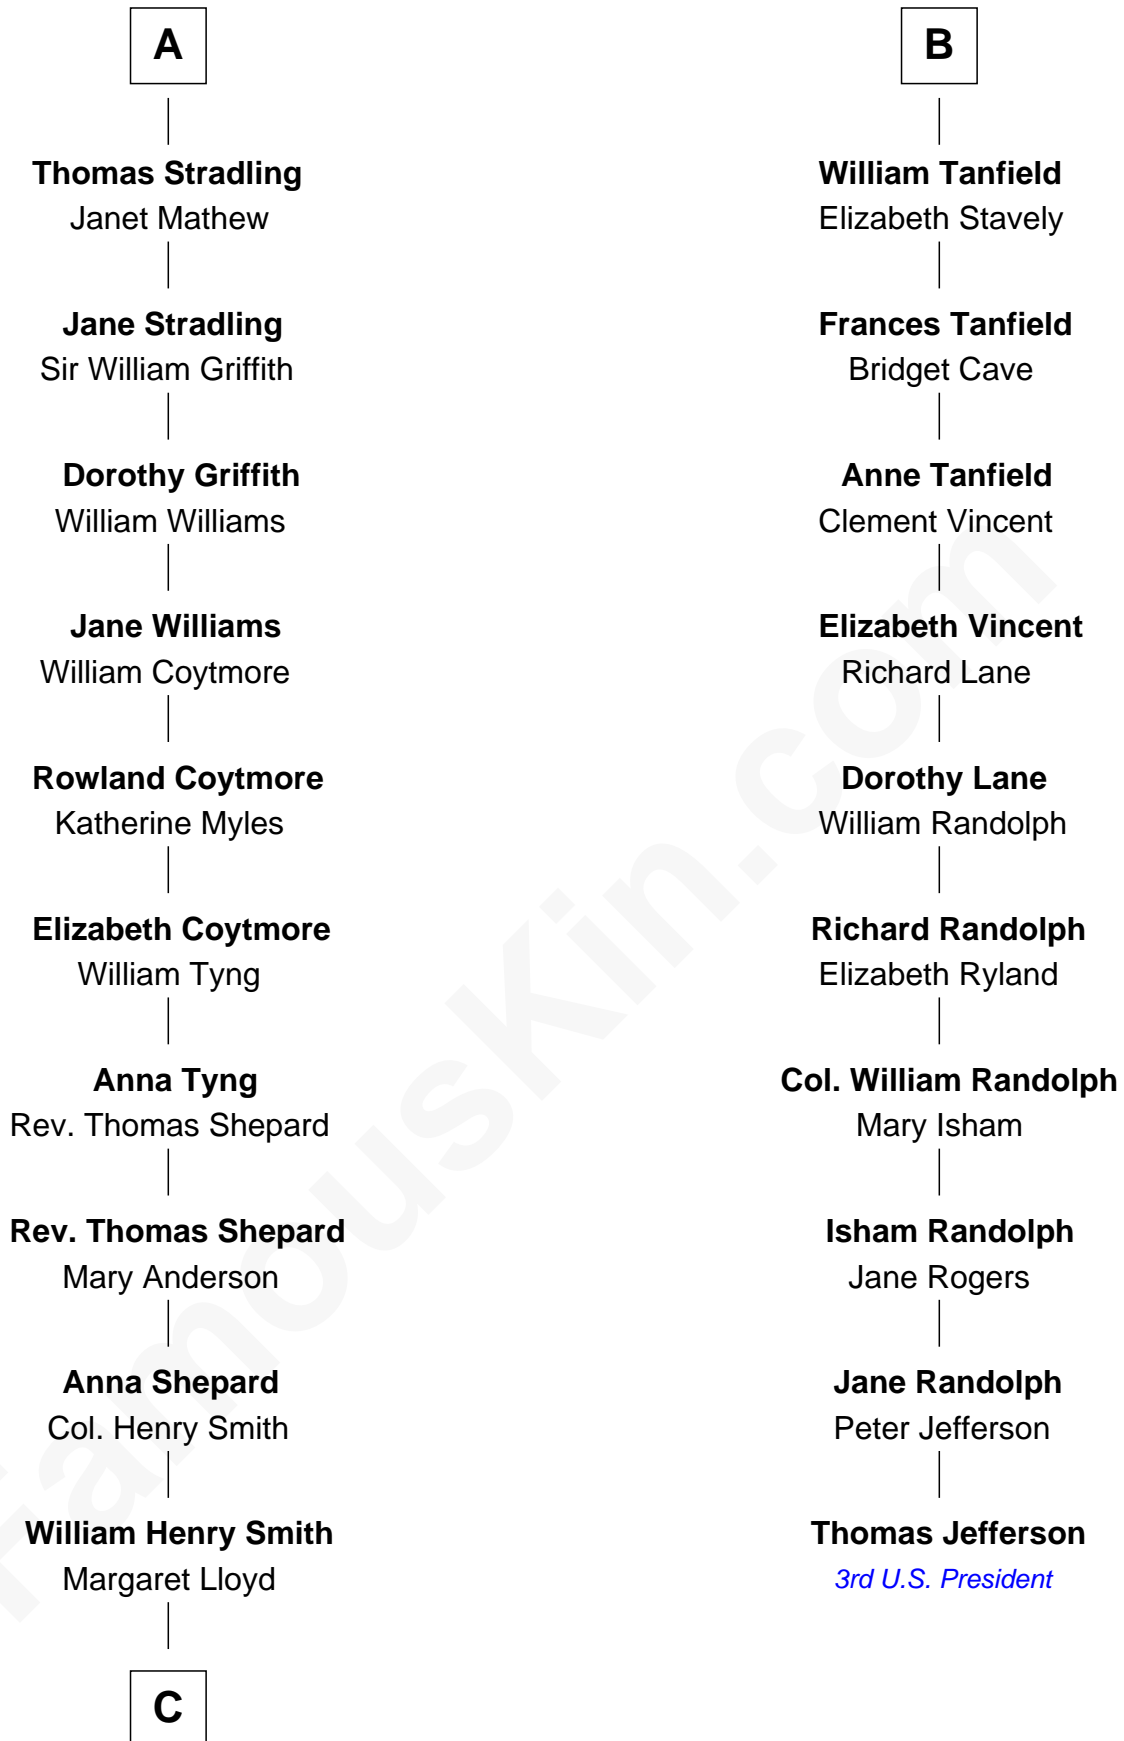

**FamousKin.com**  
**Relationship Chart of**  
**Franklin D. Roosevelt**  
*32nd U.S. President*

**16th cousin 5 times removed of**

**Thomas Jefferson**

*3rd U.S. President and Signer of the Declaration of Independence*

FamousKin.com