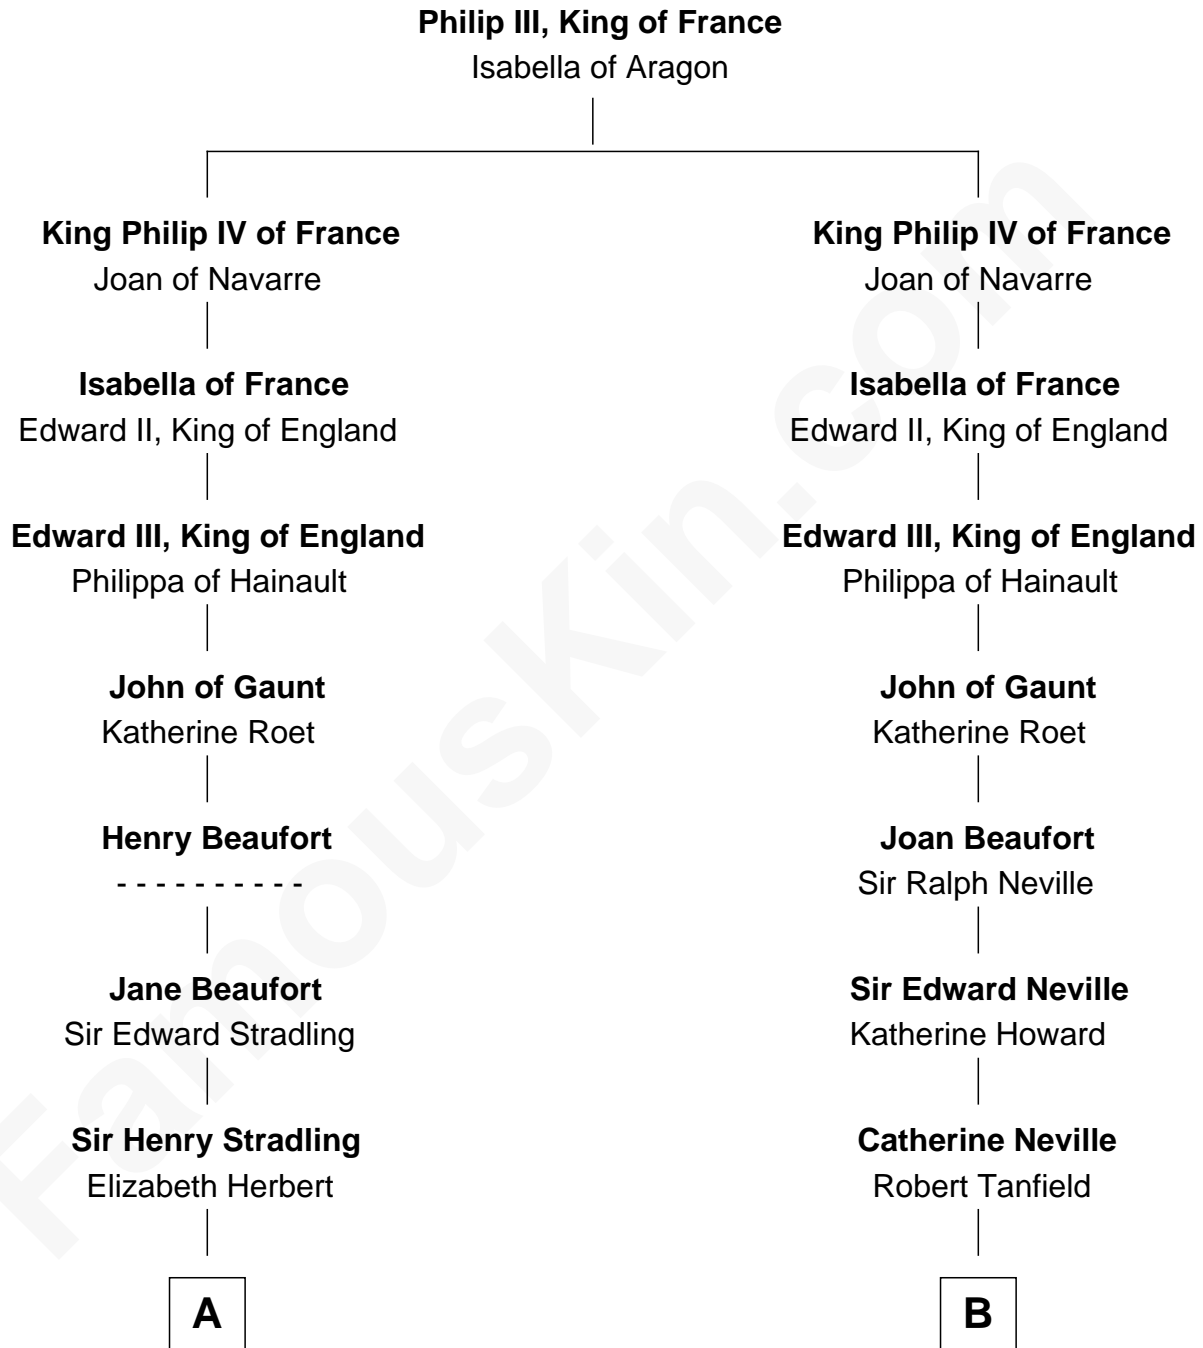

FamousKin.com
Relationship Chart of
Franklin D. Roosevelt
32nd U.S. President

16th cousin 5 times removed of

Thomas Jefferson

3rd U.S. President and Signer of the Declaration of Independence

C

—
Rebecca Smith

John Aspinwall

—
John Aspinwall

Susan Howland

—
Mary Rebecca Aspinwall

Isaac Daniel Roosevelt

—
James Roosevelt

Sara Delano

—
Franklin D. Roosevelt

32nd U.S. President

FamousKin.com