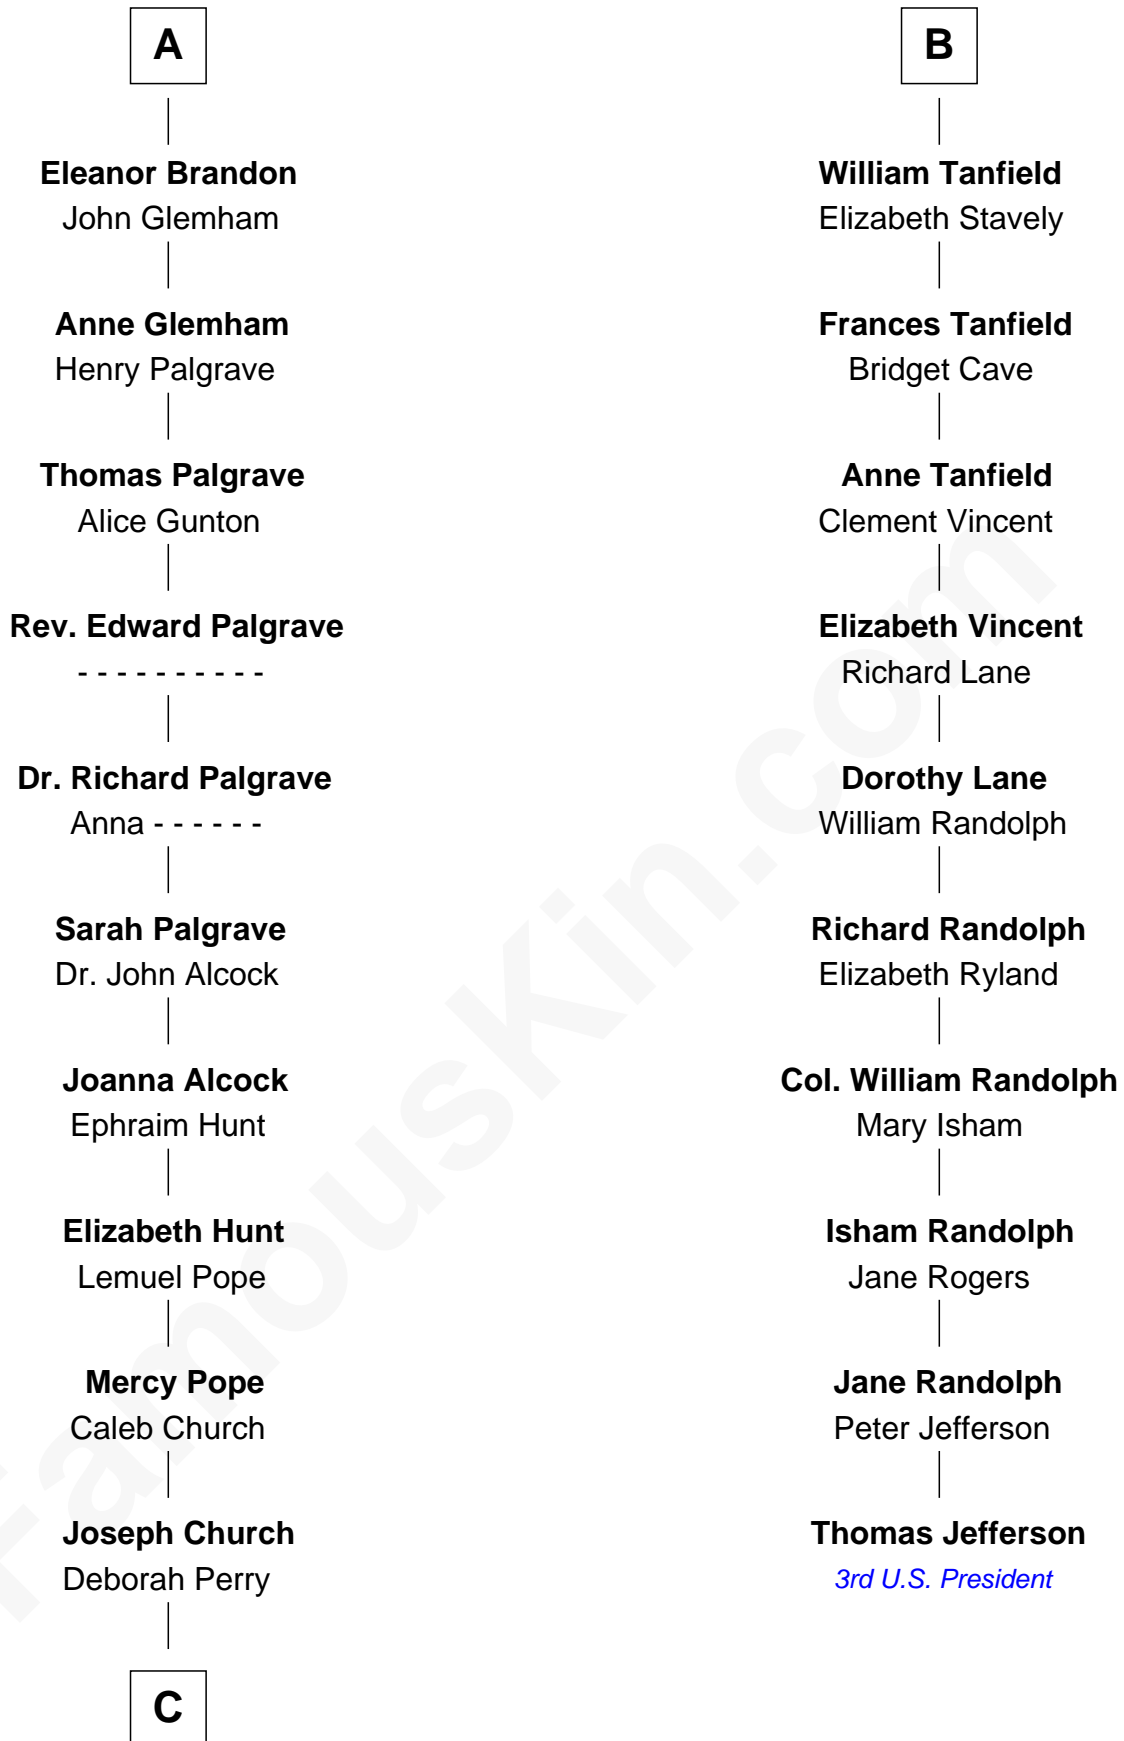

**FamousKin.com**  
**Relationship Chart of**  
**Franklin D. Roosevelt**  
*32nd U.S. President*

**16th cousin 4 times removed of**

**Thomas Jefferson**

*3rd U.S. President and Signer of the Declaration of Independence*

**Ferdinand III, King of Castile**

Joanna of Ponthieu

**C**

—  
**Deborah P. Church**

Warren Delano

—  
**Warren Delano**

Catharine Robbins Lyman

—  
**Sara Delano**