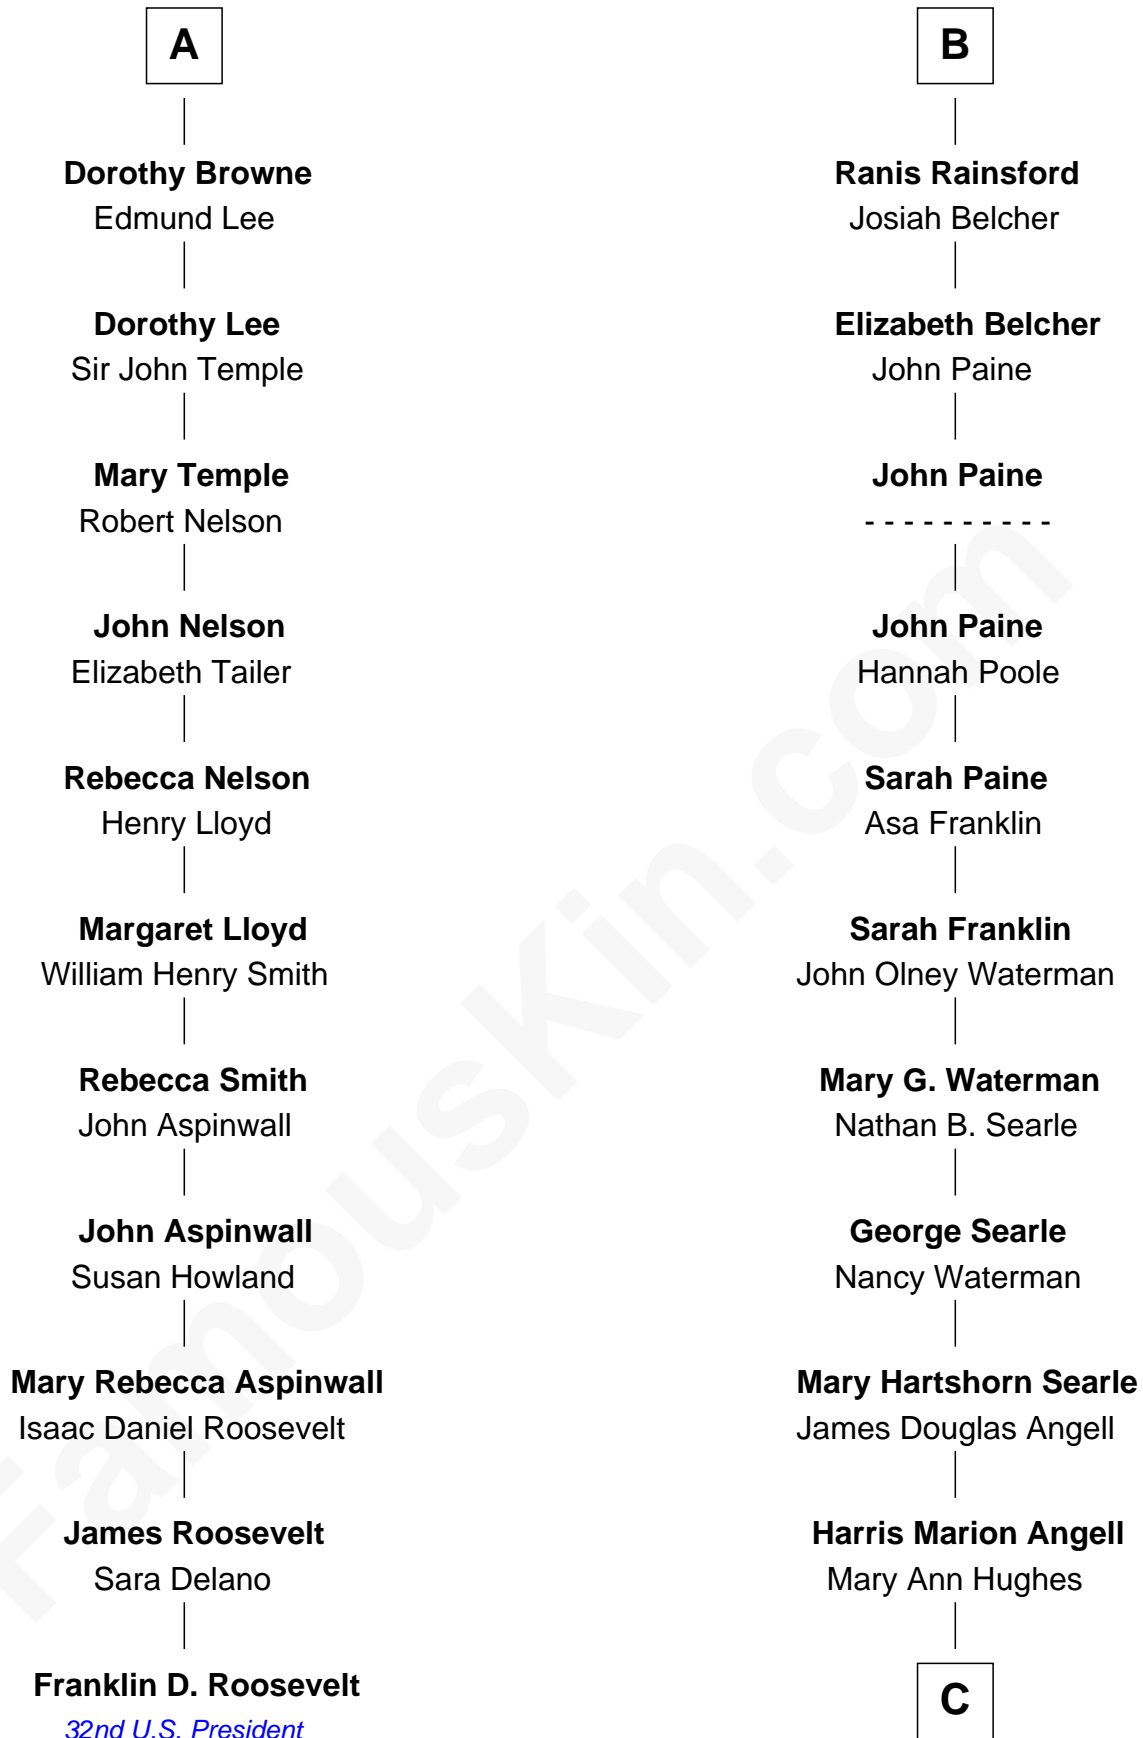

FamousKin.com
Relationship Chart of
Franklin D. Roosevelt
32nd U.S. President

17th cousin 1 time removed of

David Angell
TV Producer - 9/11 Victim

C

Henry L. Angell
Mae Theresa Cooney

David Angell
TV Producer

FamousKin.com