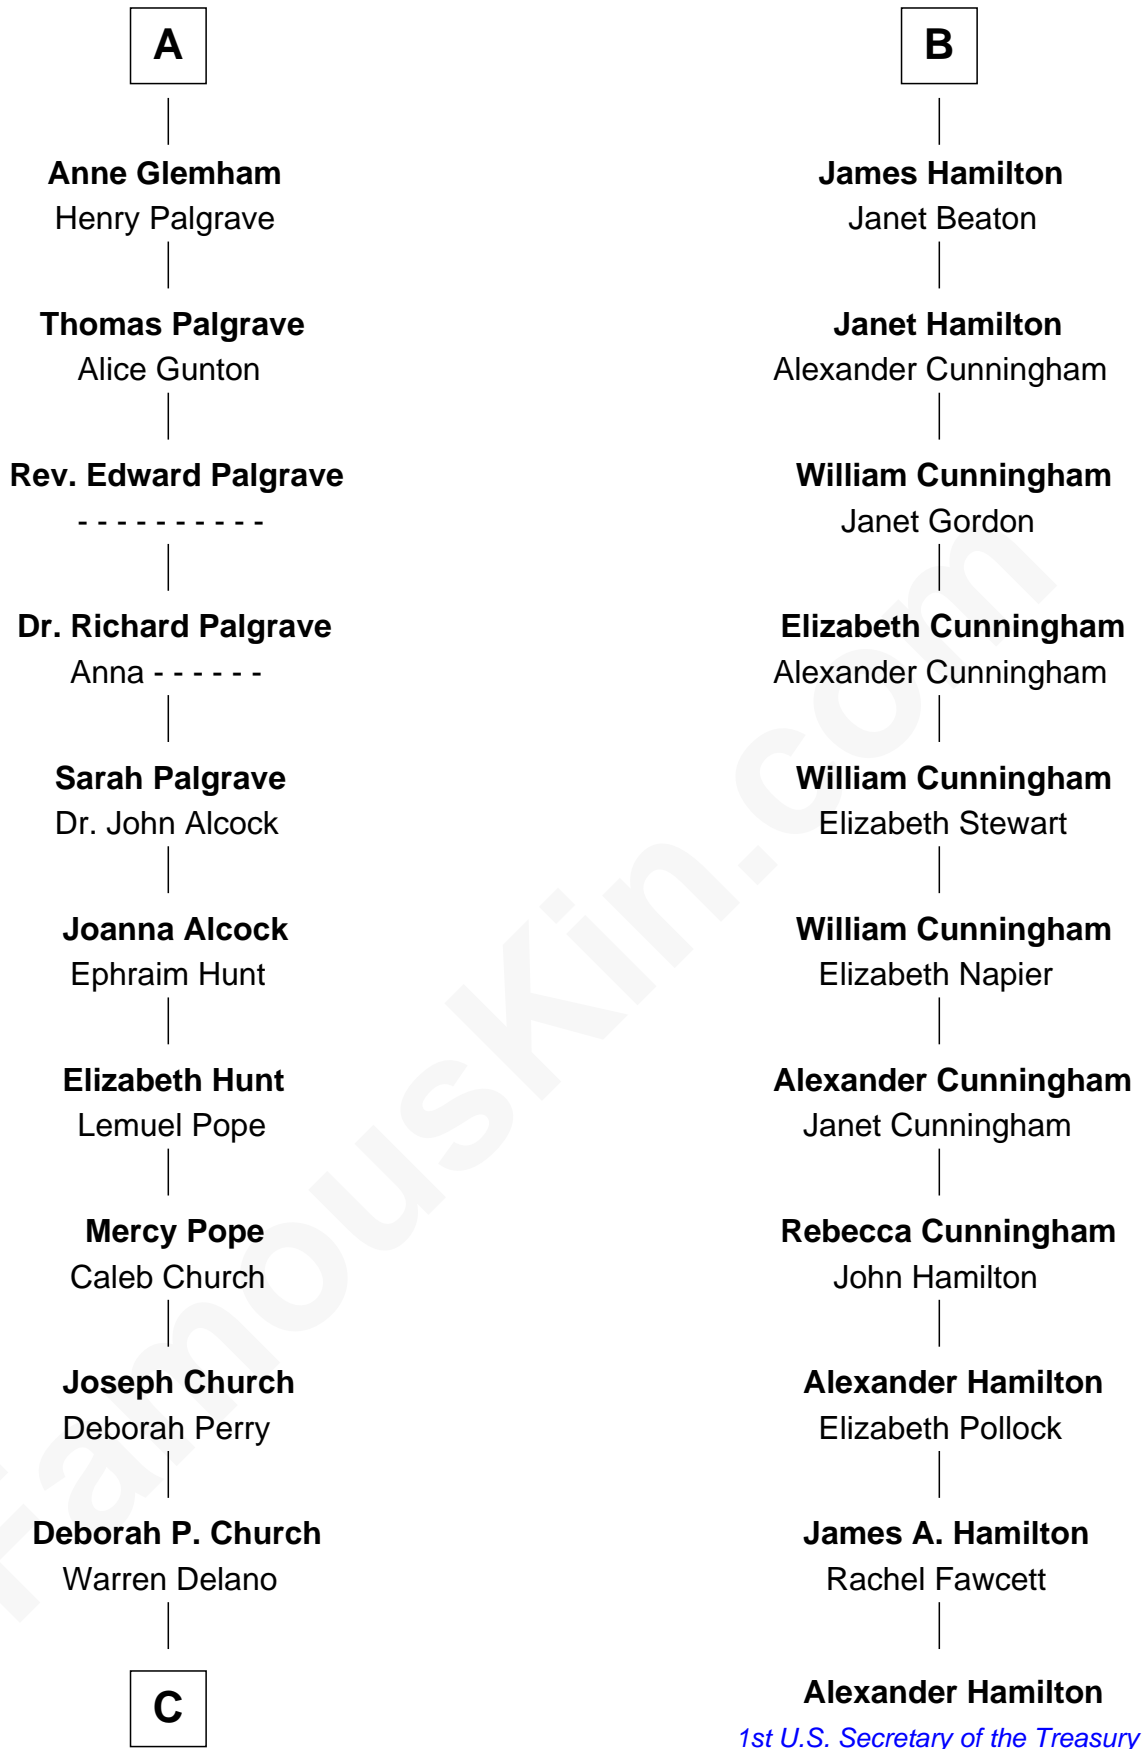

FamousKin.com
Relationship Chart of
Franklin D. Roosevelt
32nd U.S. President

17th cousin 2 times removed of
Alexander Hamilton
1st U.S. Secretary of the Treasury

C

Warren Delano
Catharine Robbins Lyman

Sara Delano
James Roosevelt

Franklin D. Roosevelt
32nd U.S. President

FamousKin.com