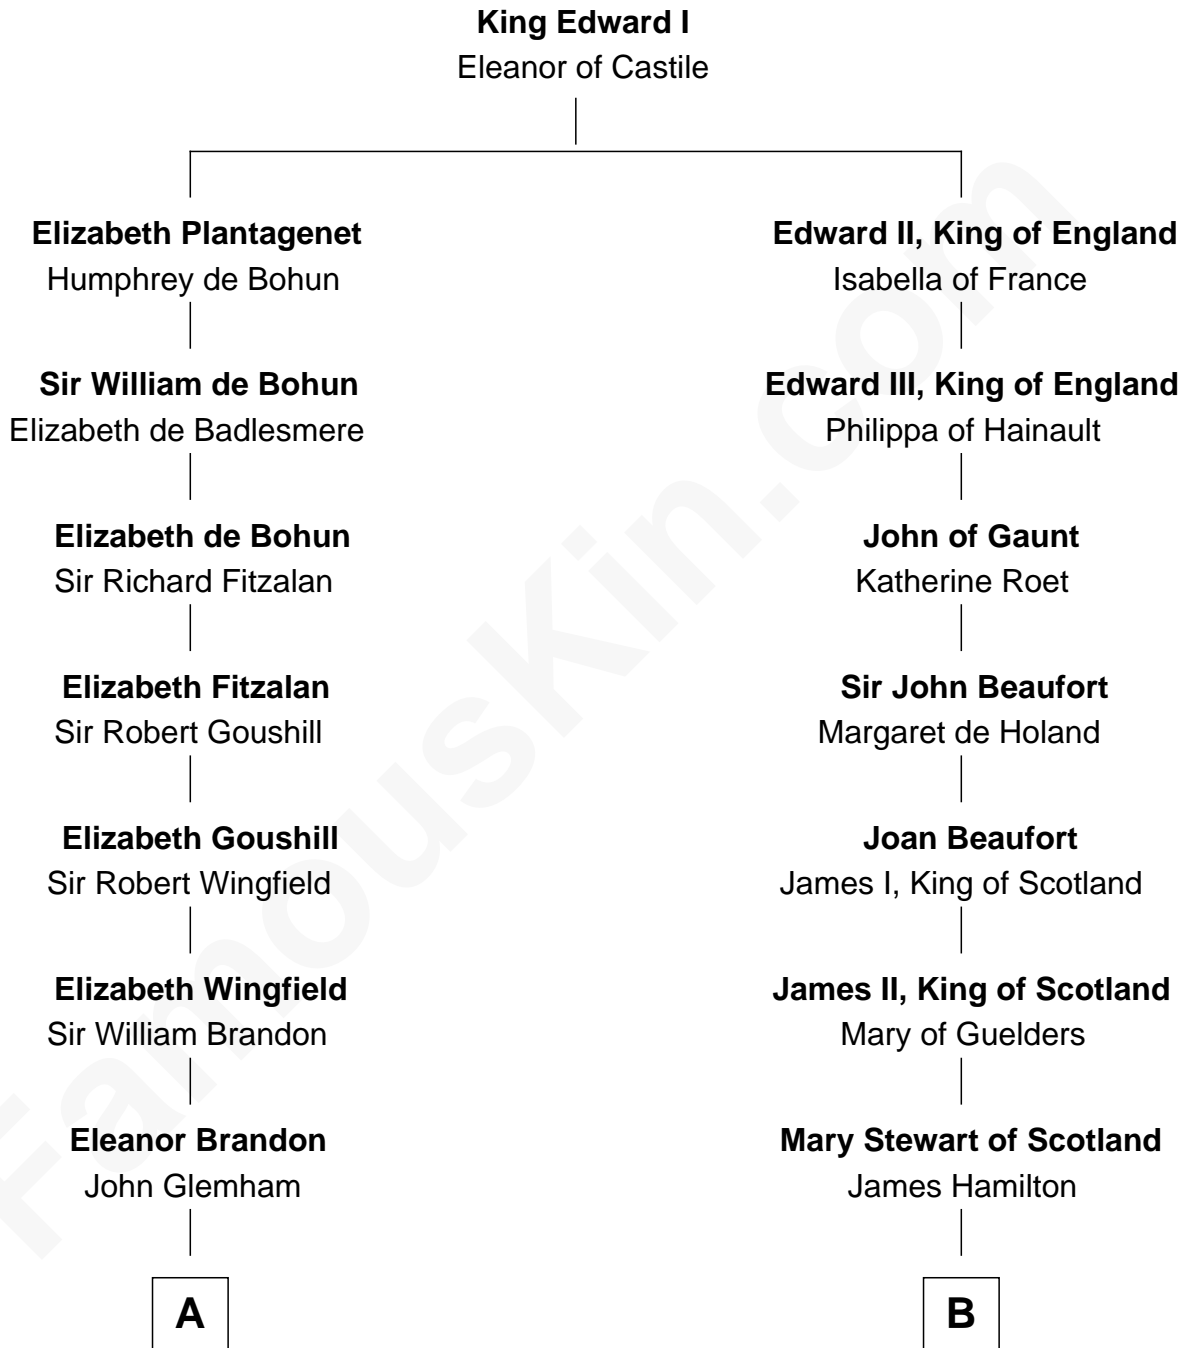

FamousKin.com
Relationship Chart of
Franklin D. Roosevelt
32nd U.S. President

17th cousin 2 times removed of
Alexander Hamilton
1st U.S. Secretary of the Treasury

C

—
Warren Delano
Catharine Robbins Lyman

—
Sara Delano
James Roosevelt

—
Franklin D. Roosevelt
32nd U.S. President

FamousKin.com