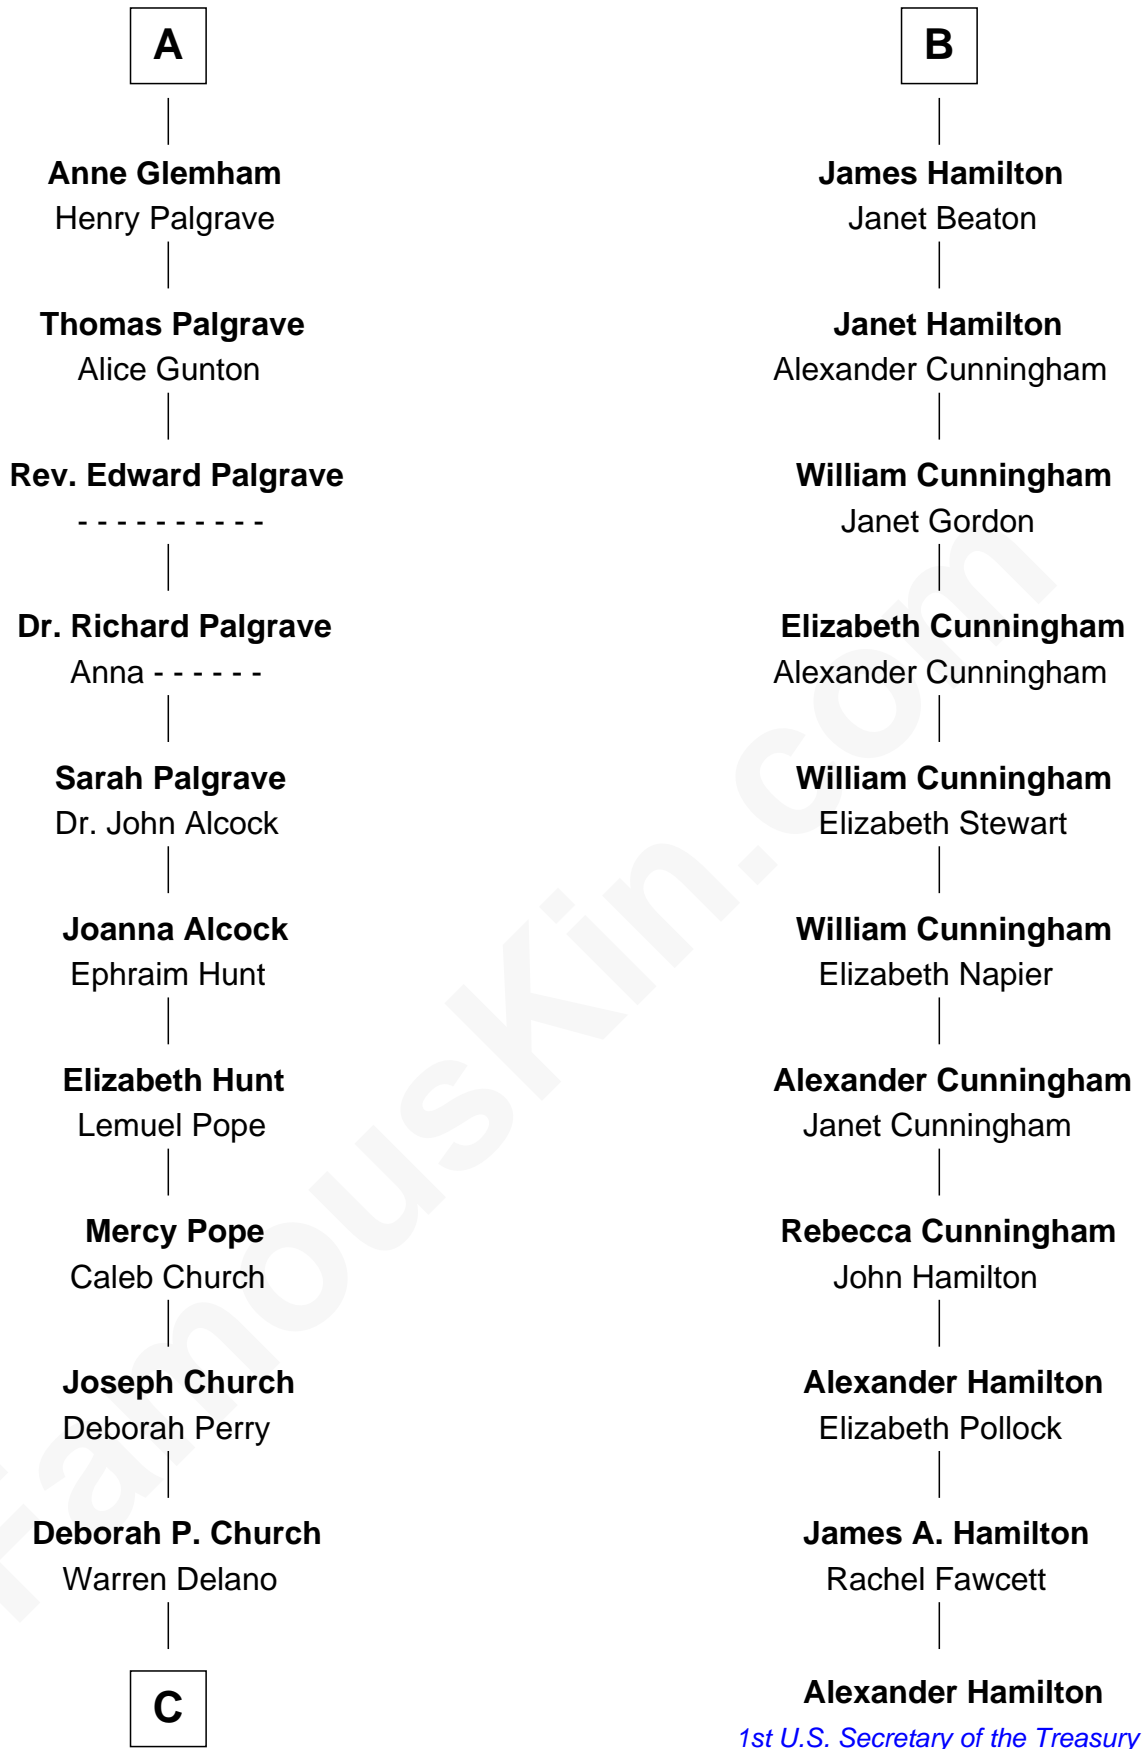

FamousKin.com
Relationship Chart of
Franklin D. Roosevelt
32nd U.S. President

17th cousin 2 times removed of
Alexander Hamilton
1st U.S. Secretary of the Treasury

C

—
Warren Delano
Catharine Robbins Lyman

—
Sara Delano
James Roosevelt

—
Franklin D. Roosevelt
32nd U.S. President

FamousKin.com