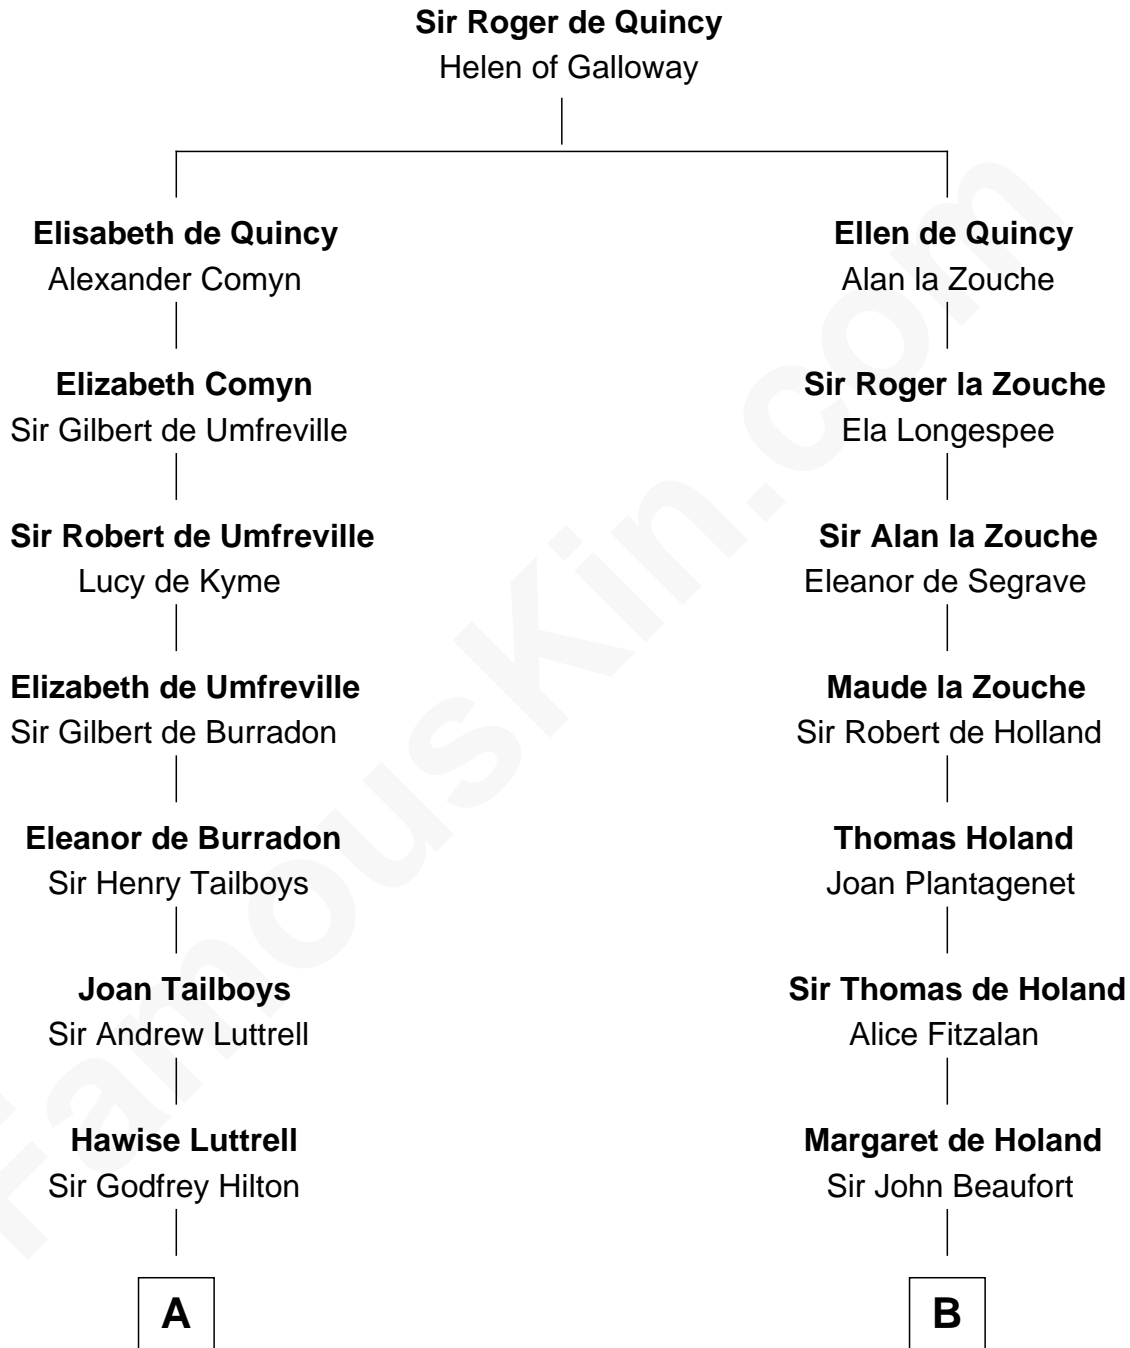

FamousKin.com
Relationship Chart of
Franklin D. Roosevelt
32nd U.S. President

20th cousin 1 time removed of
Alexander Hamilton
1st U.S. Secretary of the Treasury

C

Edward Hutchinson Robbins

Elizabeth Murray

Anne Jean Robbins

Judge Joseph Lyman

Catharine Robbins Lyman

Warren Delano

Sara Delano

James Roosevelt

Franklin D. Roosevelt

32nd U.S. President