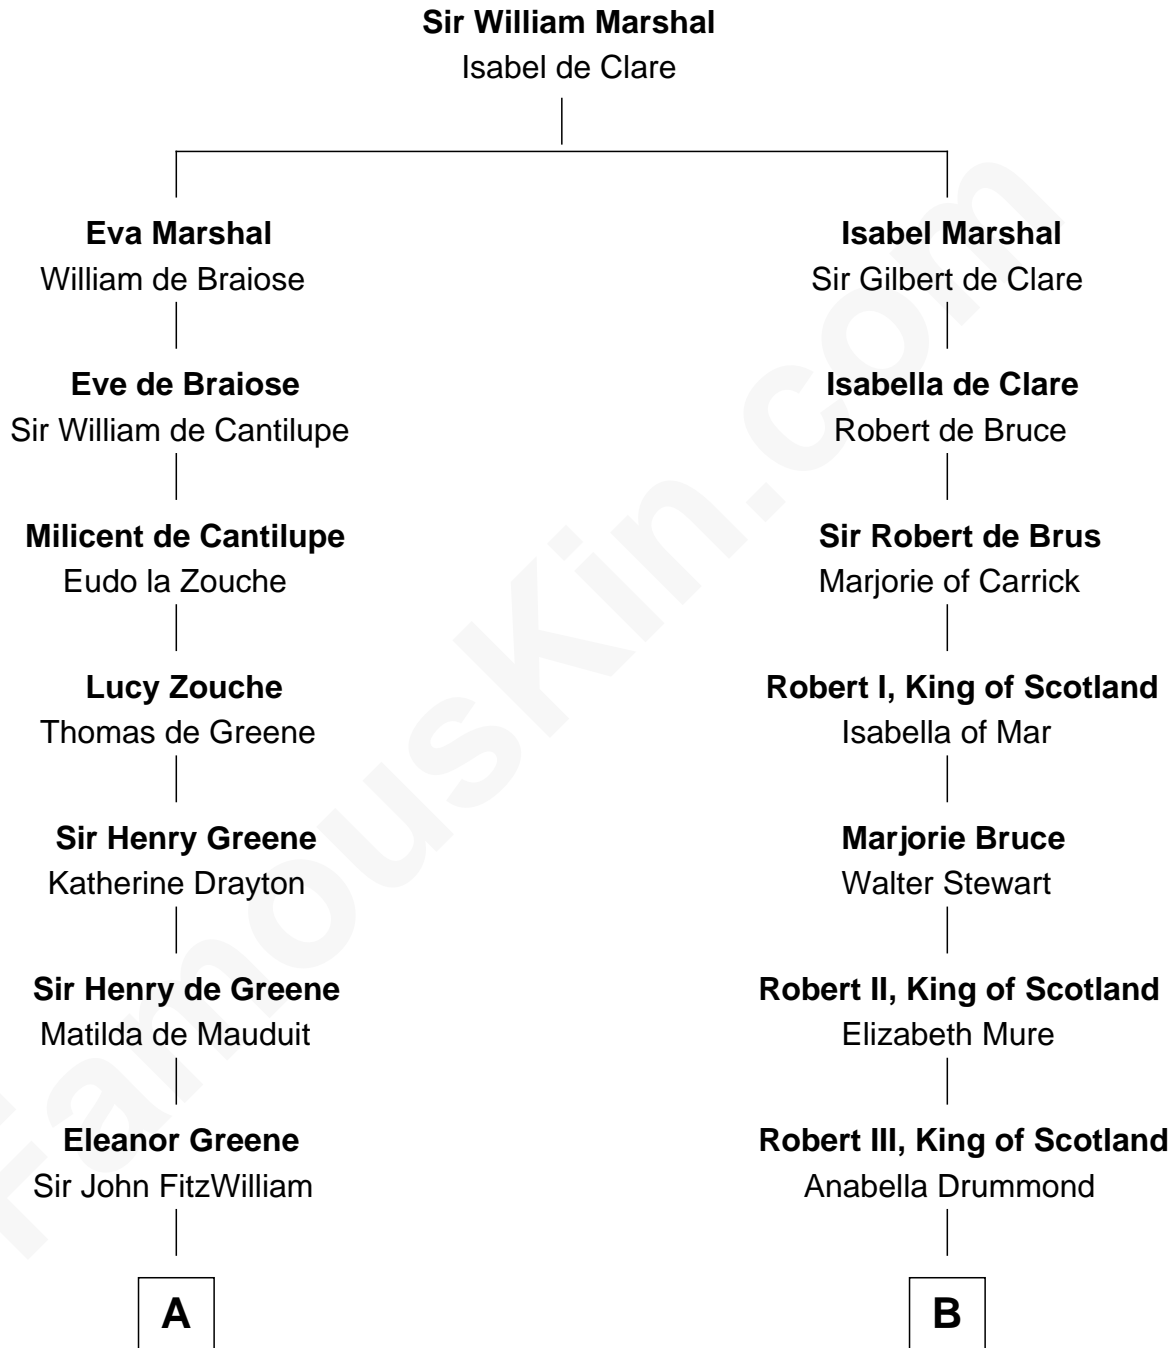

FamousKin.com
Relationship Chart of
Franklin D. Roosevelt
32nd U.S. President

20th cousin 1 time removed of
Alexander Hamilton
1st U.S. Secretary of the Treasury

C

Rebecca Smith

John Aspinwall

John Aspinwall

Susan Howland

Mary Rebecca Aspinwall

Isaac Daniel Roosevelt

James Roosevelt

Sara Delano

Franklin D. Roosevelt

32nd U.S. President

D