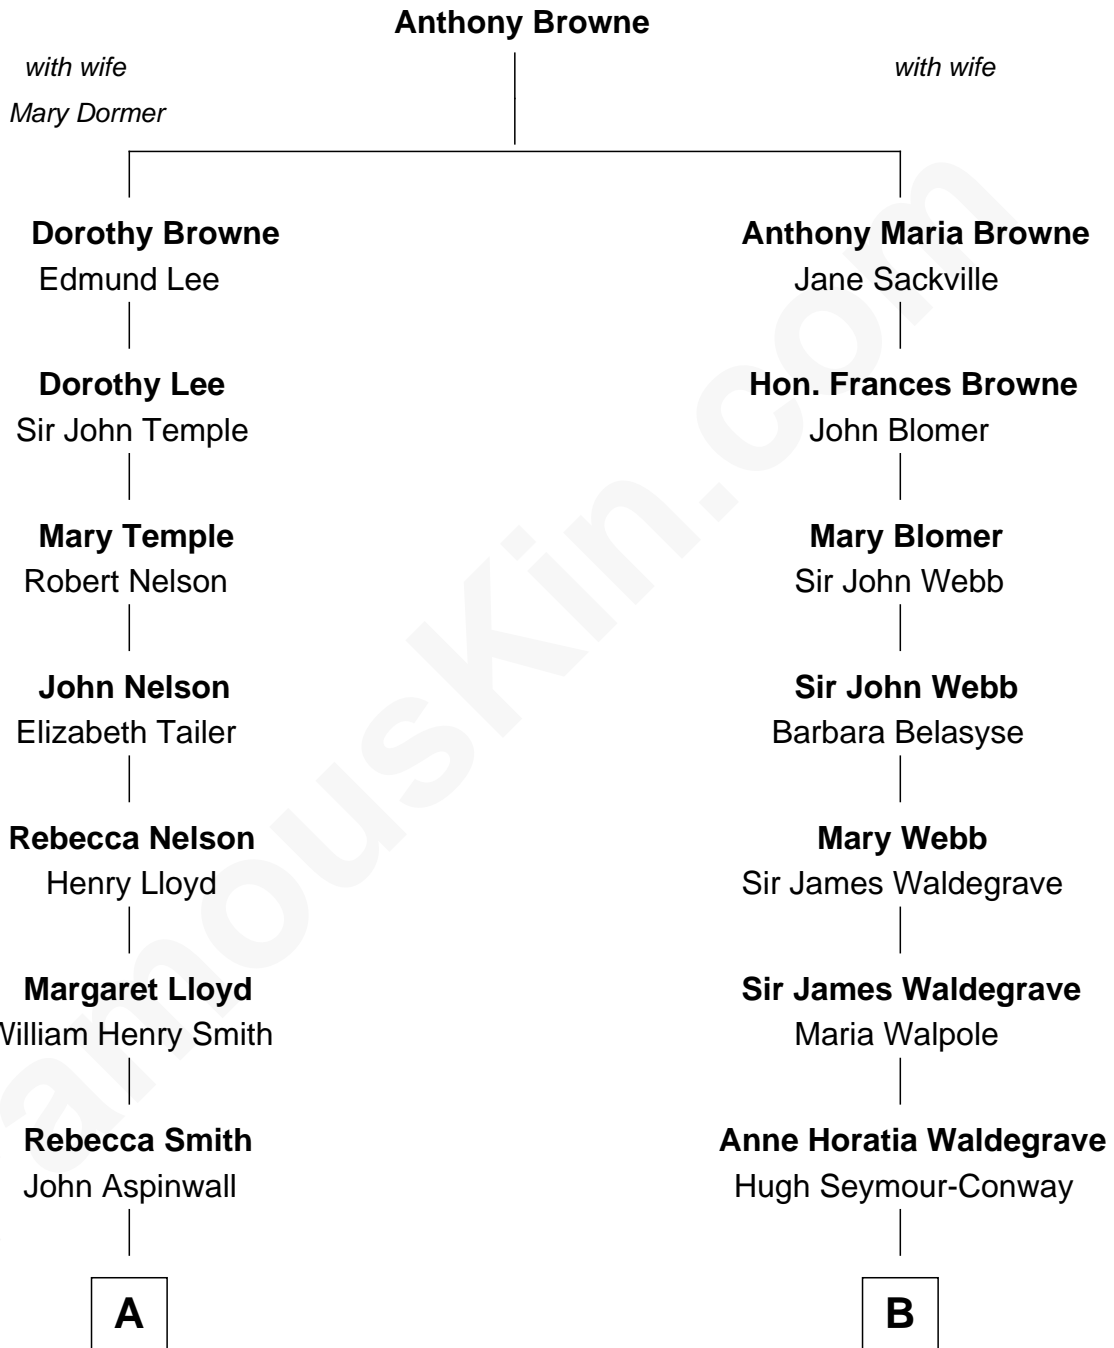

FamousKin.com
Relationship Chart of
Franklin D. Roosevelt
32nd U.S. President

10th cousin 2 times removed of

Princess Diana
Princess of Wales

A

John Aspinwall
Susan Howland

Mary Rebecca Aspinwall
Isaac Daniel Roosevelt

James Roosevelt
Sara Delano

Franklin D. Roosevelt
32nd U.S. President

B

Sir Horace Beauchamp Seymour
Elizabeth Malet Palk

Adelaide Horatia Elizabeth Seymour
Frederick Spencer

Charles Robert Spencer
Margaret Baring

Albert Edward John Spencer
Cynthia Elinor Beatrix Hamilton

Edward John Spencer
Frances Ruth Burke Roche

Princess Diana
Princess of Wales

FamousKin.com