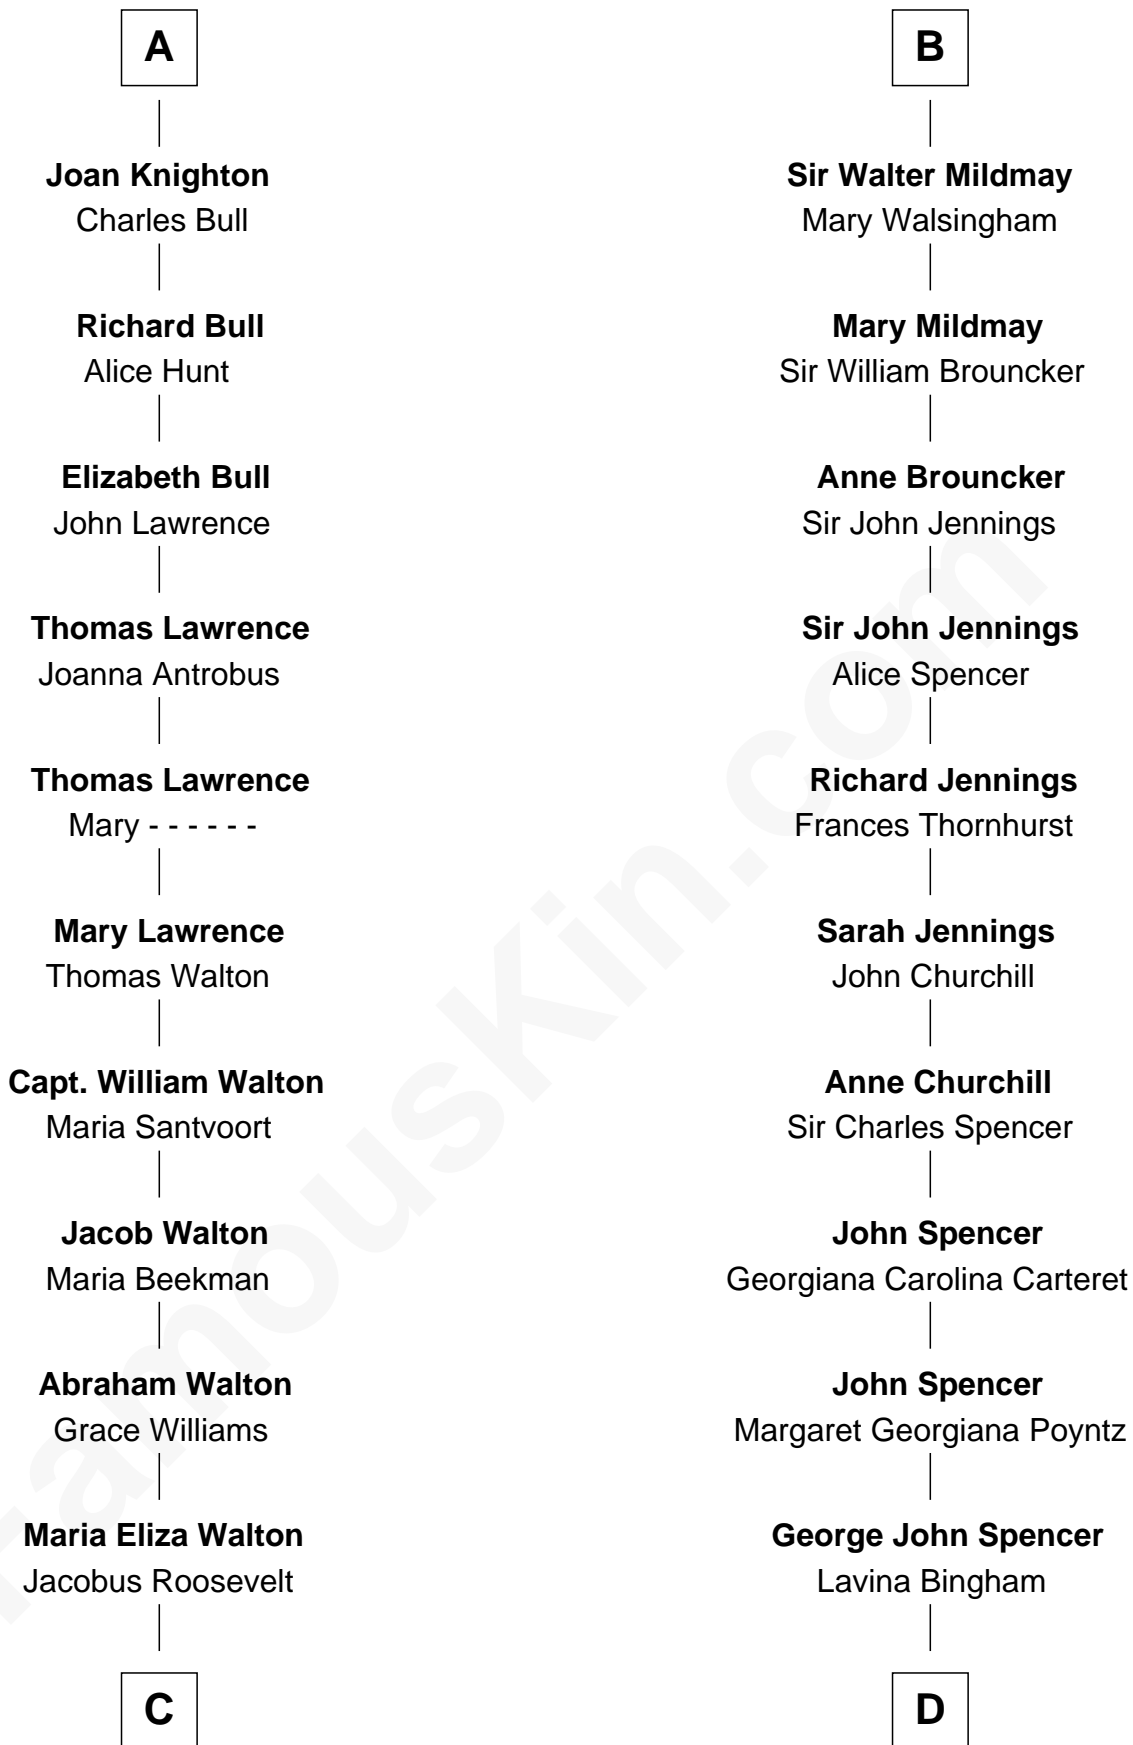

FamousKin.com
Relationship Chart of
Franklin D. Roosevelt
32nd U.S. President

19th cousin 2 times removed of
Princess Diana
Princess of Wales

Sir Gilbert Pecche
 Joan de Creye

C

Isaac Daniel Roosevelt
Mary Rebecca Aspinwall

James Roosevelt
Sara Delano

Franklin D. Roosevelt
32nd U.S. President

D

Frederick Spencer
Adelaide Horatia Elizabeth Seymour

Charles Robert Spencer
Margaret Baring

Albert Edward John Spencer
Cynthia Elinor Beatrix Hamilton

Edward John Spencer
Frances Ruth Burke Roche

Princess Diana
Princess of Wales

FamousKin.com