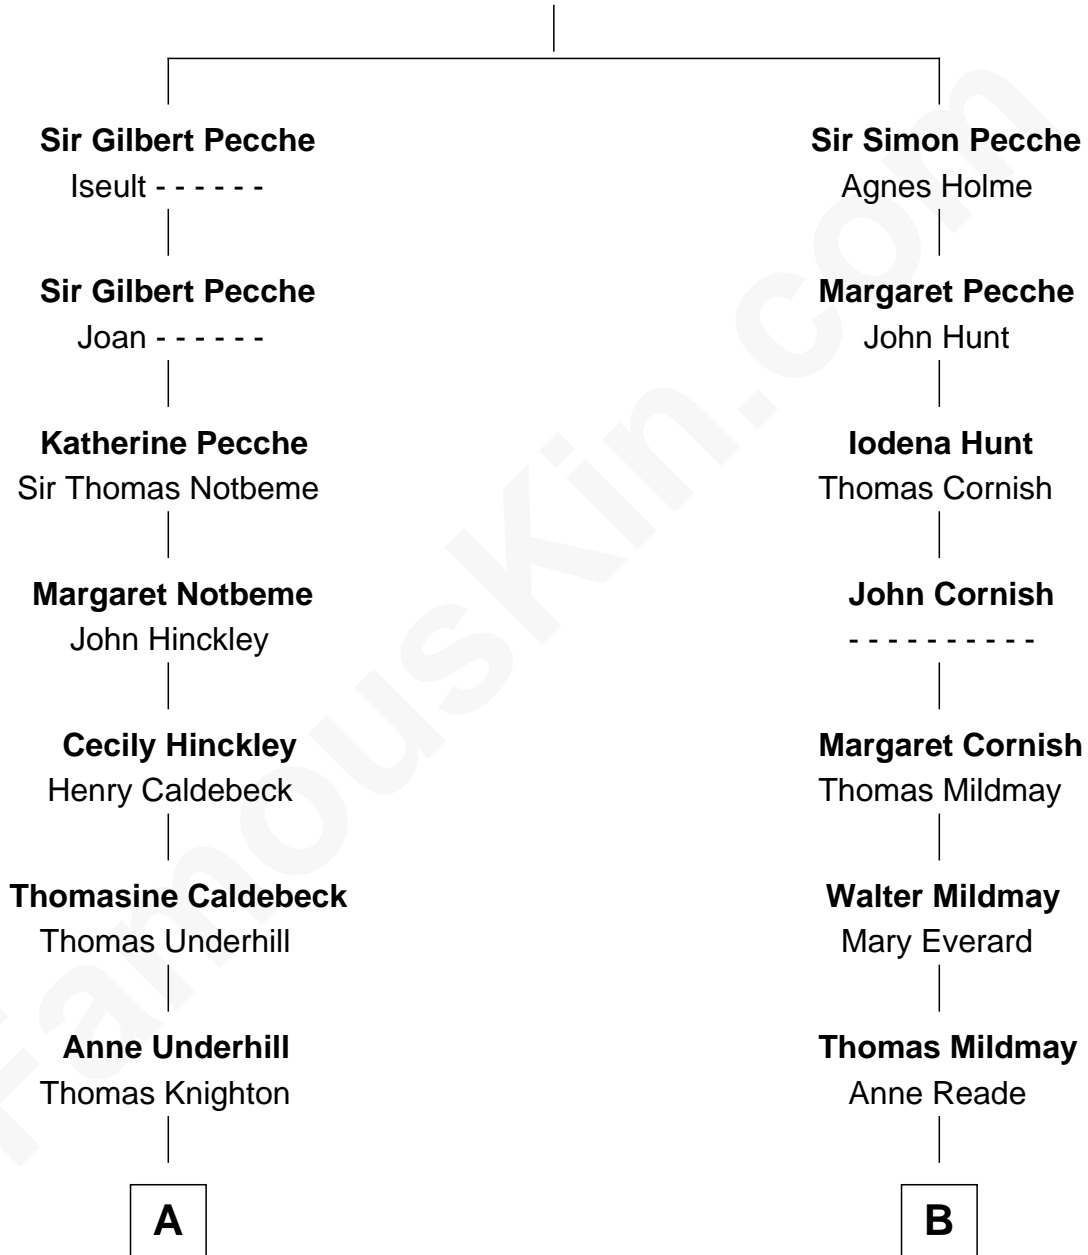

FamousKin.com
Relationship Chart of
Franklin D. Roosevelt
32nd U.S. President

19th cousin 2 times removed of
Princess Diana
Princess of Wales

Sir Gilbert Pecche
 Joan de Creye

C

Isaac Daniel Roosevelt
Mary Rebecca Aspinwall

James Roosevelt
Sara Delano

Franklin D. Roosevelt
32nd U.S. President

D

Frederick Spencer
Adelaide Horatia Elizabeth Seymour

Charles Robert Spencer
Margaret Baring

Albert Edward John Spencer
Cynthia Elinor Beatrix Hamilton

Edward John Spencer
Frances Ruth Burke Roche

Princess Diana
Princess of Wales

FamousKin.com