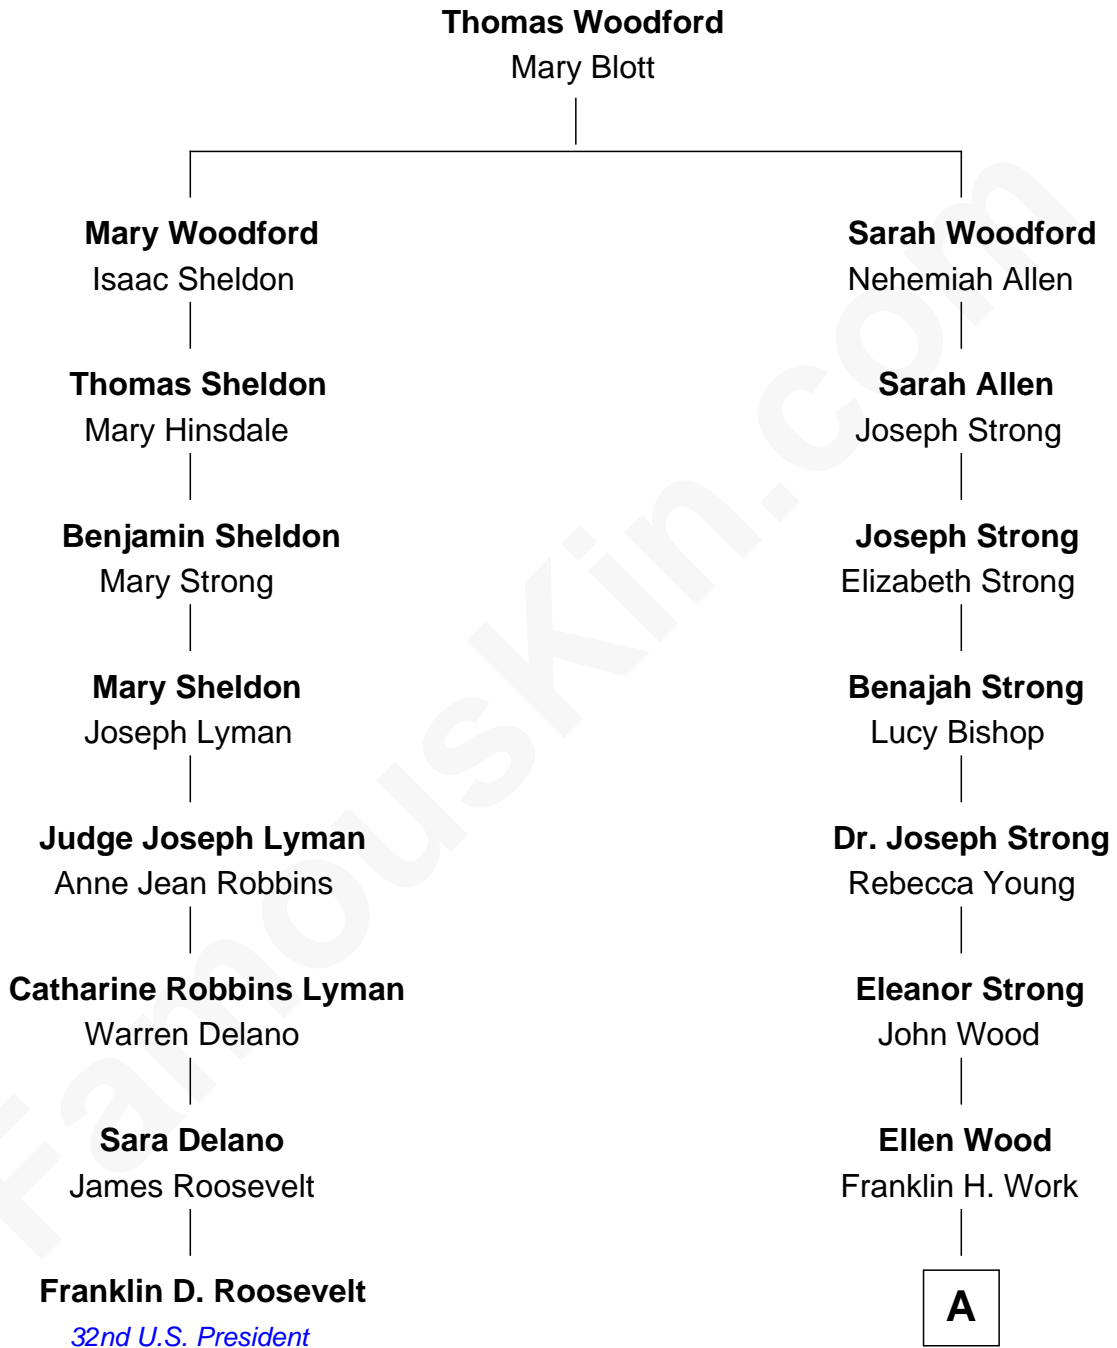

**FamousKin.com**  
**Relationship Chart of**  
**Franklin D. Roosevelt**  
*32nd U.S. President*

7th cousin 3 times removed of  
**Princess Diana**  
*Princess of Wales*

**A**

—  
**Frances Eleanor Work**

James Boothby Burke Roche

—  
**Edmund Maurice Burke Roche**

Ruth Sylvia Gill

—  
**Frances Ruth Burke Roche**

Edward John Spencer

—  
**Princess Diana**

*Princess of Wales*

FamousKin.com