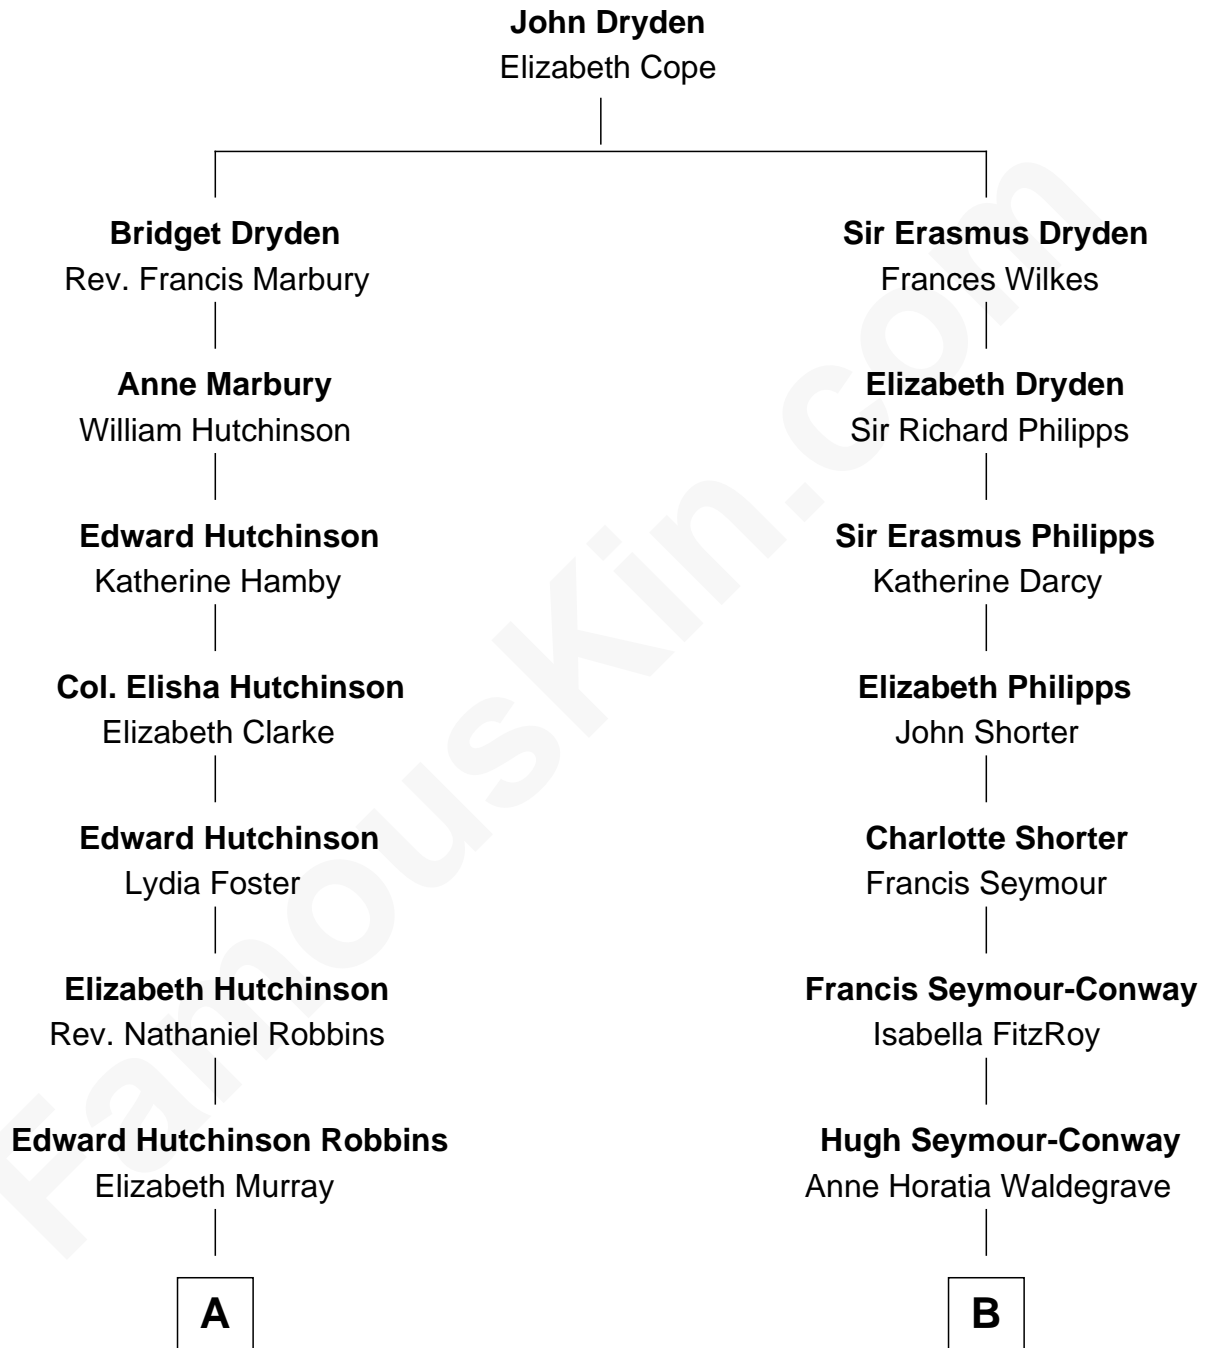

FamousKin.com
Relationship Chart of
Franklin D. Roosevelt
32nd U.S. President

10th cousin 2 times removed of
Princess Diana
Princess of Wales

A

Anne Jean Robbins
Judge Joseph Lyman

Catharine Robbins Lyman
Warren Delano

Sara Delano
James Roosevelt

Franklin D. Roosevelt
32nd U.S. President

B

Sir Horace Beauchamp Seymour
Elizabeth Malet Palk

Adelaide Horatia Elizabeth Seymour
Frederick Spencer

Charles Robert Spencer
Margaret Baring

Albert Edward John Spencer
Cynthia Elinor Beatrix Hamilton

Edward John Spencer
Frances Ruth Burke Roche

Princess Diana
Princess of Wales