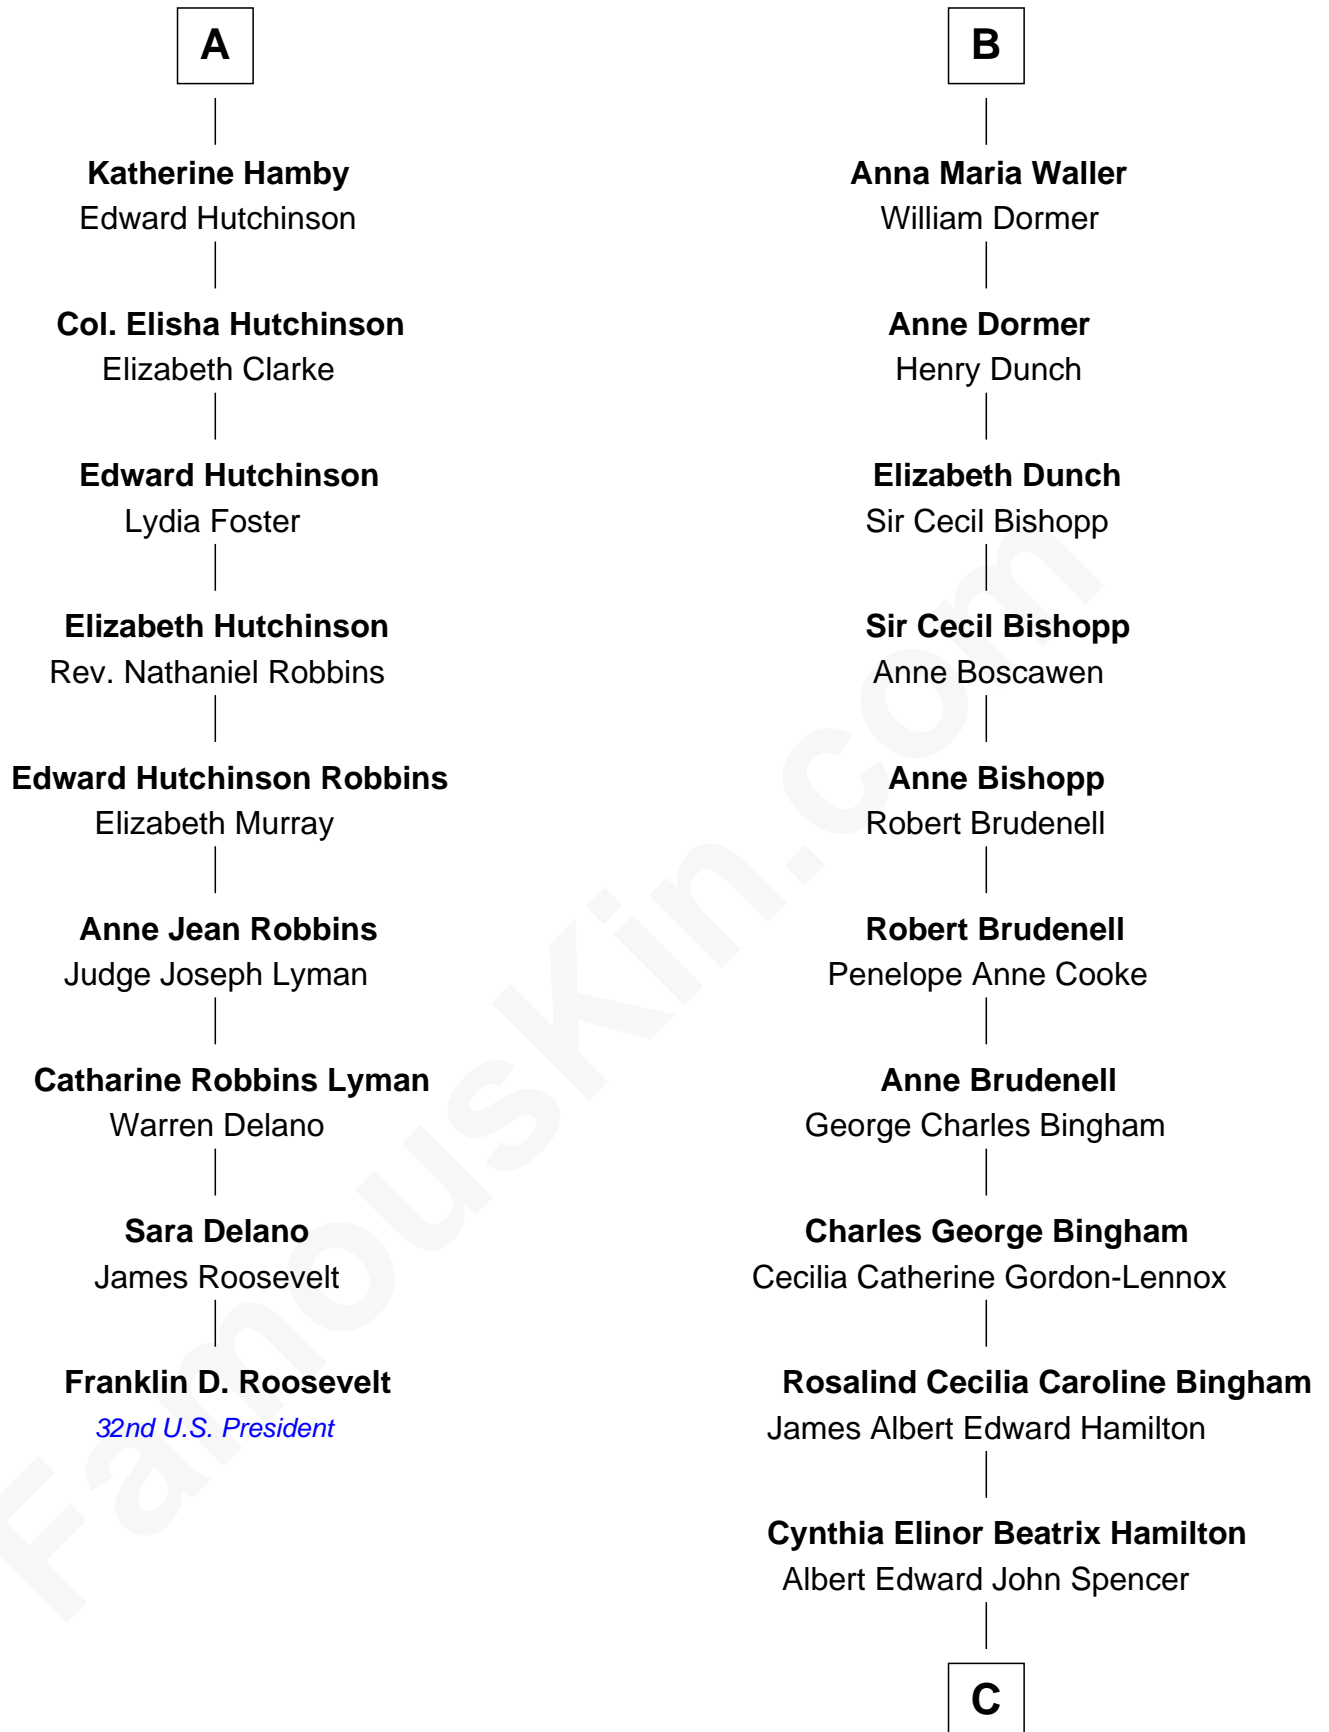

**FamousKin.com**  
**Relationship Chart of**  
**Franklin D. Roosevelt**  
*32nd U.S. President*

**15th cousin 4 times removed of**  
**Prince William**  
*Prince of Wales*

**Sir Baldwin Freville**  
 Maude le Scrope

**Margaret Freville**  
 Sir Hugh Willoughby

**Elizabeth Freville**  
 Sir Thomas Ferrers

**Margery Willoughby**  
 Sir Godfrey Hilton

**Sir Henry Ferrers**  
 Margaret Heckstall

**Elizabeth Hilton**  
 Richard Thimbleby

**Sir Edward Ferrers**  
 Constance Brome

**Anne Thimbleby**  
 John Booth

**Elizabeth Ferrers**  
 John Hampden

**Eleanor Booth**  
 Edward Hamby

**Griffith Hampden**  
 Anne Cave

**William Hamby**  
 Margaret Blewett

**Anne Hampden**  
 Robert Waller

**Robert Hamby**  
 Elizabeth Arnold

**Edmund Waller**  
 Anne Banks

**A**

**B**

C

**Edward John Spencer**  
Frances Ruth Burke Roche

**Princess Diana Frances Spencer**  
Charles III, King of the United Kingdom