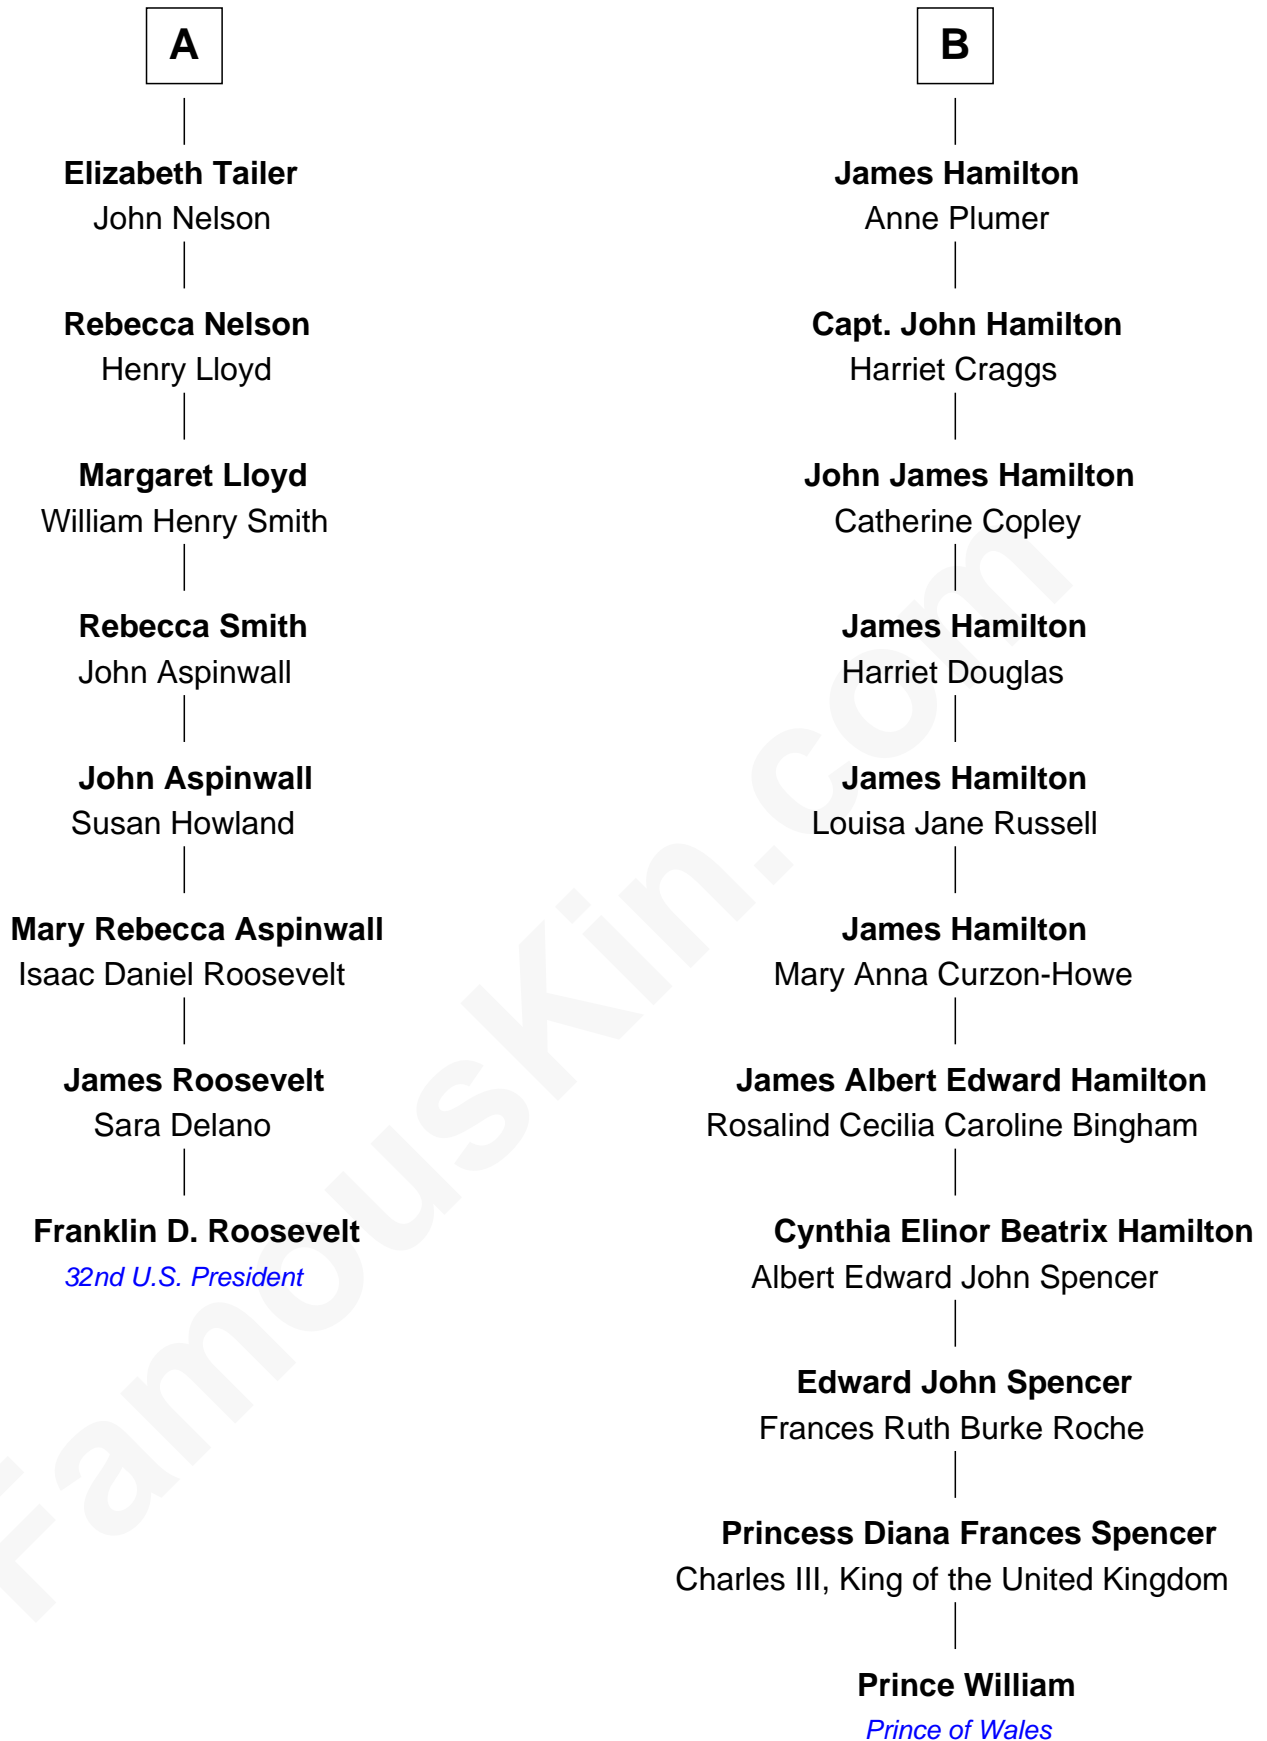

**FamousKin.com**  
**Relationship Chart of**  
**Franklin D. Roosevelt**  
*32nd U.S. President*

**14th cousin 3 times removed of**  
**Prince William**  
*Prince of Wales*

**Sir John Colepepper**  
 Agnes Gainsford

William photo by [InSapphoWeTrust](#) [\(CC BY-SA 2.0\)](#)