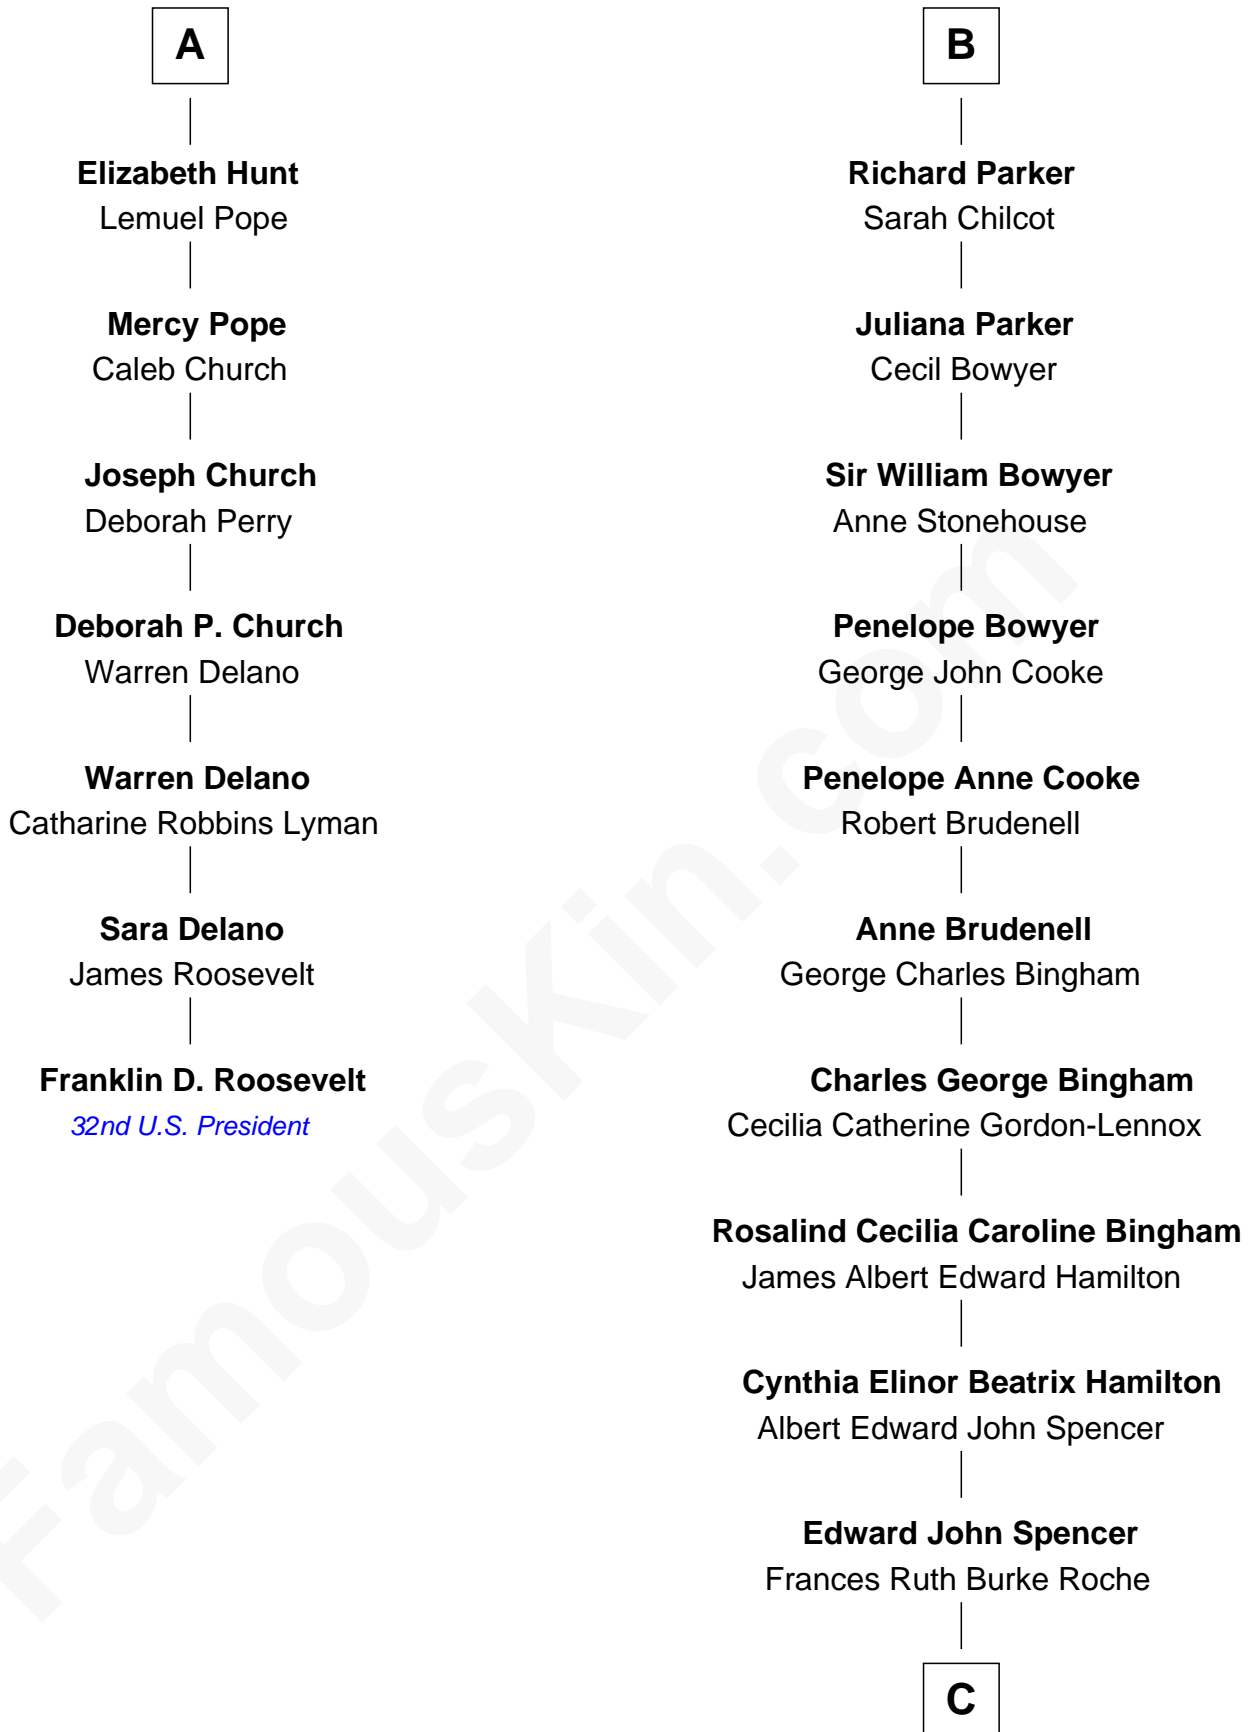

FamousKin.com
Relationship Chart of
Franklin D. Roosevelt
32nd U.S. President

13th cousin 5 times removed of
Prince William
Prince of Wales

C

Princess Diana Frances Spencer
Charles III, King of the United Kingdom