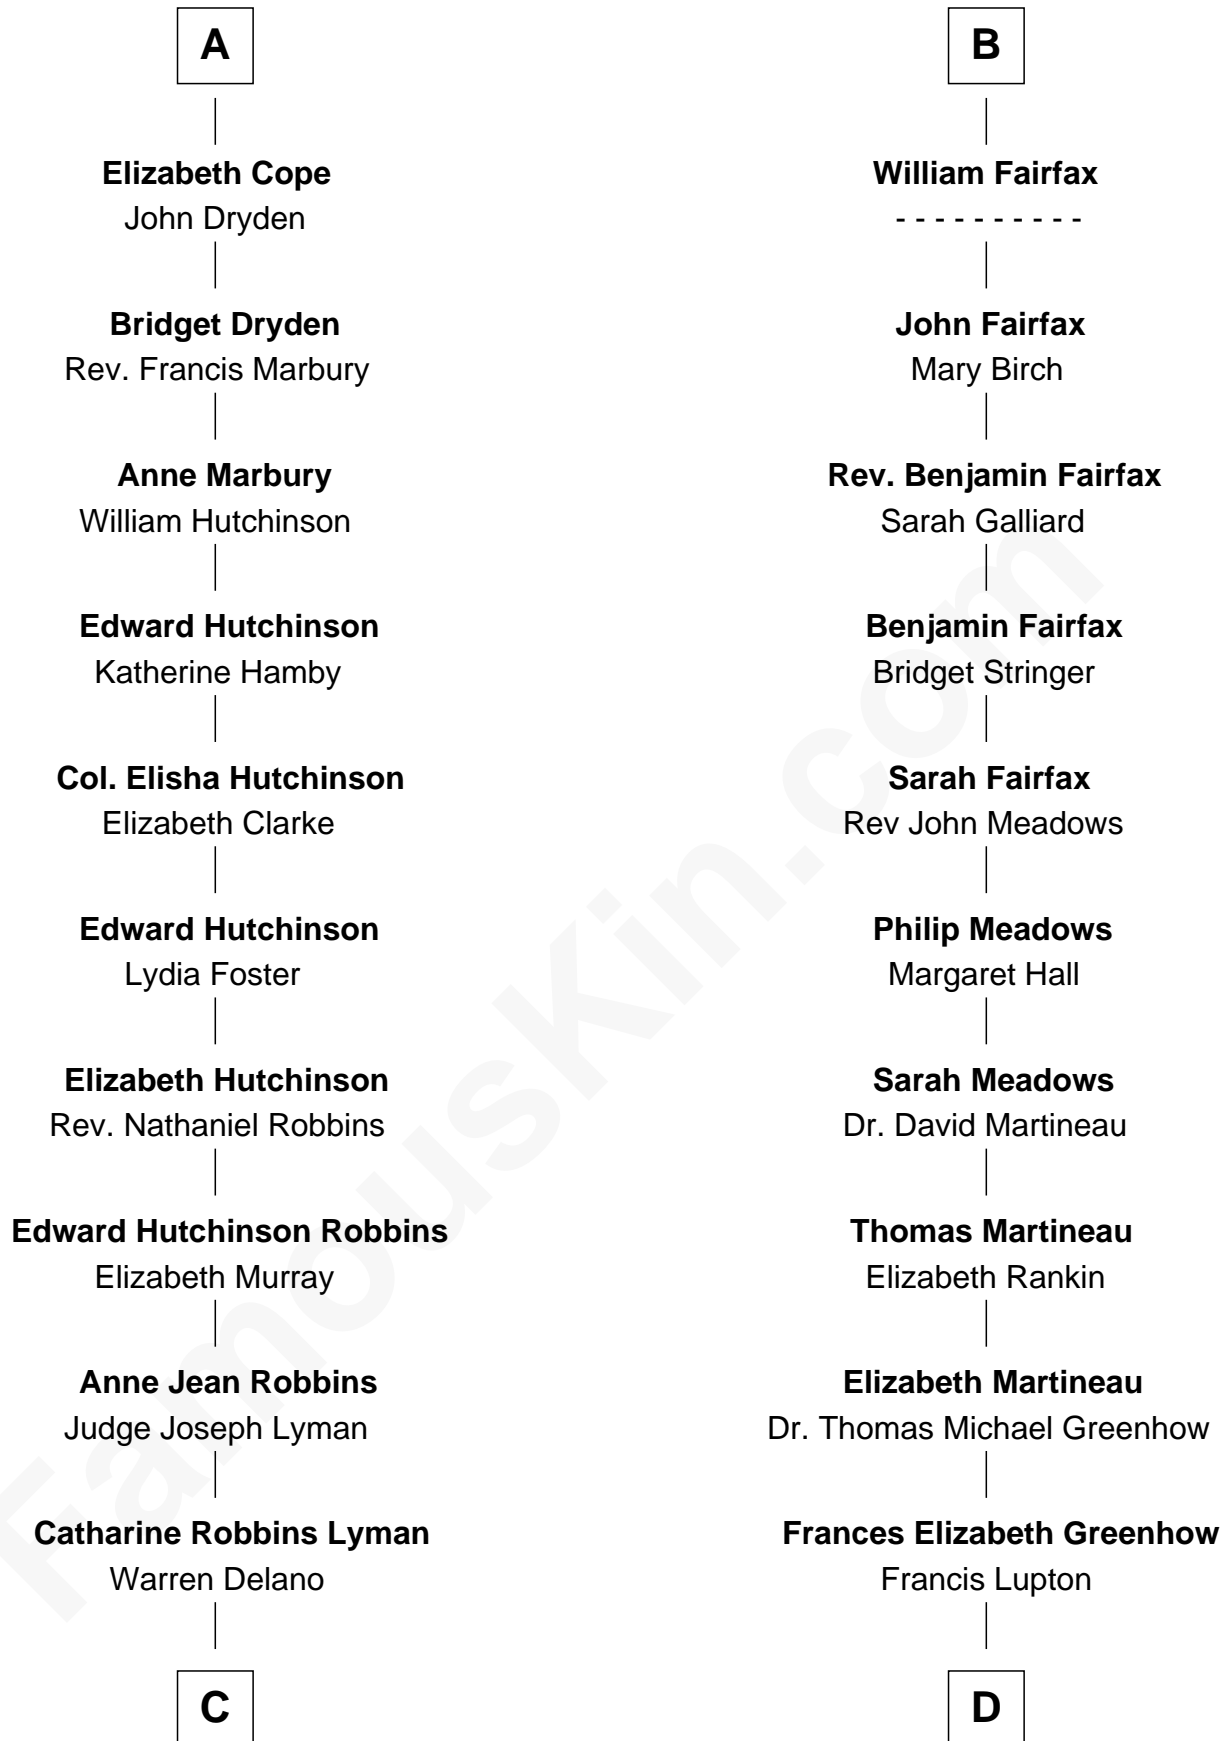

FamousKin.com
Relationship Chart of
Franklin D. Roosevelt
32nd U.S. President

18th cousin 3 times removed of
Catherine Middleton
Princess of Wales

C

Sara Delano
James Roosevelt

Franklin D. Roosevelt
32nd U.S. President

D

Francis Martineau Lupton
Harriet Albina Davis

Olive Christina Lupton
Richard Noel Middleton

Peter Francis Middleton
Valerie Glassborow

Michael Francis Middleton
Carole Elizabeth Goldsmith

Catherine Middleton
Princess of Wales