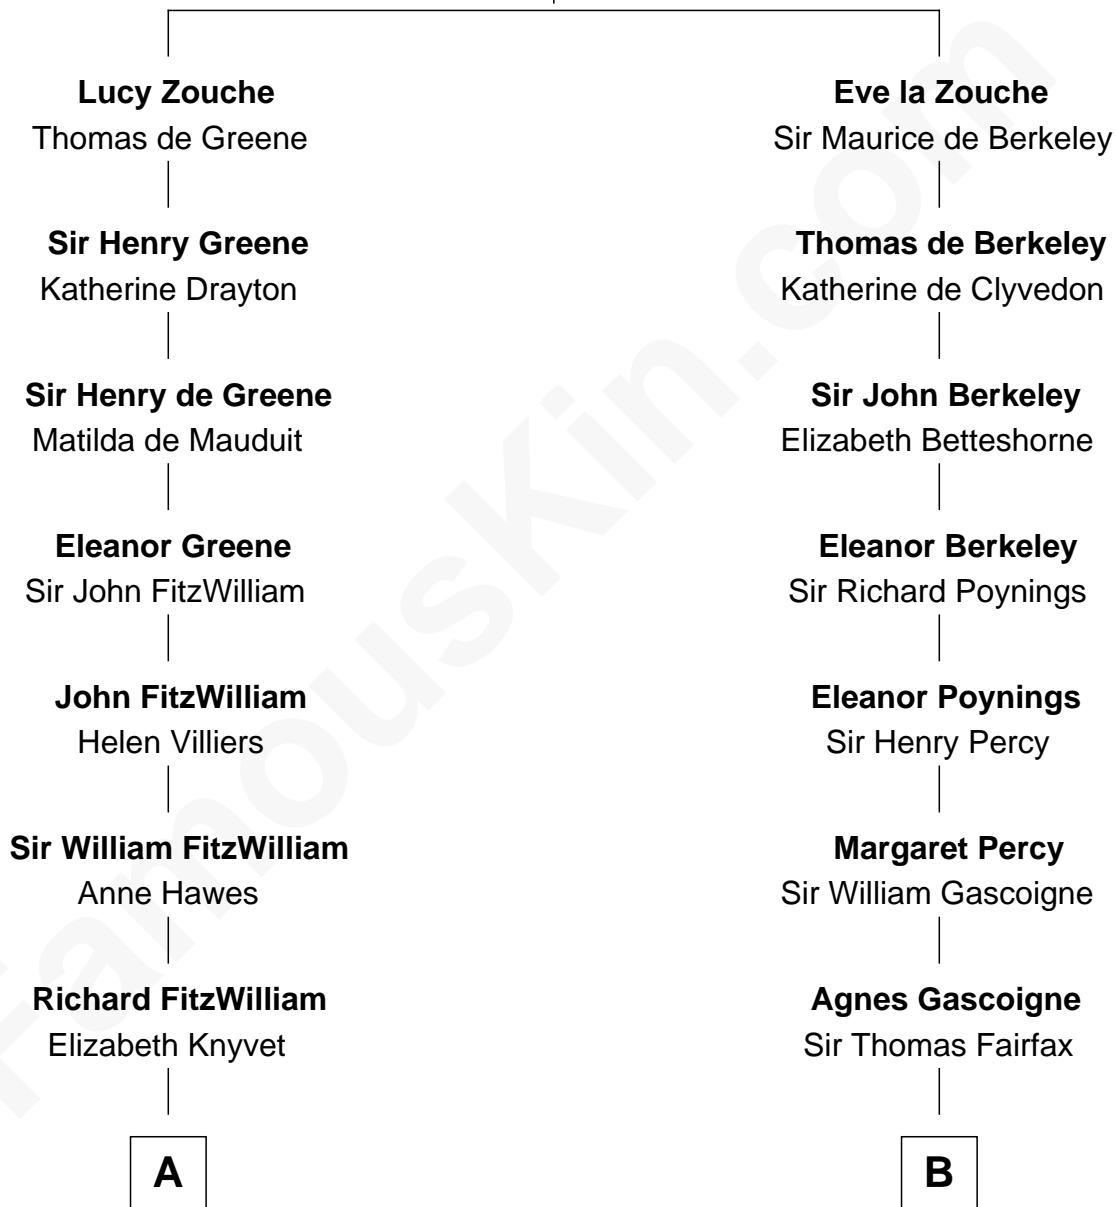

**FamousKin.com**  
**Relationship Chart of**  
**Franklin D. Roosevelt**  
*32nd U.S. President*

**18th cousin 3 times removed of**  
**Catherine Middleton**  
*Princess of Wales*

**Eudo la Zouche**  
 Milicent de Cantilupe

**C**

**James Roosevelt**

Sara Delano

**Franklin D. Roosevelt**

*32nd U.S. President*

**D**

**Francis Martineau Lupton**

Harriet Albina Davis

**Olive Christina Lupton**

Richard Noel Middleton

**Peter Francis Middleton**

Valerie Glassborow

**Michael Francis Middleton**

Carole Elizabeth Goldsmith

**Catherine Middleton**

*Princess of Wales*