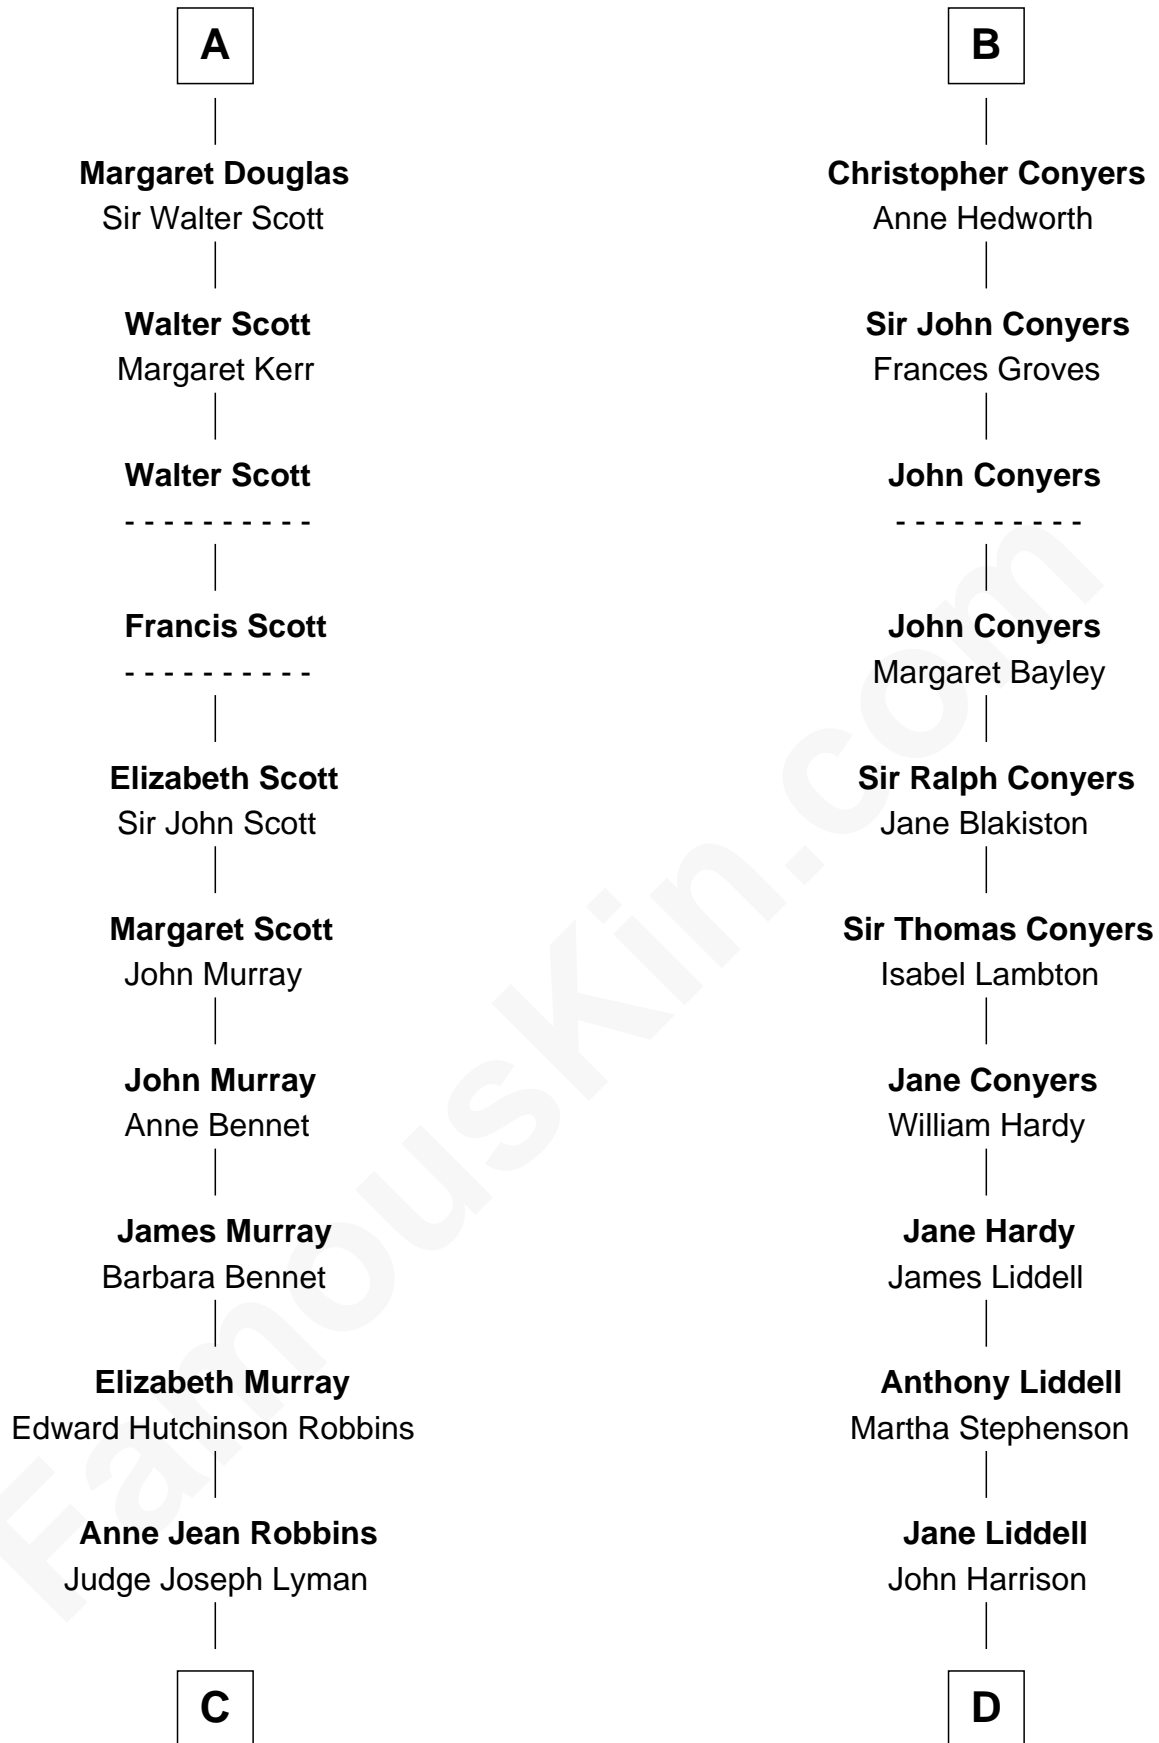

FamousKin.com
Relationship Chart of
Franklin D. Roosevelt
32nd U.S. President

19th cousin 2 times removed of
Catherine Middleton
Princess of Wales

Sir Thomas de Holand
 Alice Fitzalan

C

Catharine Robbins Lyman

Warren Delano

Sara Delano

James Roosevelt

Franklin D. Roosevelt

32nd U.S. President

D

John Harrison

Jane Hill