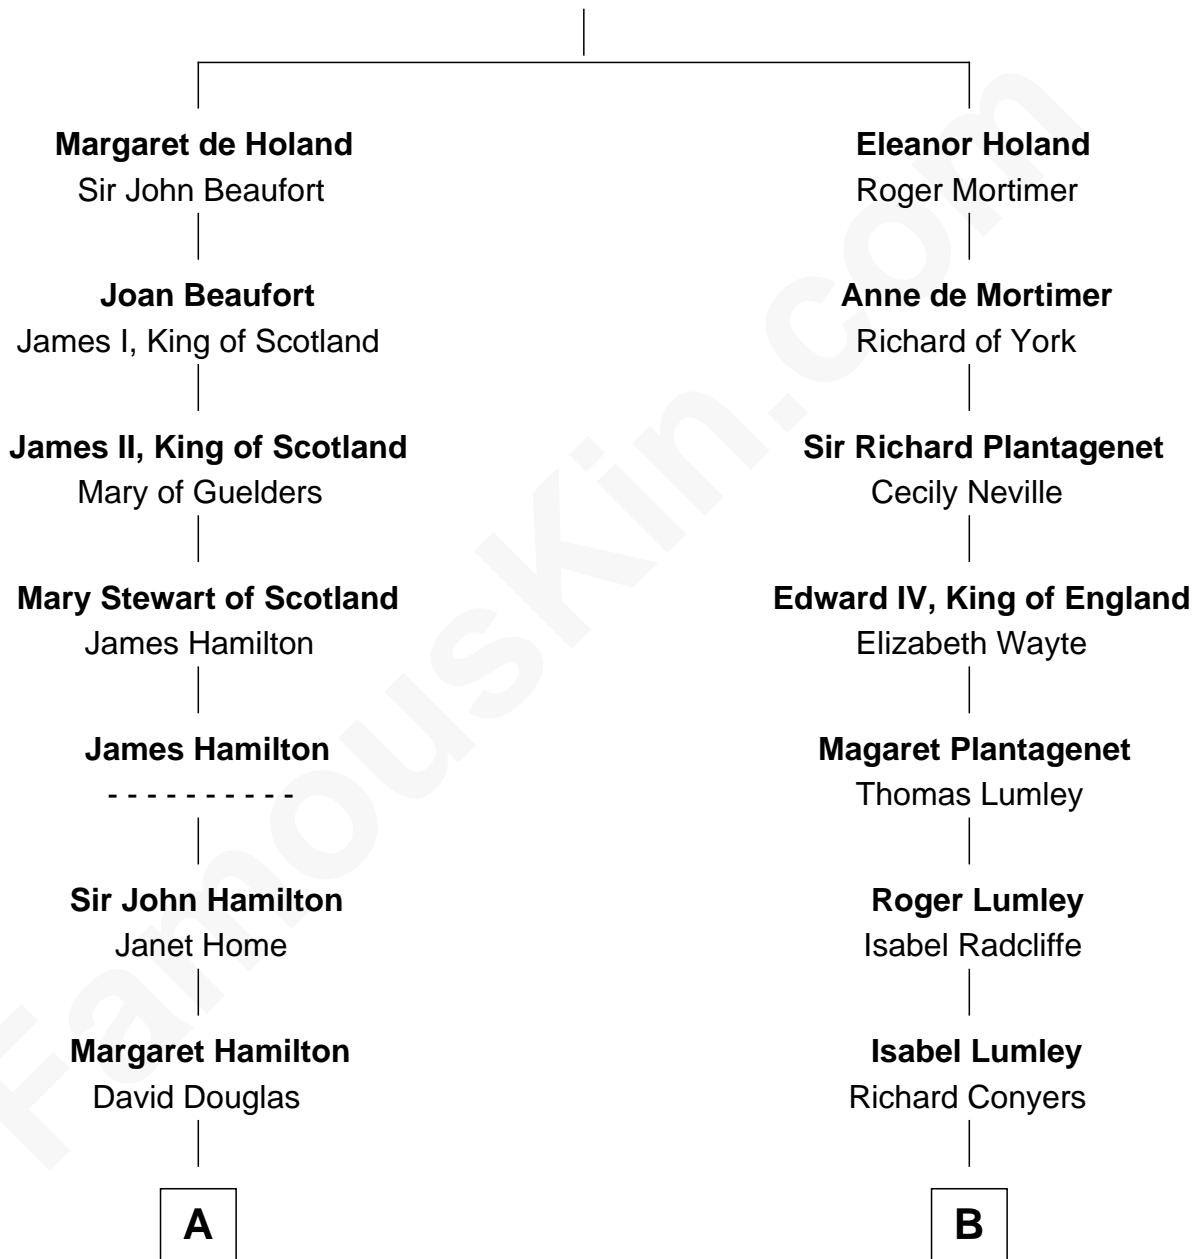

FamousKin.com
Relationship Chart of
Franklin D. Roosevelt
32nd U.S. President

19th cousin 2 times removed of
Catherine Middleton
Princess of Wales

Sir Thomas de Holand
 Alice Fitzalan

C

Catharine Robbins Lyman

Warren Delano

Sara Delano

James Roosevelt

Franklin D. Roosevelt

32nd U.S. President

D

John Harrison

Jane Hill

Thomas Harrison

Elizabeth Mary Temple

Dorothy Harrison

Ronald John James Goldsmith

Carole Elizabeth Goldsmith

Michael Francis Middleton

Catherine Middleton

Princess of Wales