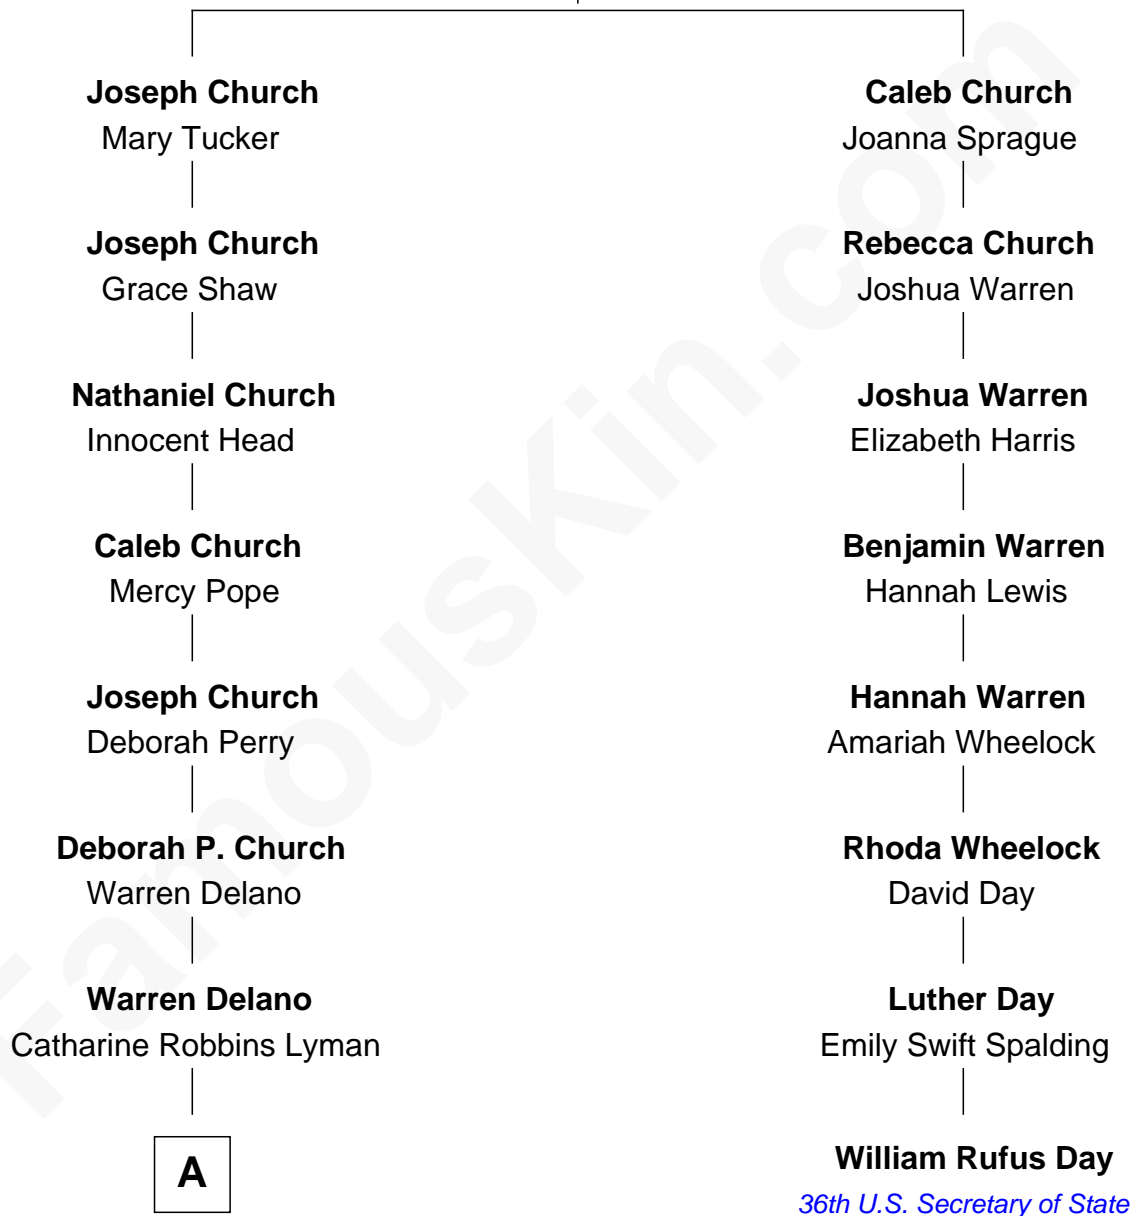

FamousKin.com
Relationship Chart of
Franklin D. Roosevelt
32nd U.S. President

7th cousin 1 time removed of
William Rufus Day
36th U.S. Secretary of State

Richard Church
 Elizabeth Warren

A

—
Sara Delano
James Roosevelt

—
Franklin D. Roosevelt
32nd U.S. President

FamousKin.com