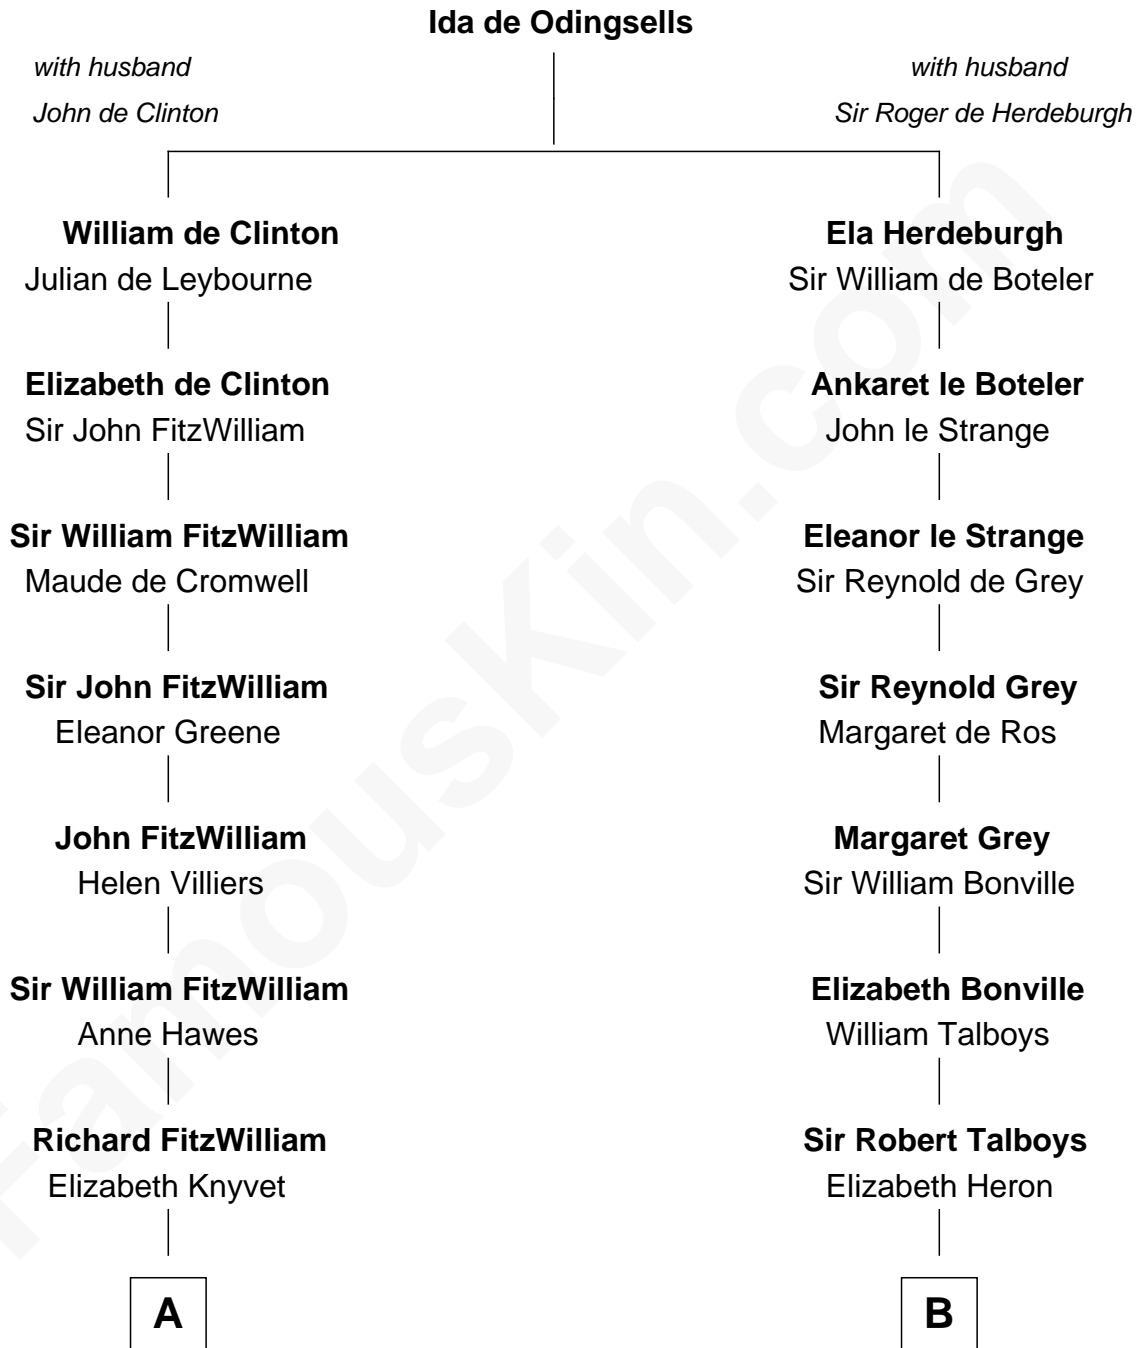

FamousKin.com
Relationship Chart of
Franklin D. Roosevelt
32nd U.S. President

18th cousin of
William Rufus Day
36th U.S. Secretary of State

C

James Roosevelt

Sara Delano

Franklin D. Roosevelt

32nd U.S. President

D

Emily Swift Spalding

Luther Day

William Rufus Day

36th U.S. Secretary of State

FamousKin.com