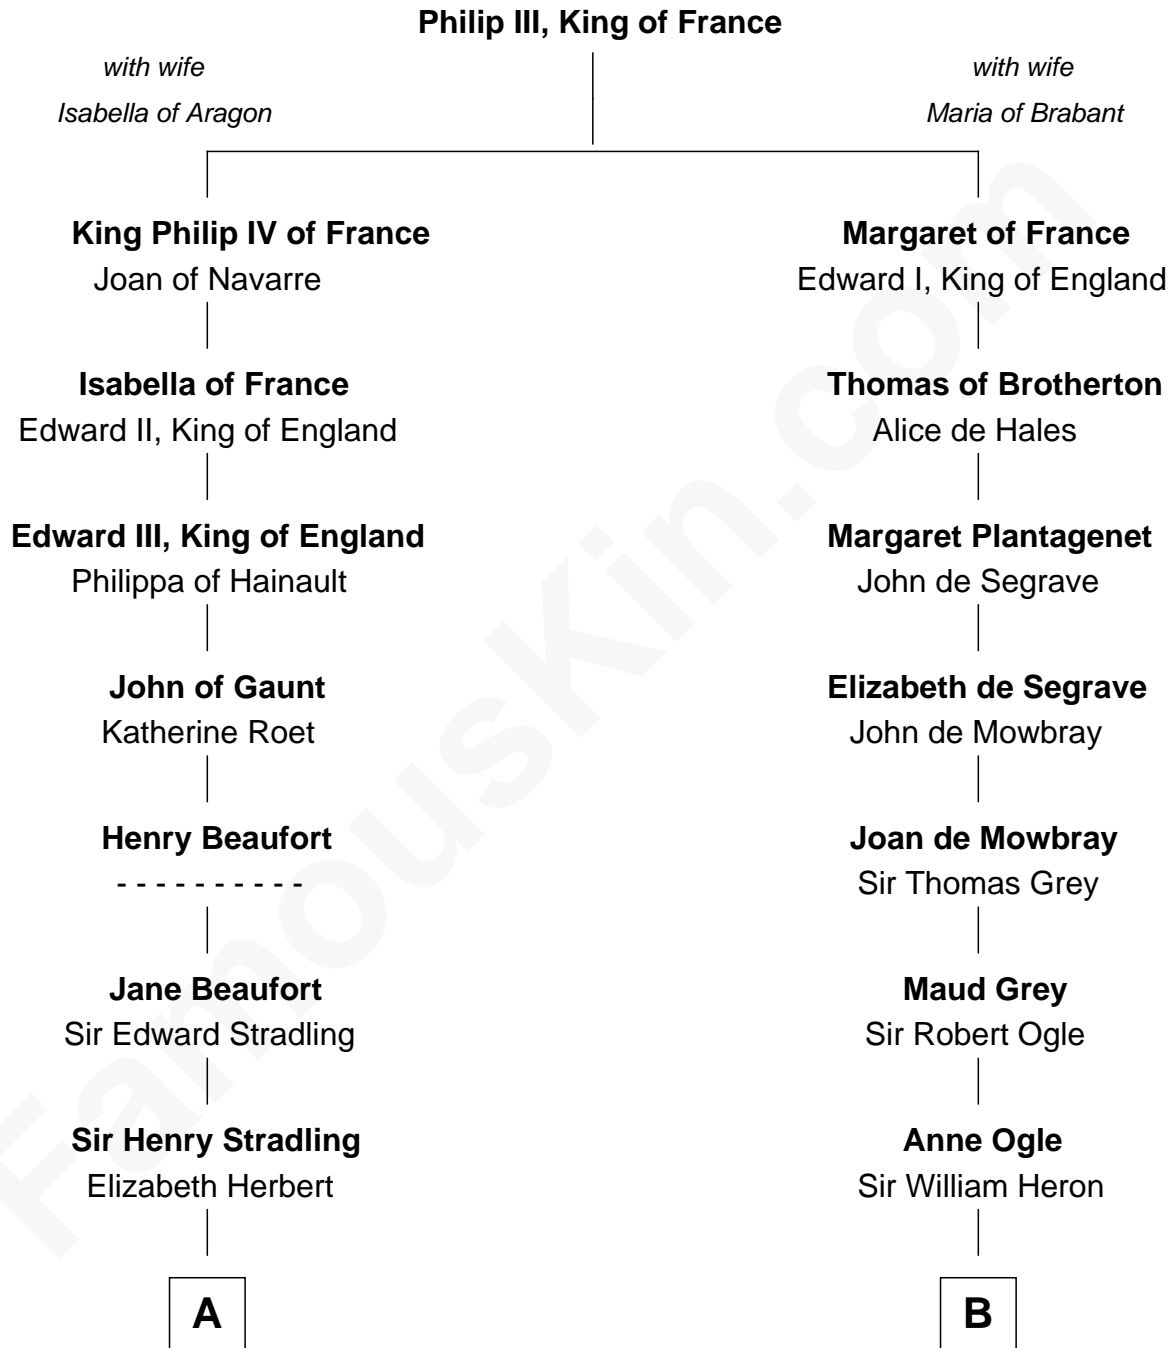

FamousKin.com
Relationship Chart of
Franklin D. Roosevelt
32nd U.S. President

20th cousin 1 time removed of
William Rufus Day
36th U.S. Secretary of State

C

Rebecca Smith

John Aspinwall

John Aspinwall

Susan Howland

Mary Rebecca Aspinwall

Isaac Daniel Roosevelt

James Roosevelt

Sara Delano

Franklin D. Roosevelt

32nd U.S. President

D

Dr. Rufus Spalding