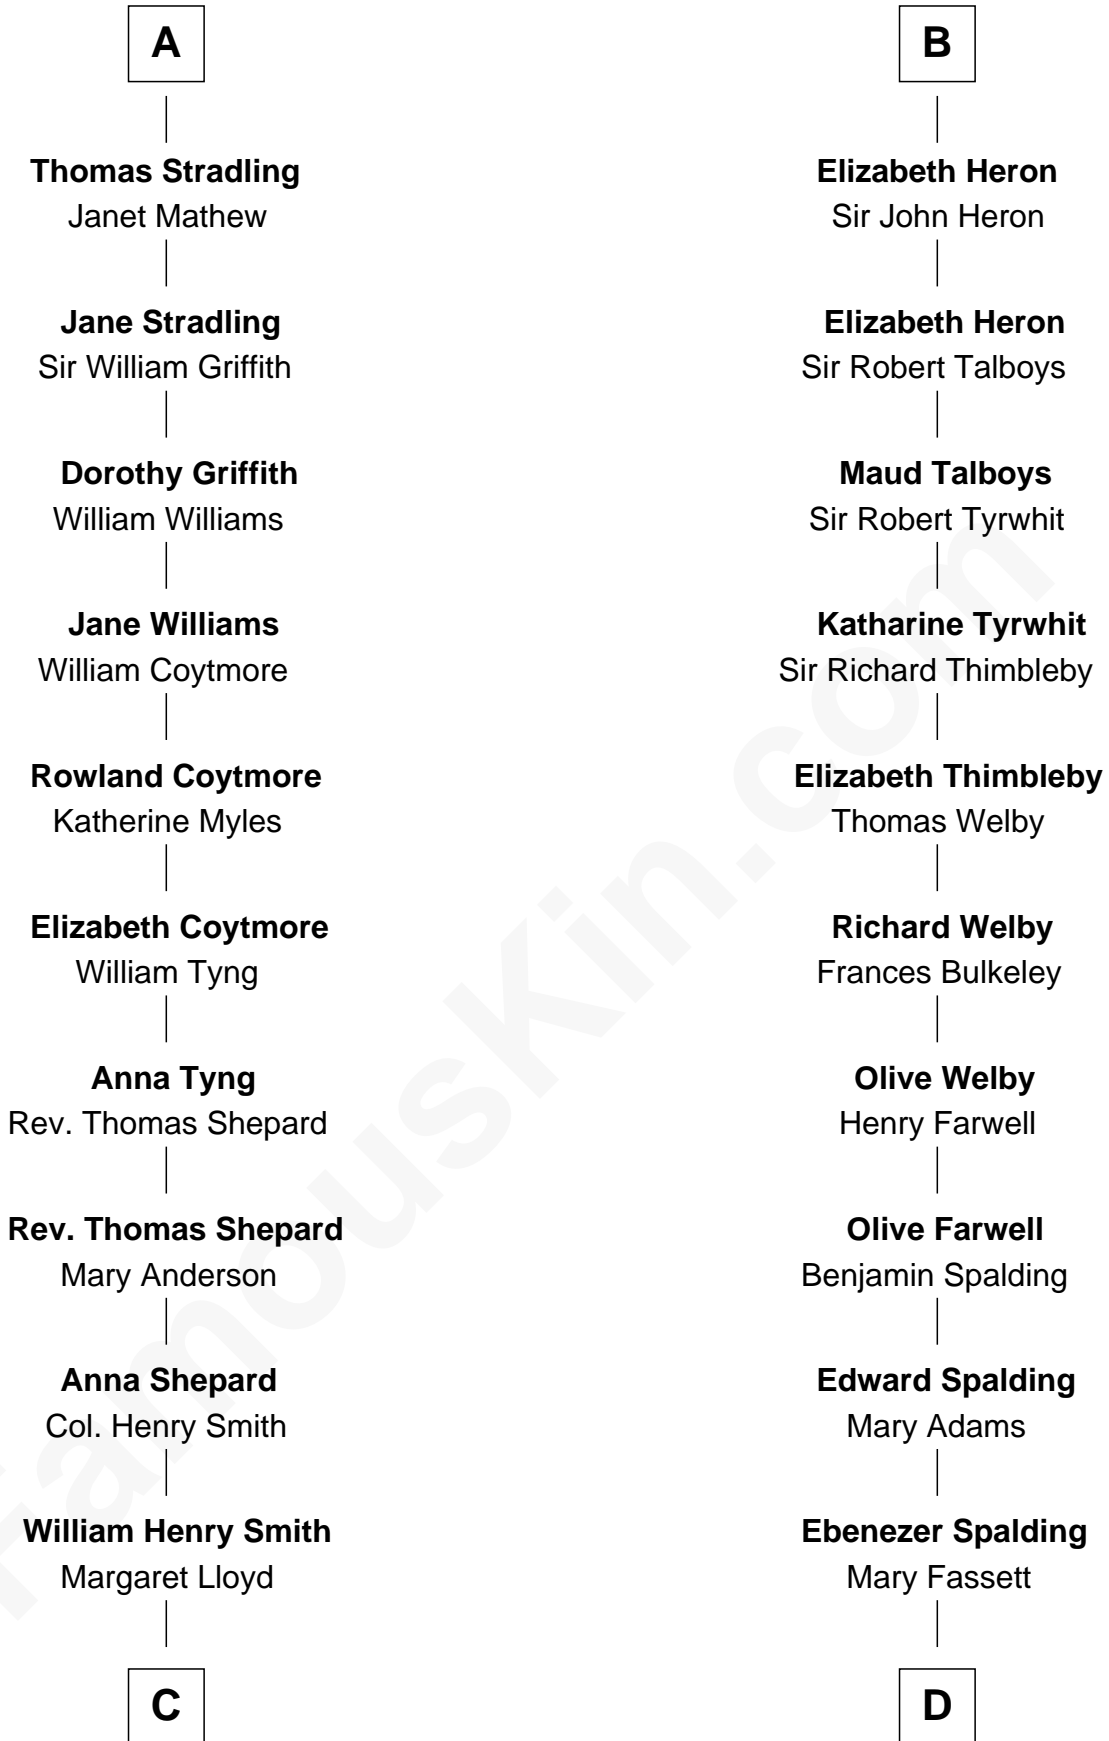

FamousKin.com
Relationship Chart of
Franklin D. Roosevelt
32nd U.S. President

20th cousin 1 time removed of
William Rufus Day
36th U.S. Secretary of State

C

Rebecca Smith

John Aspinwall

John Aspinwall

Susan Howland

Mary Rebecca Aspinwall

Isaac Daniel Roosevelt

James Roosevelt

Sara Delano

Franklin D. Roosevelt

32nd U.S. President

D

Dr. Rufus Spalding