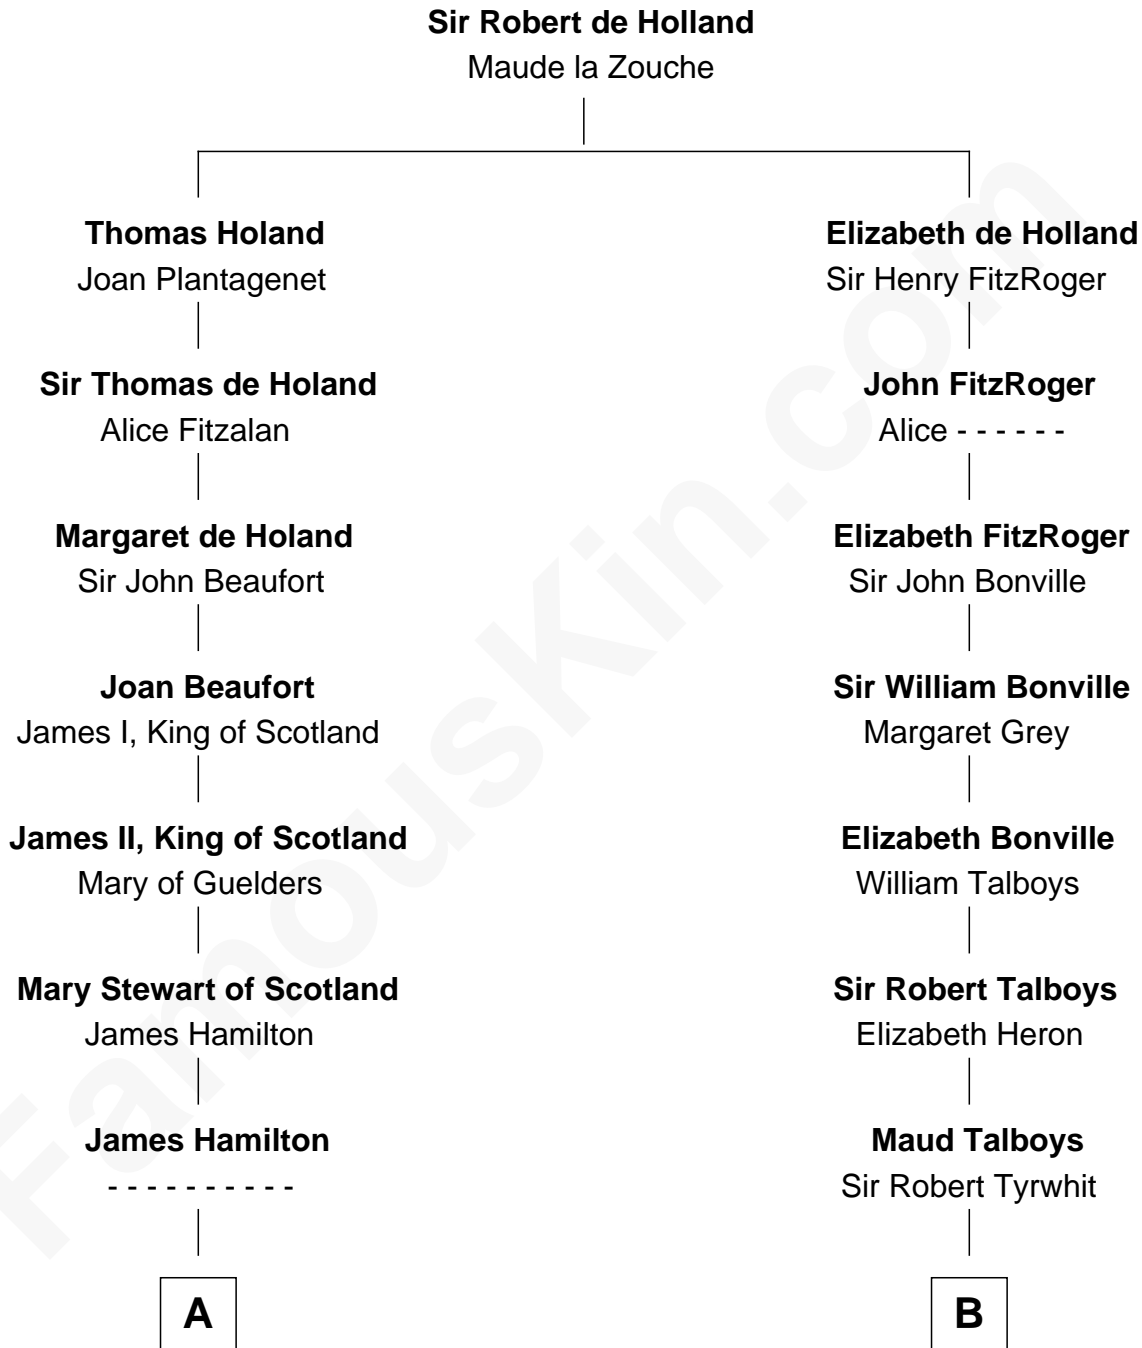

**FamousKin.com**  
**Relationship Chart of**  
**Franklin D. Roosevelt**  
*32nd U.S. President*

**17th cousin 4 times removed of**  
**William Rufus Day**  
*36th U.S. Secretary of State*

**C**

**Elizabeth Murray**  
Edward Hutchinson Robbins

**Anne Jean Robbins**  
Judge Joseph Lyman

**Catharine Robbins Lyman**  
Warren Delano

**Sara Delano**  
James Roosevelt

**Franklin D. Roosevelt**  
*32nd U.S. President*

FamousKin.com