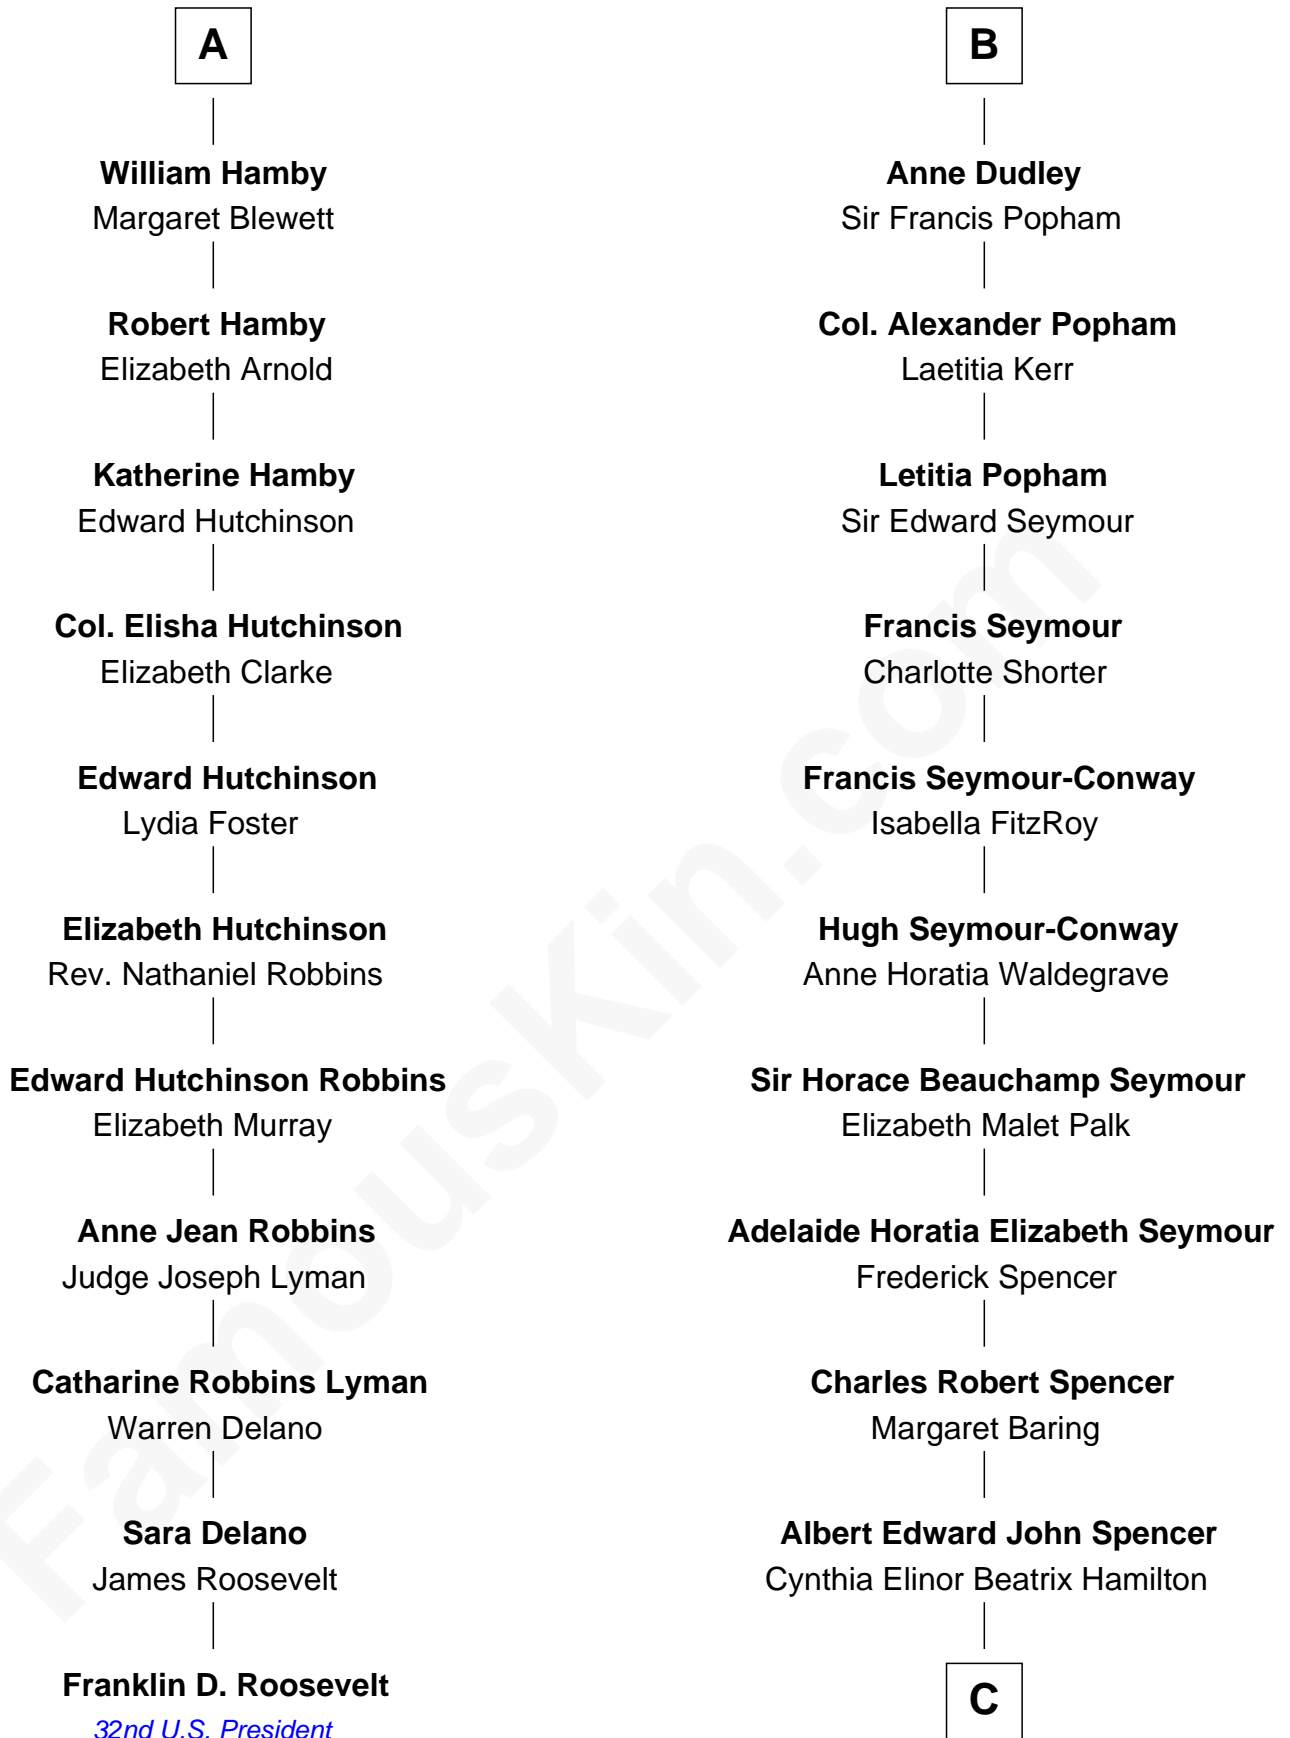

FamousKin.com
Relationship Chart of
Franklin D. Roosevelt
32nd U.S. President

17th cousin 2 times removed of
Prince Harry
Duke of Sussex

Sir Philip le Despencer
 Joan de Cobham

Hawise le Despencer

Sir Andrew Luttrell

Anne Thimbleby

John Booth

Eleanor Booth

Edward Hamby

A

Sir Philip le Despencer

Elizabeth - - - - -

Alice le Despenser

Grace Threlkeld

John Dudley

Elizabeth Gardiner

B

C

Edward John Spencer
Frances Ruth Burke Roche

Princess Diana Frances Spencer
Charles III, King of the United Kingdom

Prince Harry
Duke of Sussex