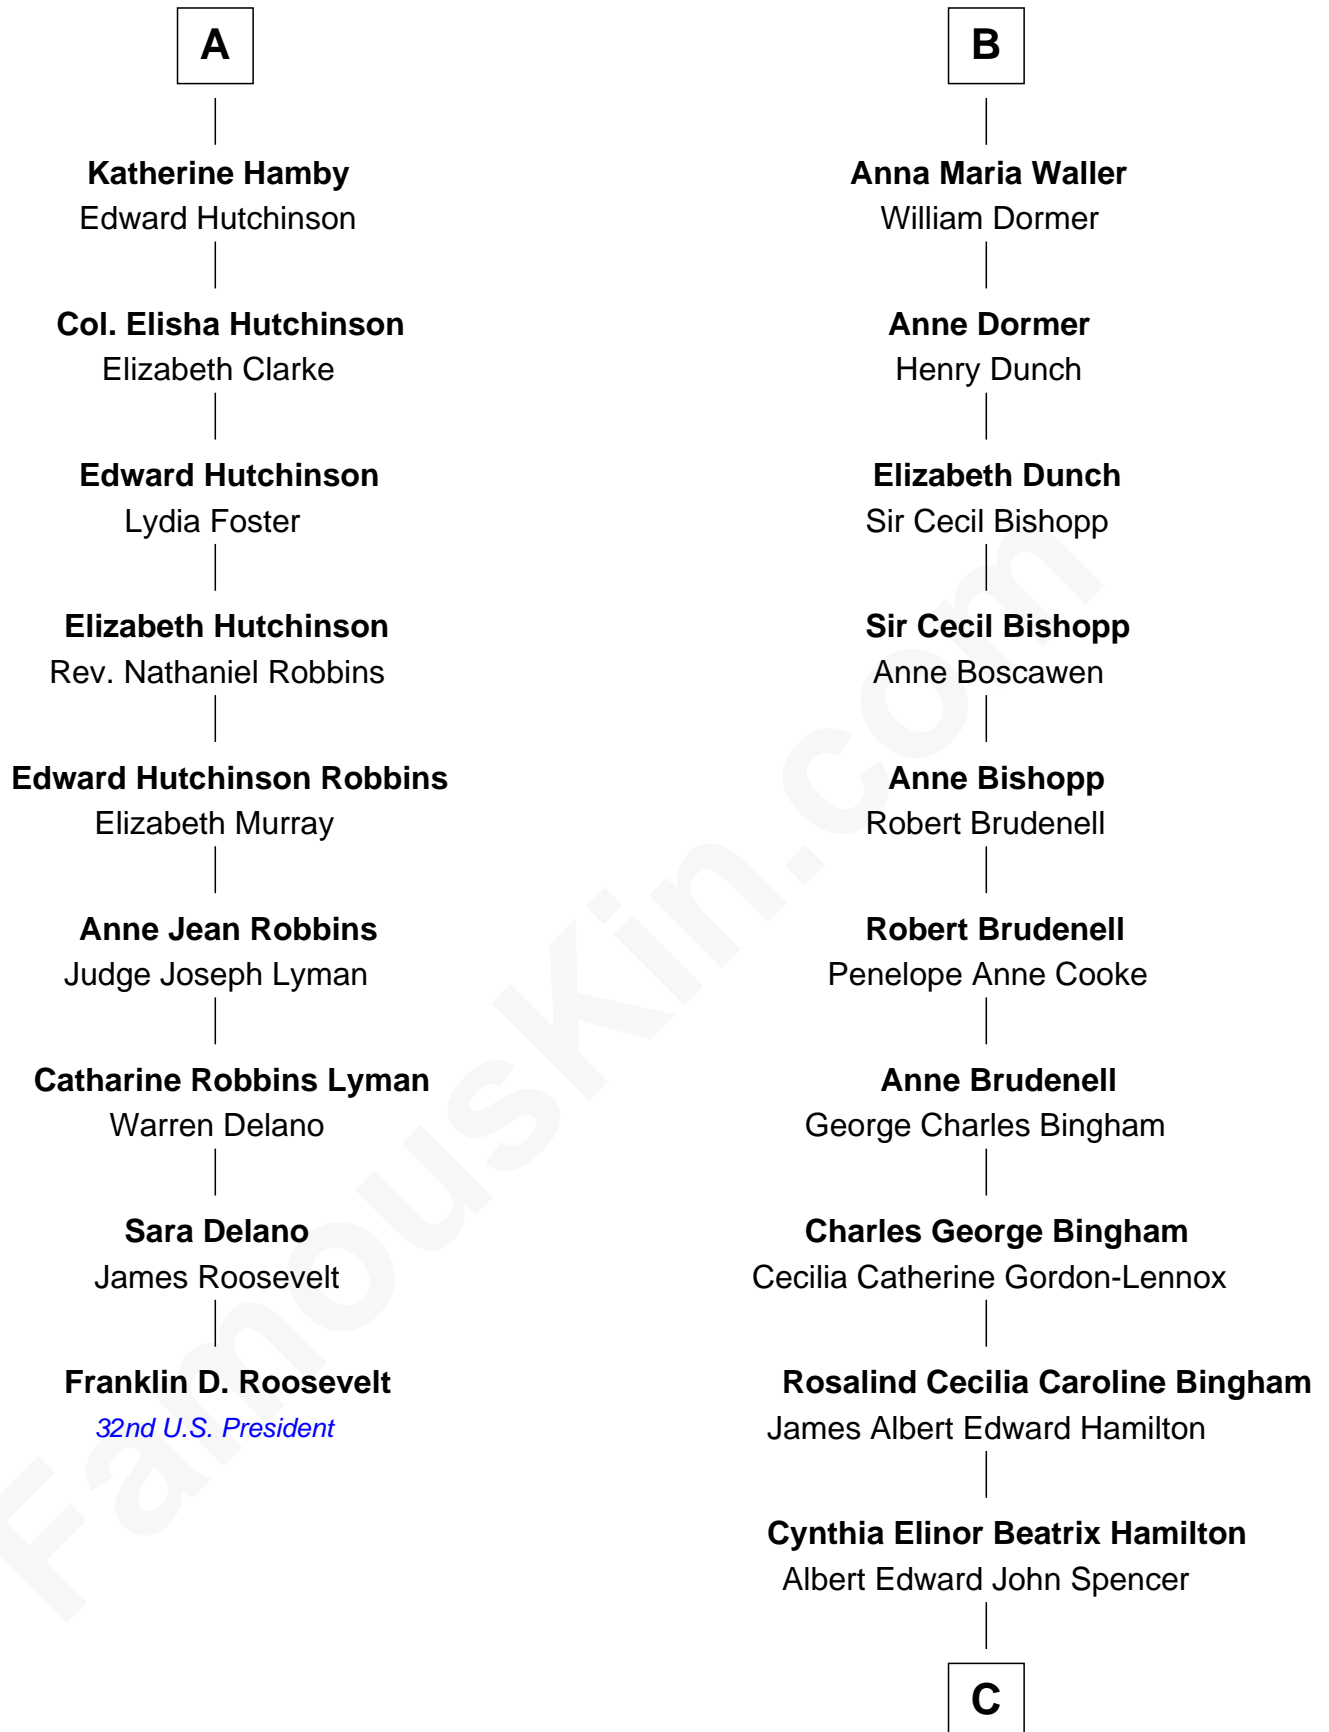

FamousKin.com
Relationship Chart of
Franklin D. Roosevelt
32nd U.S. President

15th cousin 4 times removed of
Prince Harry
Duke of Sussex

Sir Baldwin Freville
 Maude le Scrope

Margaret Freville
 Sir Hugh Willoughby

Margery Willoughby
 Sir Godfrey Hilton

Elizabeth Hilton
 Richard Thimbleby

Anne Thimbleby
 John Booth

Eleanor Booth
 Edward Hamby

William Hamby
 Margaret Blewett

Robert Hamby
 Elizabeth Arnold

A

Elizabeth Freville
 Sir Thomas Ferrers

Sir Henry Ferrers
 Margaret Heckstall

Sir Edward Ferrers
 Constance Brome

Elizabeth Ferrers
 John Hampden

Griffith Hampden
 Anne Cave

Anne Hampden
 Robert Waller

Edmund Waller
 Anne Banks

B

C