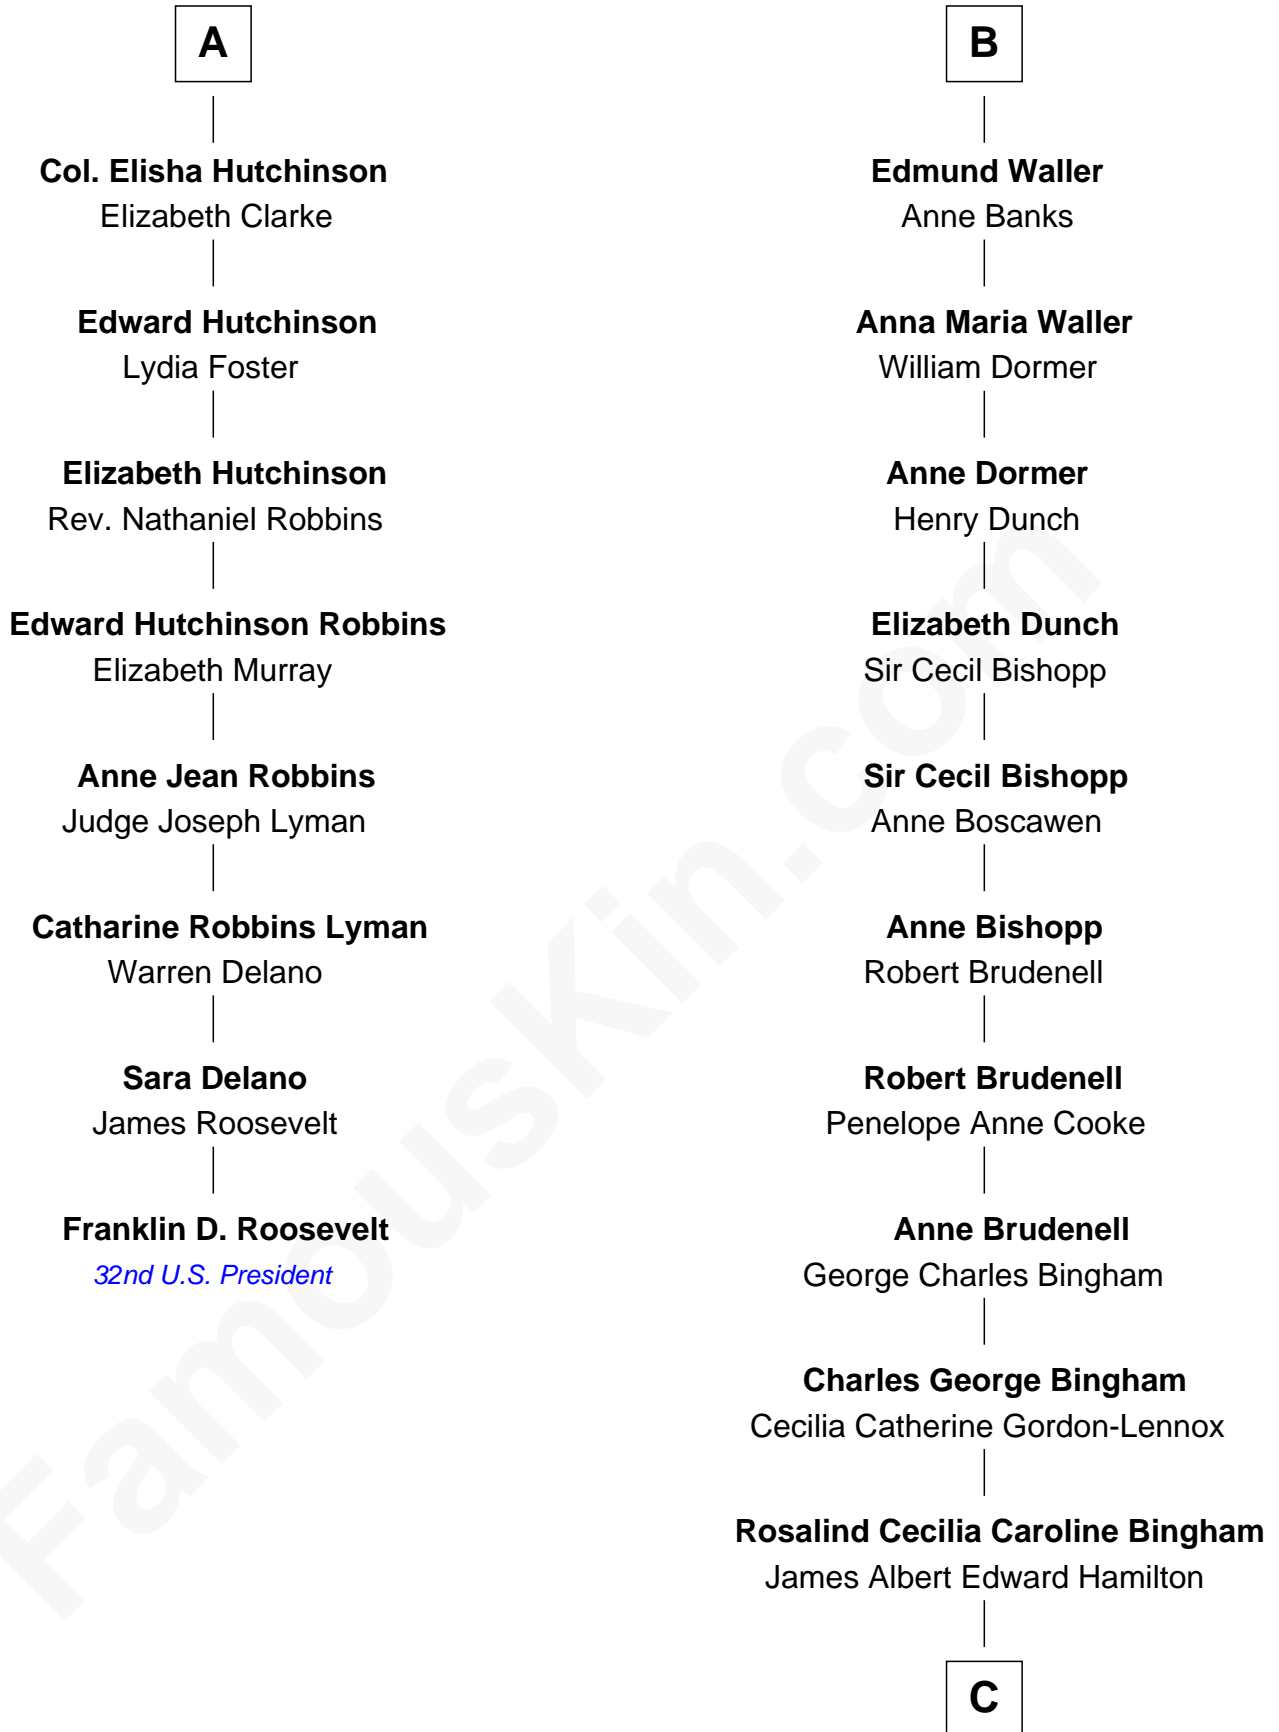

**FamousKin.com**  
**Relationship Chart of**  
**Franklin D. Roosevelt**  
*32nd U.S. President*

**14th cousin 6 times removed of**  
**Prince Harry**  
*Duke of Sussex*

**Sir Hugh Willoughby**  
 Margaret Freville

**Margery Willoughby**  
 Sir Godfrey Hilton

**Elizabeth Hilton**  
 Richard Thimbleby

**Anne Thimbleby**  
 John Booth

**Eleanor Booth**  
 Edward Hamby

**William Hamby**  
 Margaret Blewett

**Robert Hamby**  
 Elizabeth Arnold

**Katherine Hamby**  
 Edward Hutchinson

**A**

**Isabel Willoughby**  
 Philip Boteler

**John Boteler**  
 Constance Vere

**Elizabeth Boteler**  
 Thomas Lovett

**Thomas Lovett**  
 Anne Danvers

**Elizabeth Lovett**  
 Anthony Cave

**Anne Cave**  
 Griffith Hampden

**Anne Hampden**  
 Robert Waller

**B**

C

**Cynthia Elinor Beatrix Hamilton**

Albert Edward John Spencer

**Edward John Spencer**

Frances Ruth Burke Roche