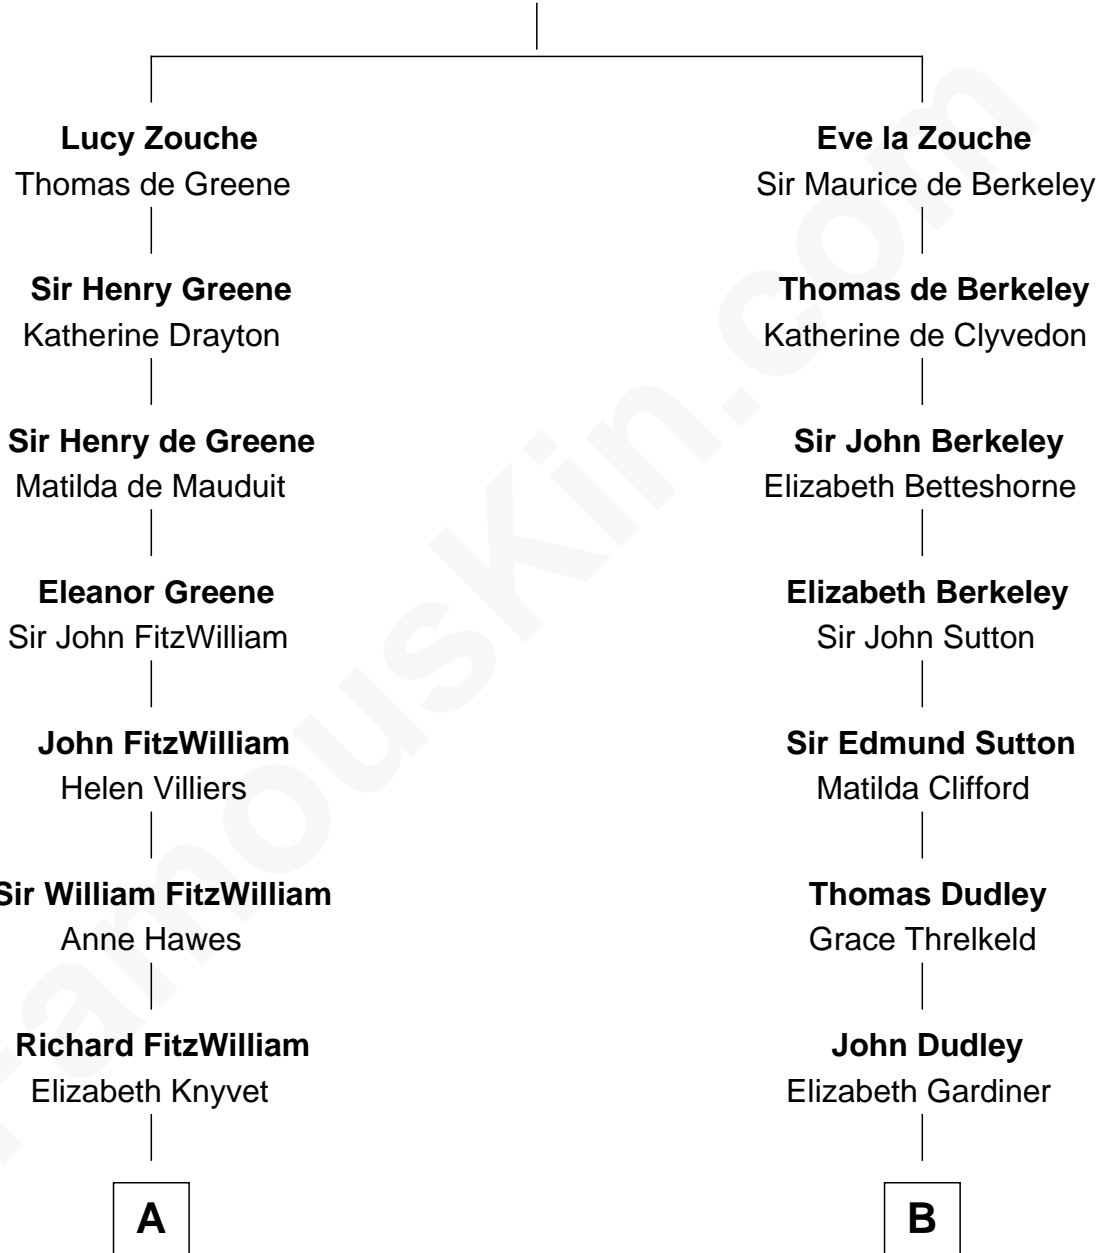

**FamousKin.com**  
**Relationship Chart of**  
**Franklin D. Roosevelt**  
*32nd U.S. President*

**18th cousin 1 time removed of**  
**Prince Harry**  
*Duke of Sussex*

**Eudo la Zouche**  
 Milicent de Cantilupe

FamousKin.com