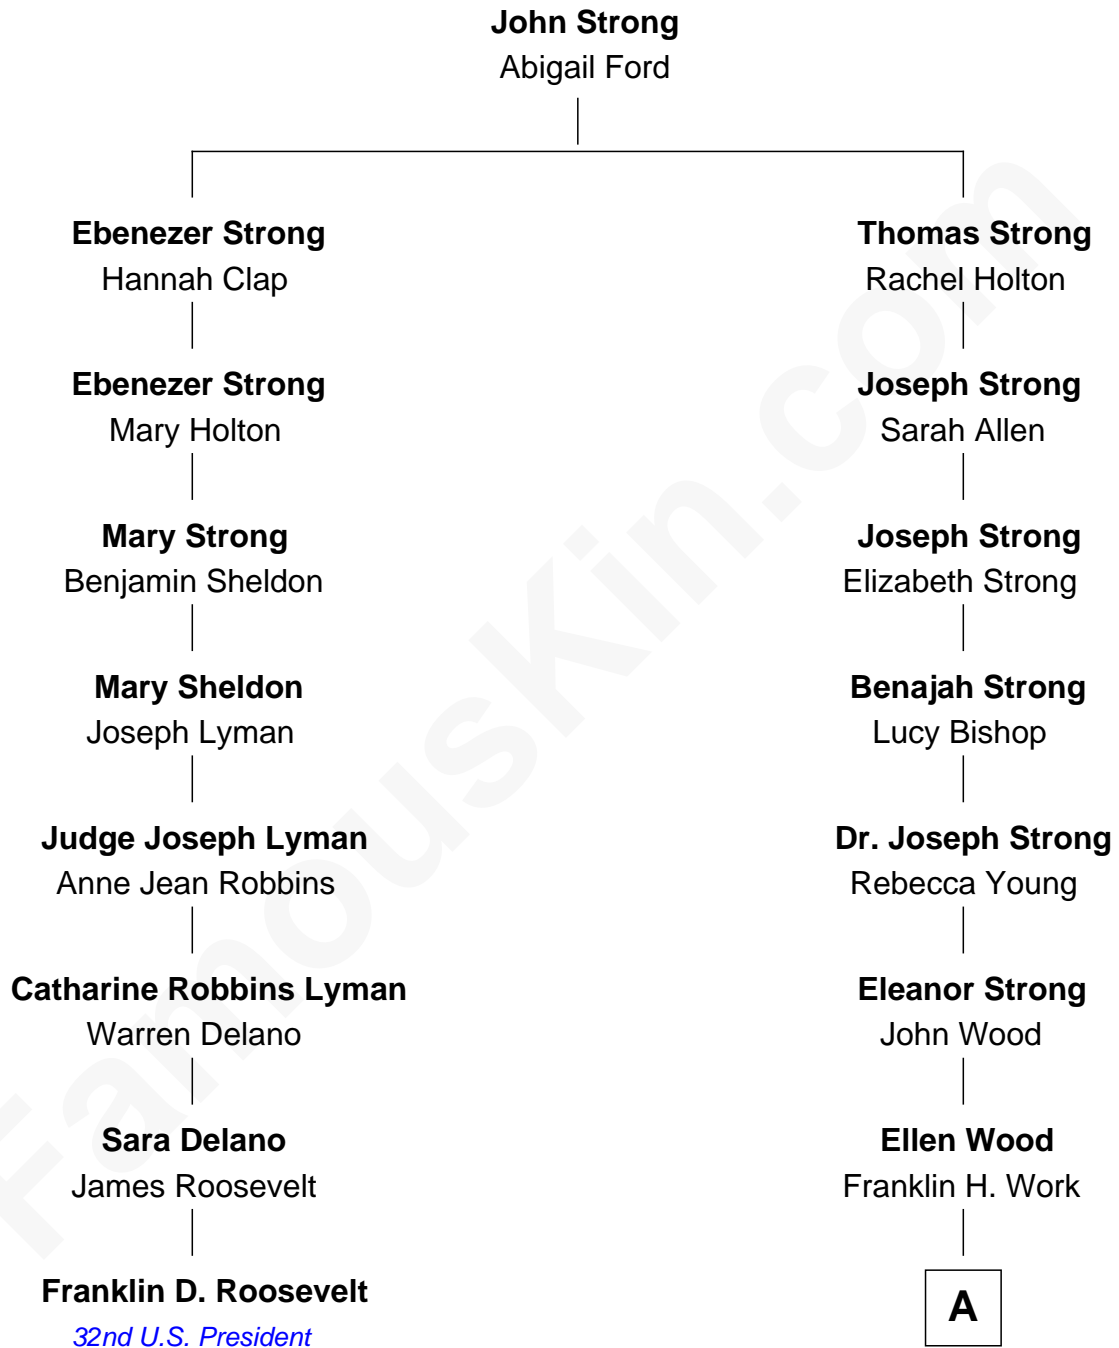

FamousKin.com
Relationship Chart of
Franklin D. Roosevelt
32nd U.S. President

7th cousin 4 times removed of
Prince Harry
Duke of Sussex

A

—
Frances Eleanor Work

James Boothby Burke Roche

—
Edmund Maurice Burke Roche

Ruth Sylvia Gill

—
Frances Ruth Burke Roche

Edward John Spencer

—
Princess Diana Frances Spencer

Charles III, King of the United Kingdom

—
Prince Harry

Duke of Sussex