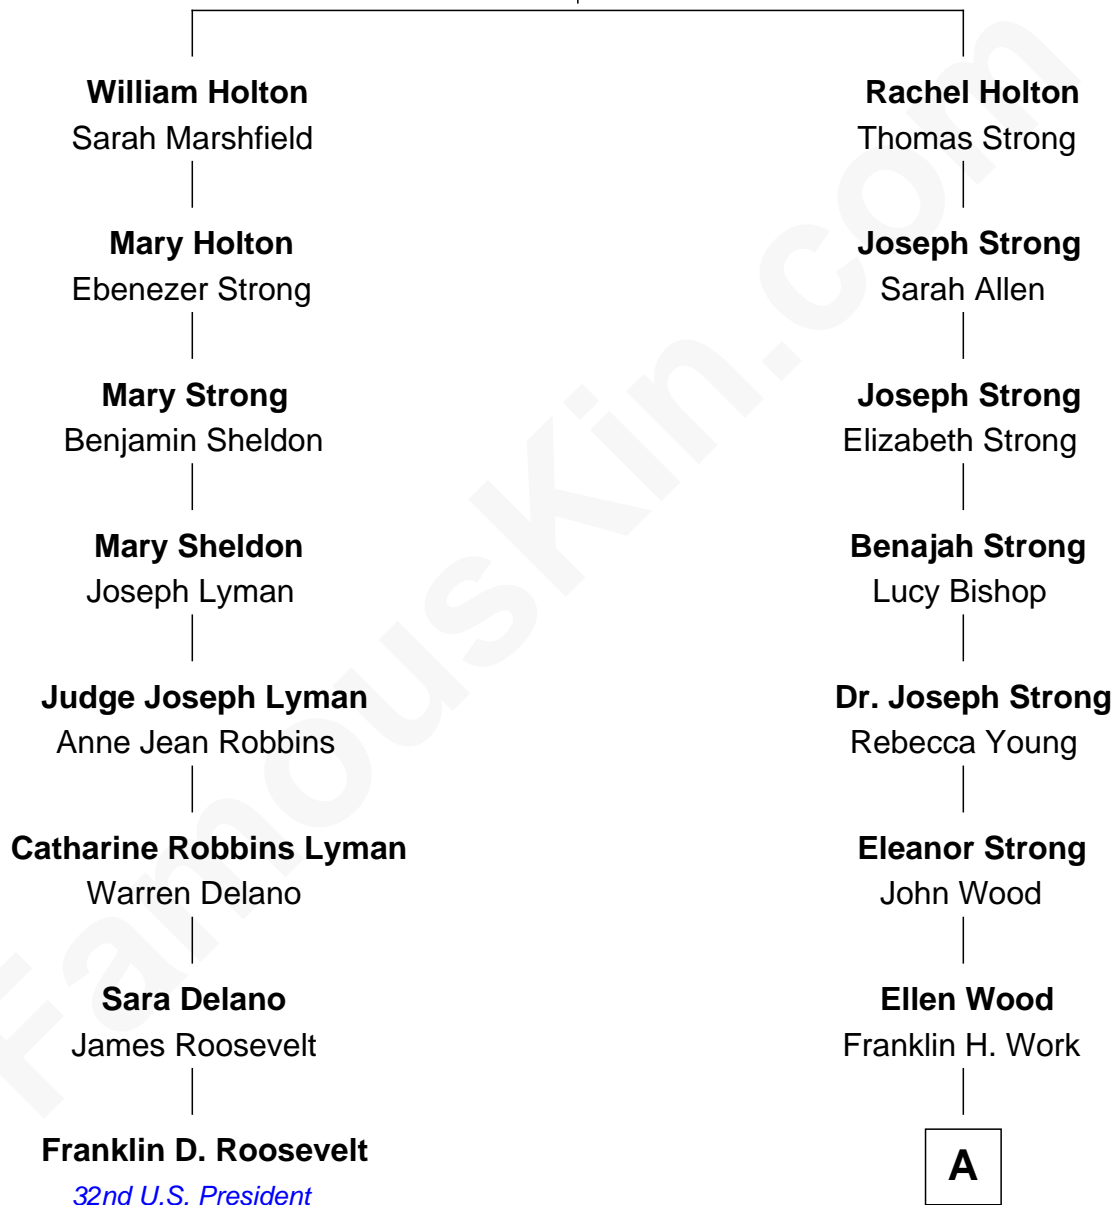

FamousKin.com
Relationship Chart of
Franklin D. Roosevelt
32nd U.S. President

7th cousin 4 times removed of

Prince Harry
Duke of Sussex

William Holton

Mary - - - - -

A

—
Frances Eleanor Work

James Boothby Burke Roche

—
Edmund Maurice Burke Roche

Ruth Sylvia Gill

—
Frances Ruth Burke Roche

Edward John Spencer

—
Princess Diana Frances Spencer

Charles III, King of the United Kingdom

—
Prince Harry

Duke of Sussex