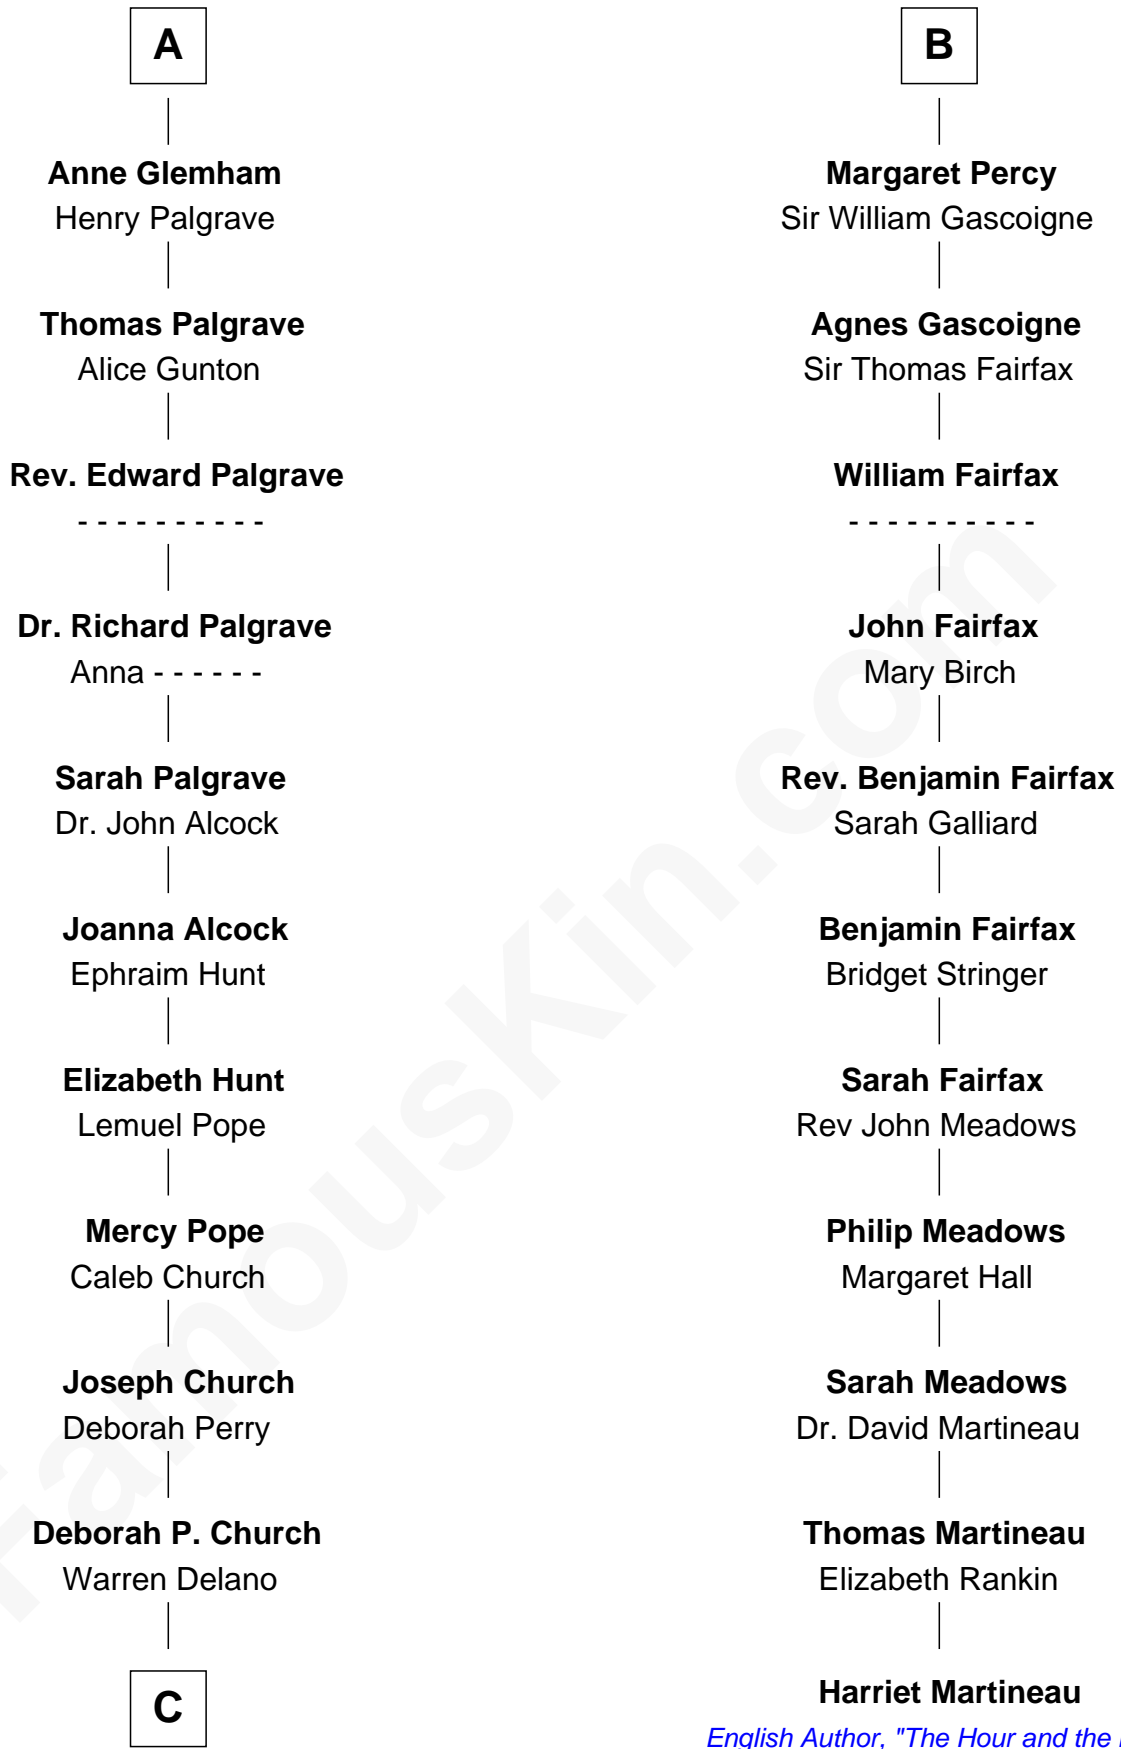

FamousKin.com
Relationship Chart of
Franklin D. Roosevelt
32nd U.S. President

17th cousin 2 times removed of
Harriet Martineau
Author of The Hour and the Man

Thomas de Clare
 Juliana FitzMaurice

Margaret de Clare
 Bartholomew de Badlesmere

Elizabeth de Badlesmere
 Sir William de Bohun

Elizabeth de Bohun
 Sir Richard Fitzalan

Elizabeth Fitzalan
 Sir Robert Goushill

Elizabeth Goushill
 Sir Robert Wingfield

Elizabeth Wingfield
 Sir William Brandon

Eleanor Brandon
 John Glemham

A

Margaret de Clare
 Bartholomew de Badlesmere

Elizabeth de Badlesmere
 Sir Edmund Mortimer

Sir Roger de Mortimer
 Philippa de Montagu

Edmund Mortimer
 Philippa Plantagenet

Elizabeth Mortimer
 Sir Henry Percy

Sir Henry Percy
 Eleanor Neville

Sir Henry Percy
 Eleanor Poynings

B

C

—
Warren Delano
Catharine Robbins Lyman

—
Sara Delano
James Roosevelt

—
Franklin D. Roosevelt
32nd U.S. President

FamousKin.com