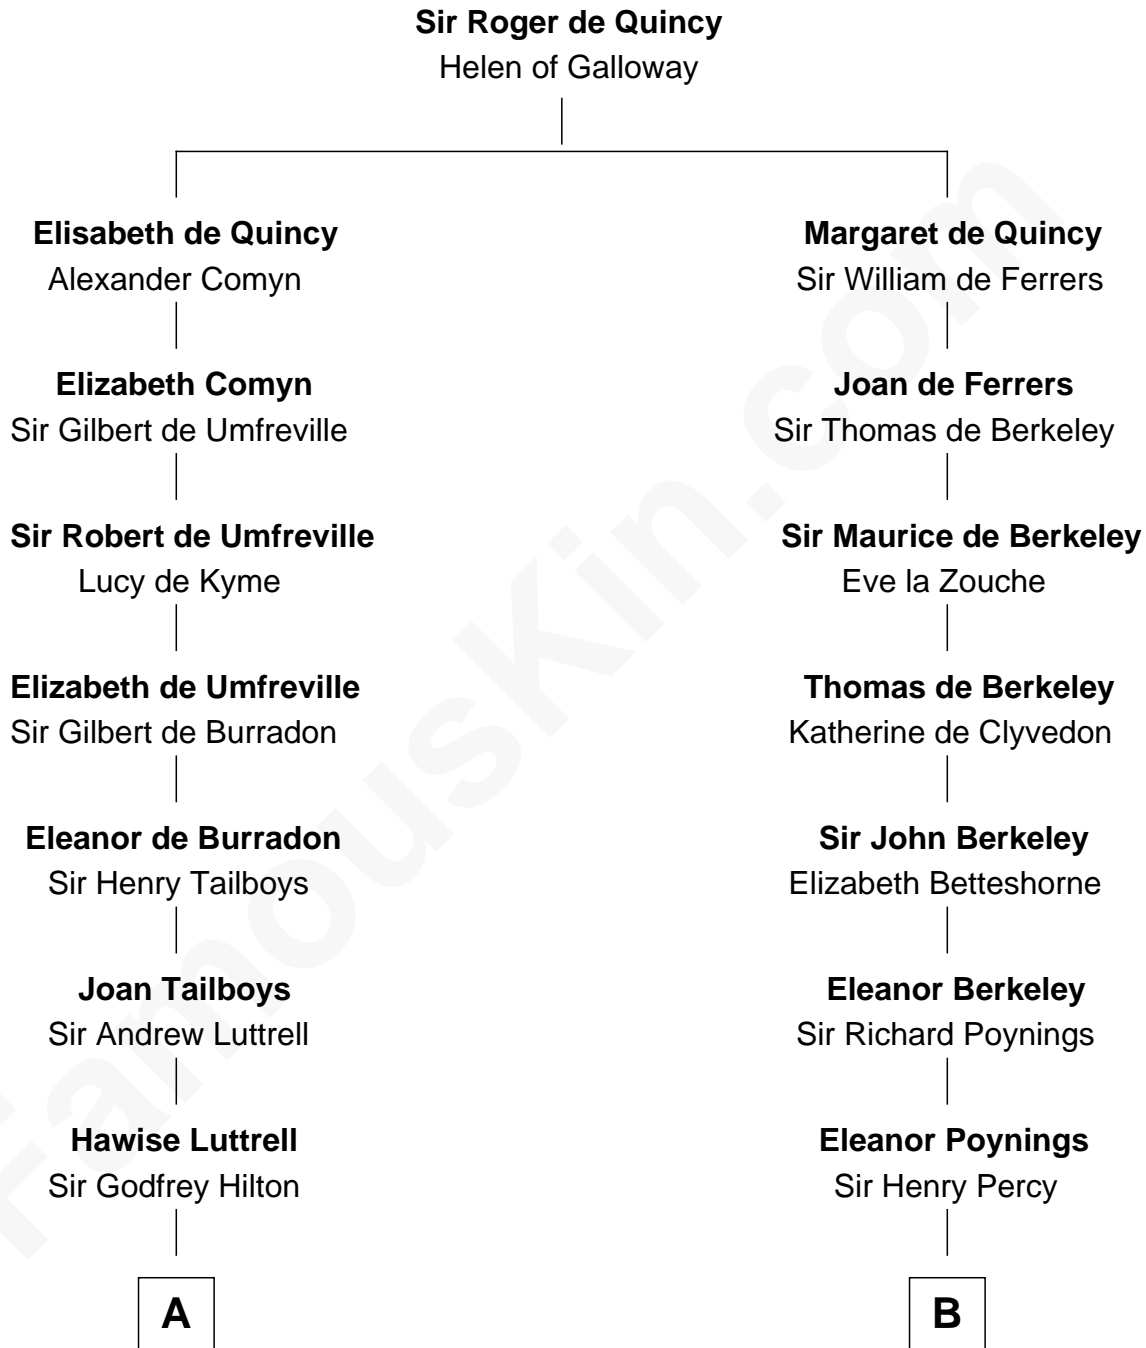

**FamousKin.com**  
**Relationship Chart of**  
**Franklin D. Roosevelt**  
*32nd U.S. President*

**17th cousin 4 times removed of**  
**Harriet Martineau**  
*Author of The Hour and the Man*

**C**

Edward Hutchinson Robbins

Elizabeth Murray

Anne Jean Robbins

Judge Joseph Lyman

Catharine Robbins Lyman

Warren Delano

Sara Delano

James Roosevelt

Franklin D. Roosevelt

*32nd U.S. President*

FamousKin.com