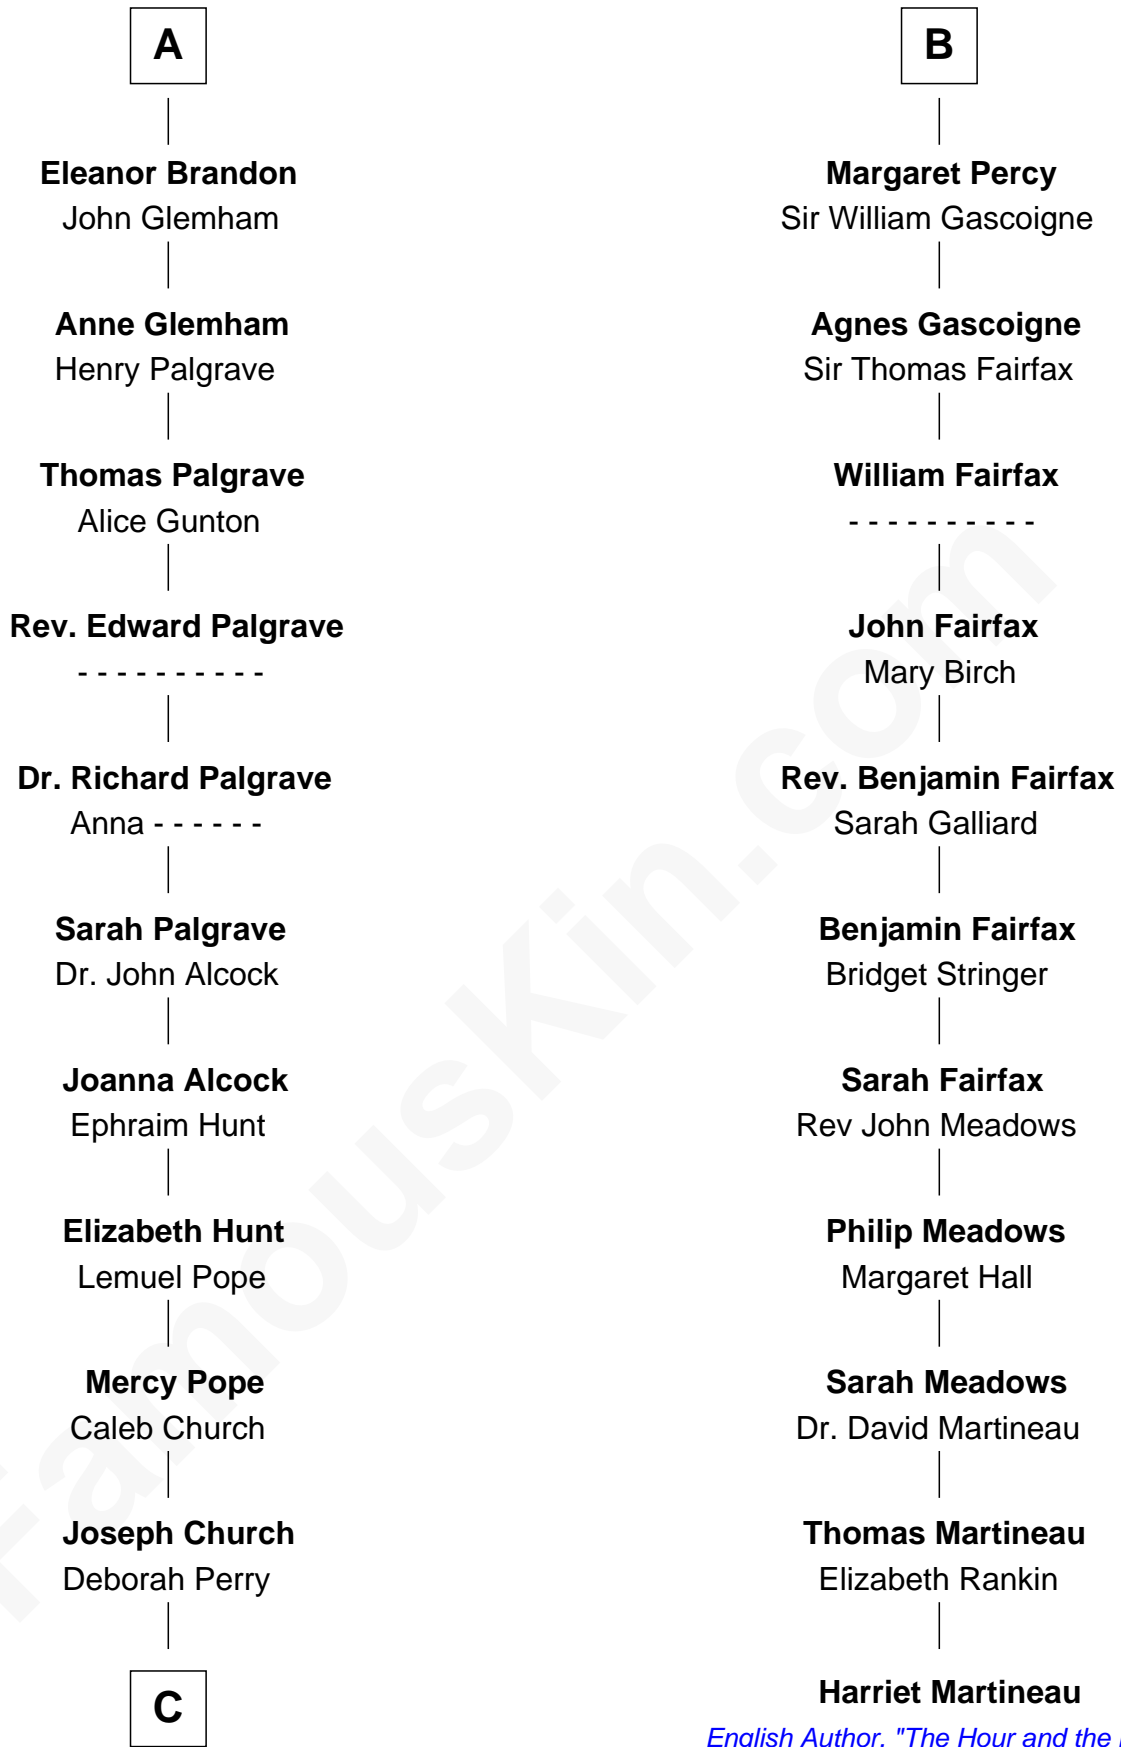

FamousKin.com
Relationship Chart of
Franklin D. Roosevelt
32nd U.S. President

17th cousin 3 times removed of
Harriet Martineau
Author of The Hour and the Man

Robert I, Count of Artois
 Matilda of Brabant

C

—
Deborah P. Church

Warren Delano

—
Warren Delano

Catharine Robbins Lyman

—
Sara Delano

James Roosevelt

—
Franklin D. Roosevelt

32nd U.S. President

FamousKin.com