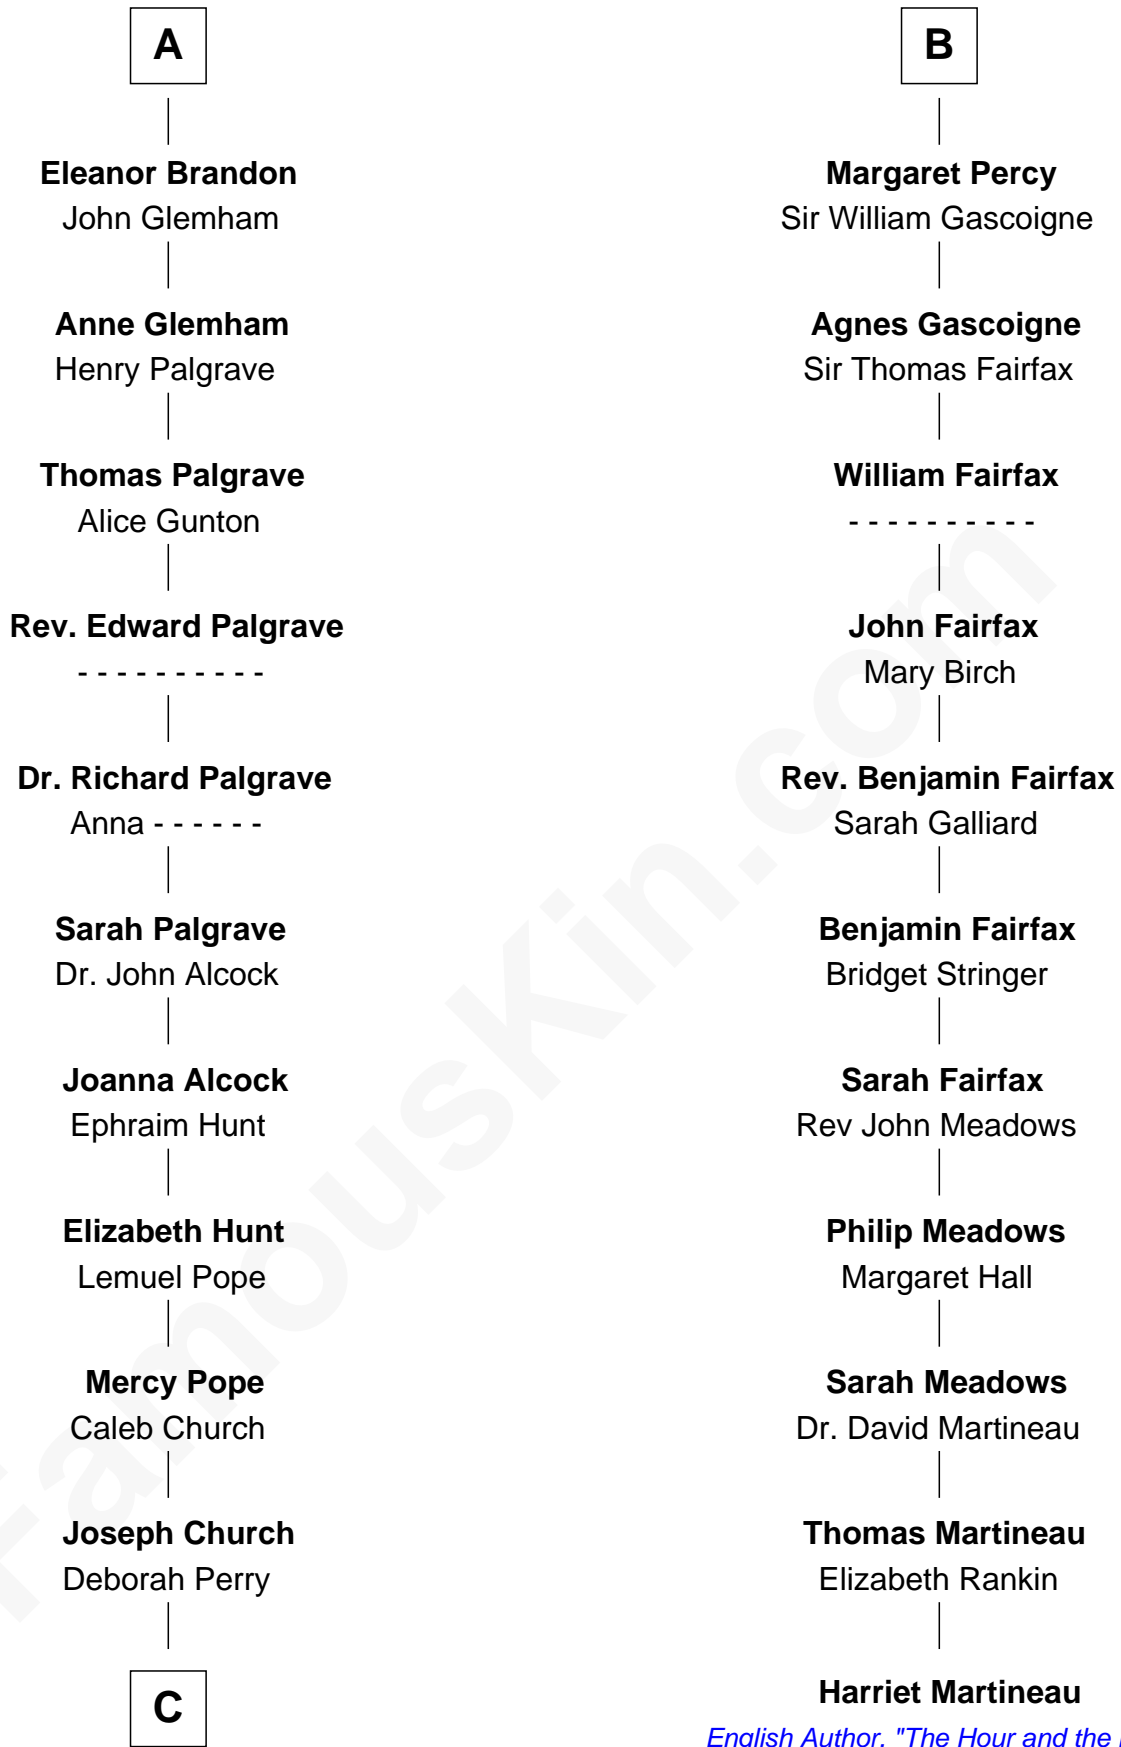

FamousKin.com
Relationship Chart of
Franklin D. Roosevelt
32nd U.S. President

17th cousin 3 times removed of
Harriet Martineau
Author of The Hour and the Man

Ferdinand III, King of Castile
 Joanna of Ponthieu

C

—
Deborah P. Church

Warren Delano

—
Warren Delano

Catharine Robbins Lyman

—
Sara Delano

James Roosevelt

—
Franklin D. Roosevelt

32nd U.S. President

FamousKin.com