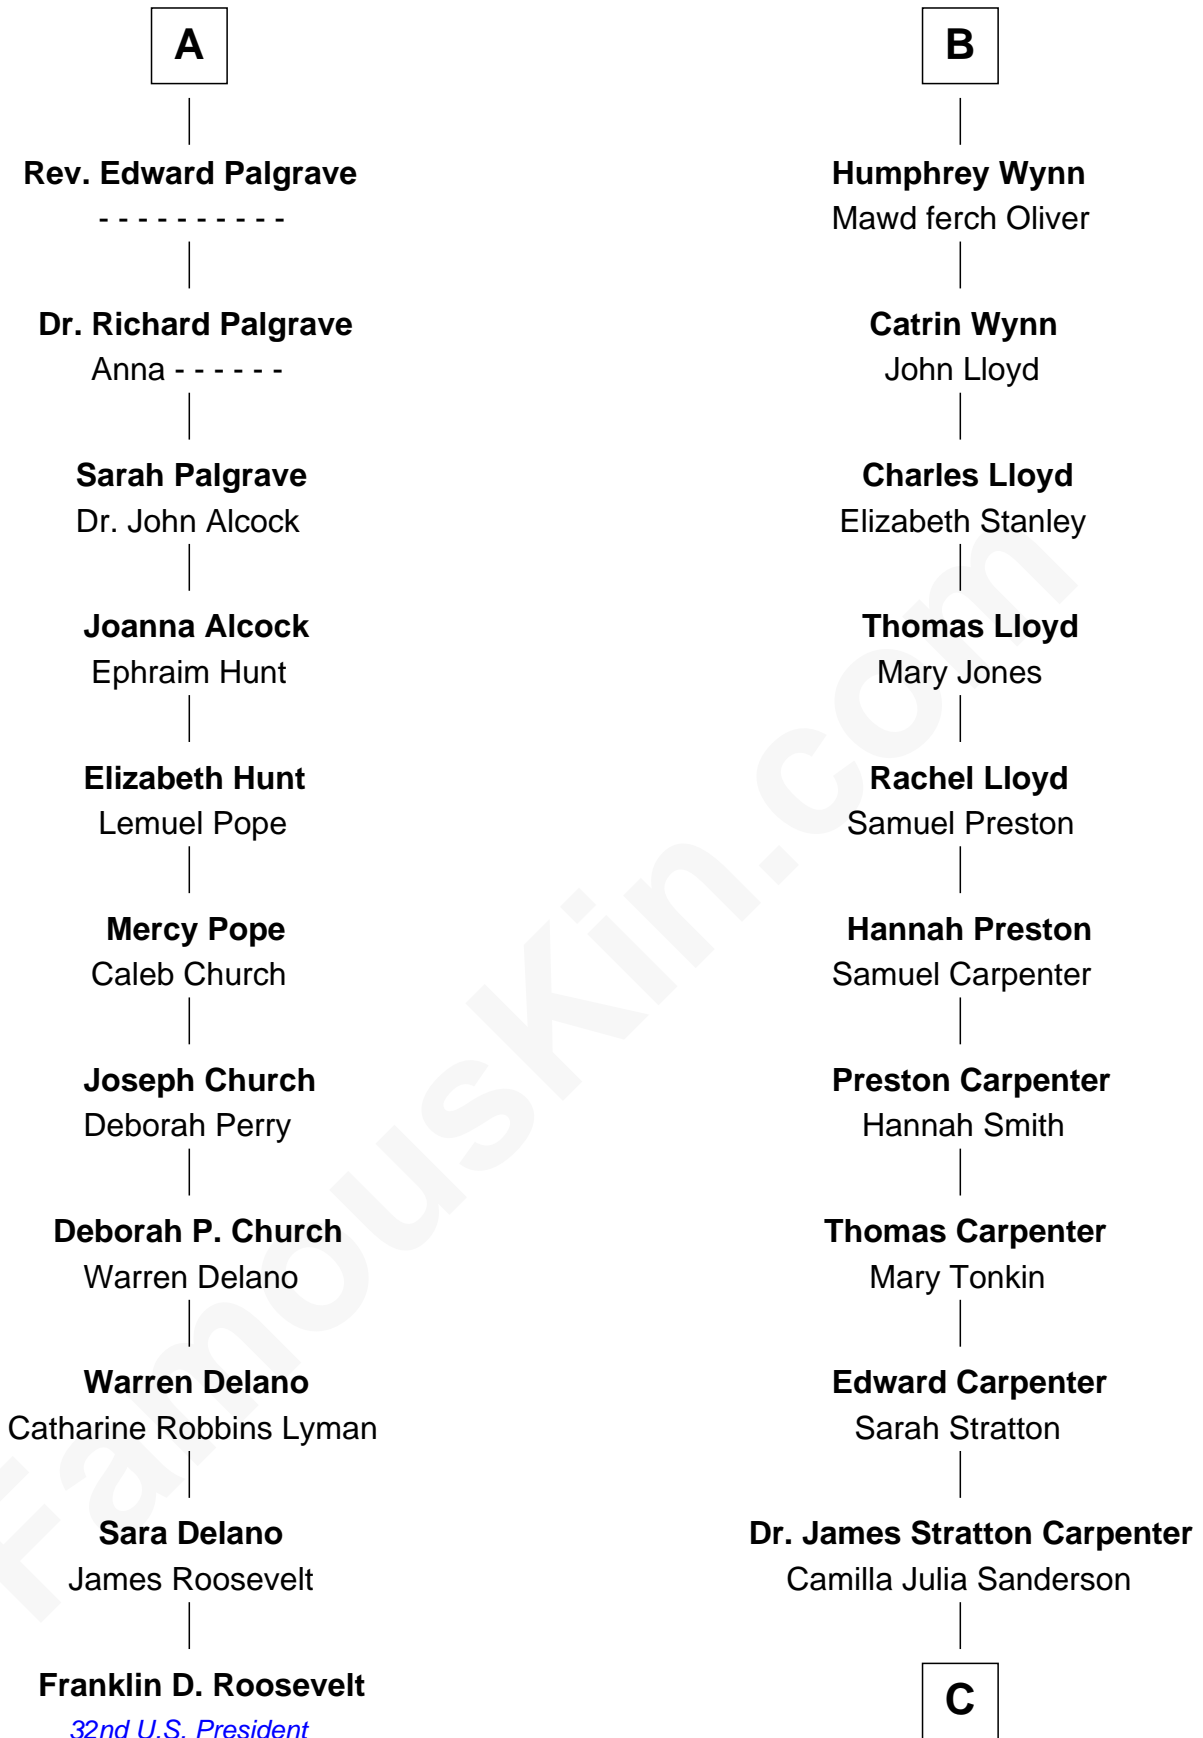

FamousKin.com
Relationship Chart of
Franklin D. Roosevelt
32nd U.S. President

17th cousin 4 times removed of
Mary Chapin Carpenter
Singer and Songwriter

C

Dr. John Thomas Carpenter

Eliza Adelaide Hill

Dr. James Stratton Carpenter