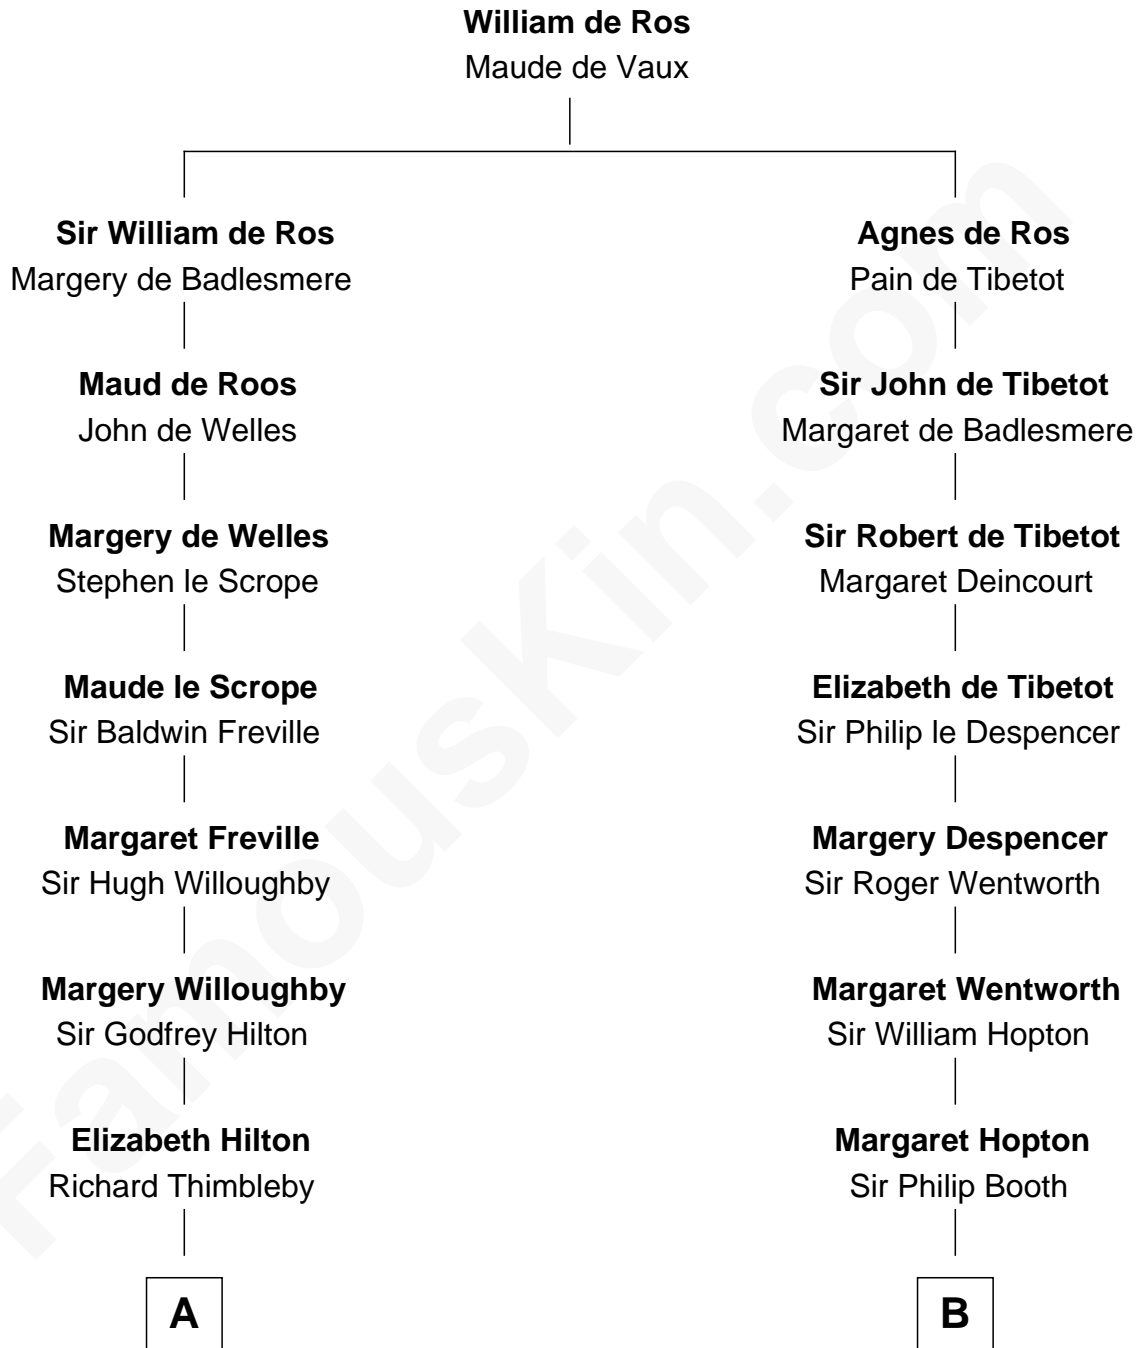

FamousKin.com
Relationship Chart of
Franklin D. Roosevelt
32nd U.S. President

17th cousin 2 times removed of

John Marshall
4th Chief Justice of the U.S. Supreme Court

C

—
Catharine Robbins Lyman

Warren Delano

—
Sara Delano

James Roosevelt

—
Franklin D. Roosevelt

32nd U.S. President

FamousKin.com