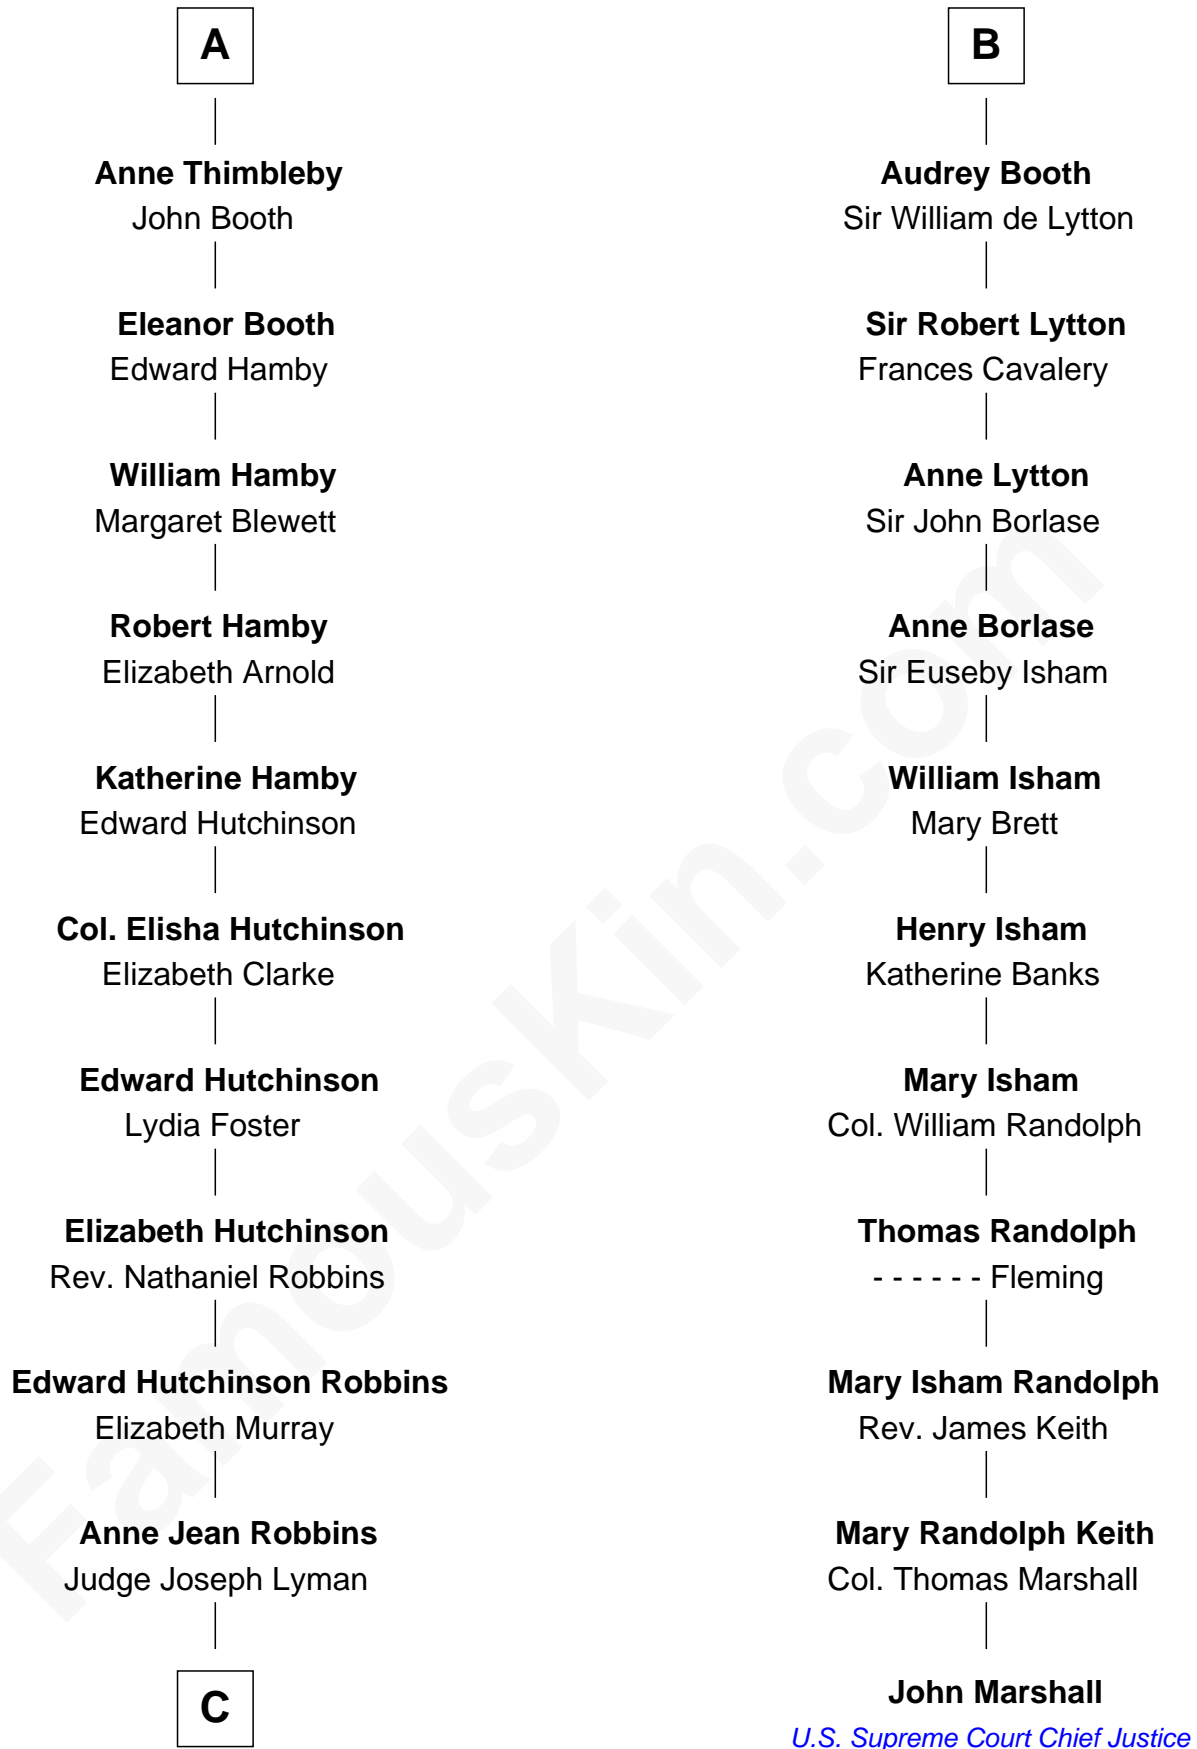

FamousKin.com
Relationship Chart of
Franklin D. Roosevelt
32nd U.S. President

17th cousin 2 times removed of

John Marshall
4th Chief Justice of the U.S. Supreme Court

C

—
Catharine Robbins Lyman

Warren Delano

—
Sara Delano

James Roosevelt

—
Franklin D. Roosevelt

32nd U.S. President

FamousKin.com