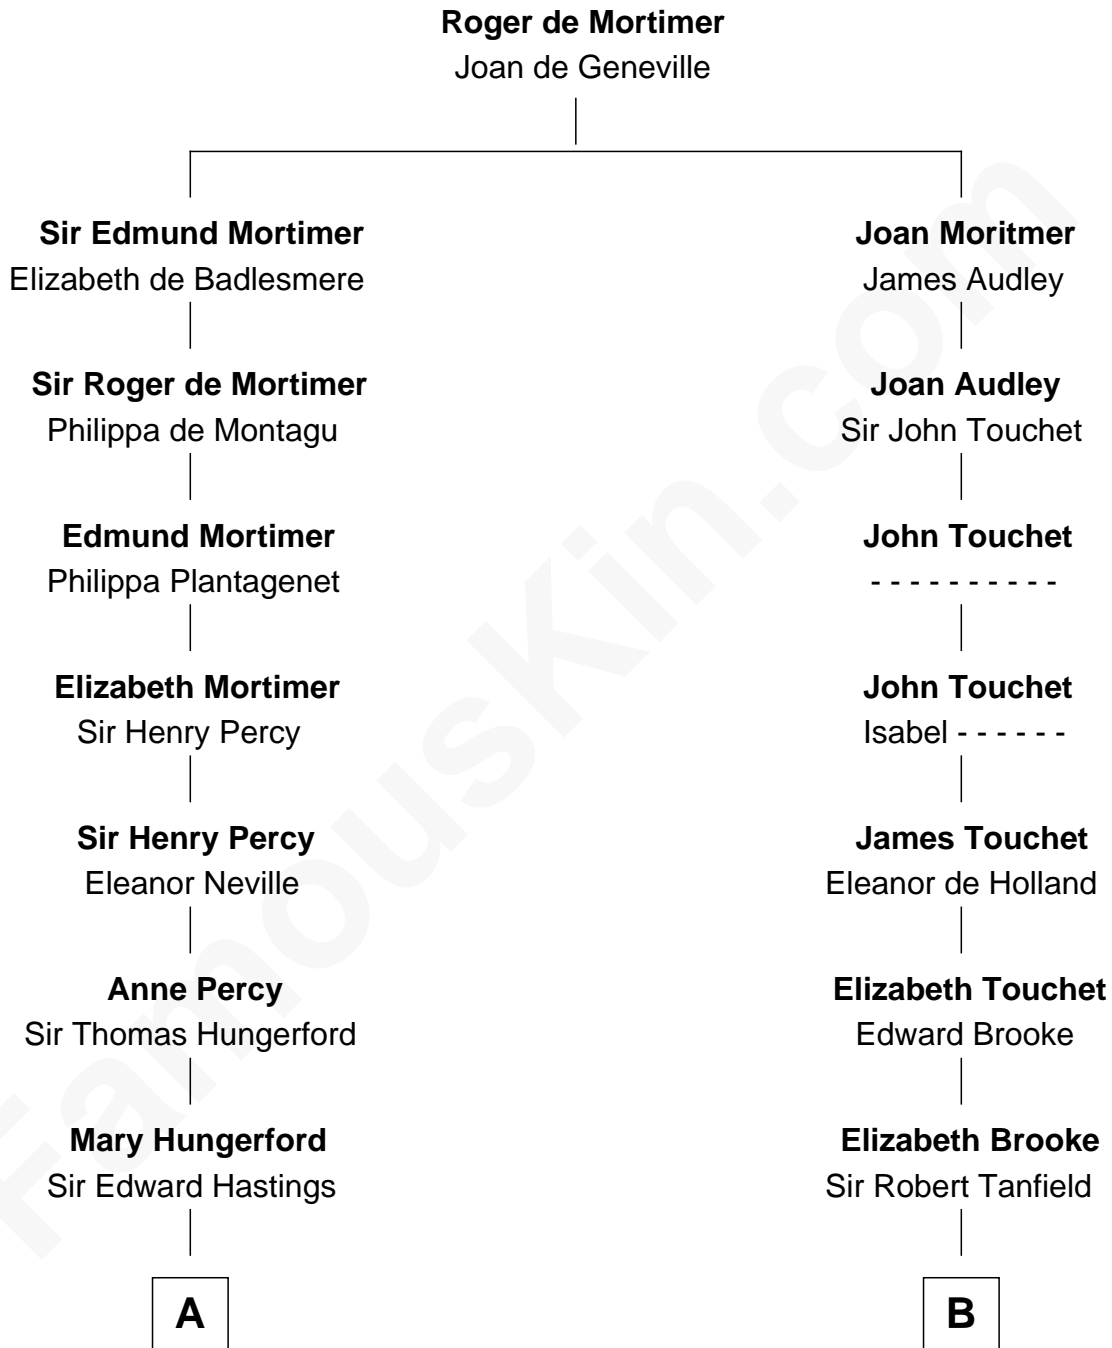

FamousKin.com
Relationship Chart of
Franklin D. Roosevelt
32nd U.S. President

18th cousin 3 times removed of

John Marshall
4th Chief Justice of the U.S. Supreme Court

C

Rebecca Smith

John Aspinwall

John Aspinwall

Susan Howland

Mary Rebecca Aspinwall

Isaac Daniel Roosevelt

James Roosevelt

Sara Delano

Franklin D. Roosevelt

32nd U.S. President

D

Mary Randolph Keith

Col. Thomas Marshall

John Marshall

U.S. Supreme Court Chief Justice

FamousKin.com