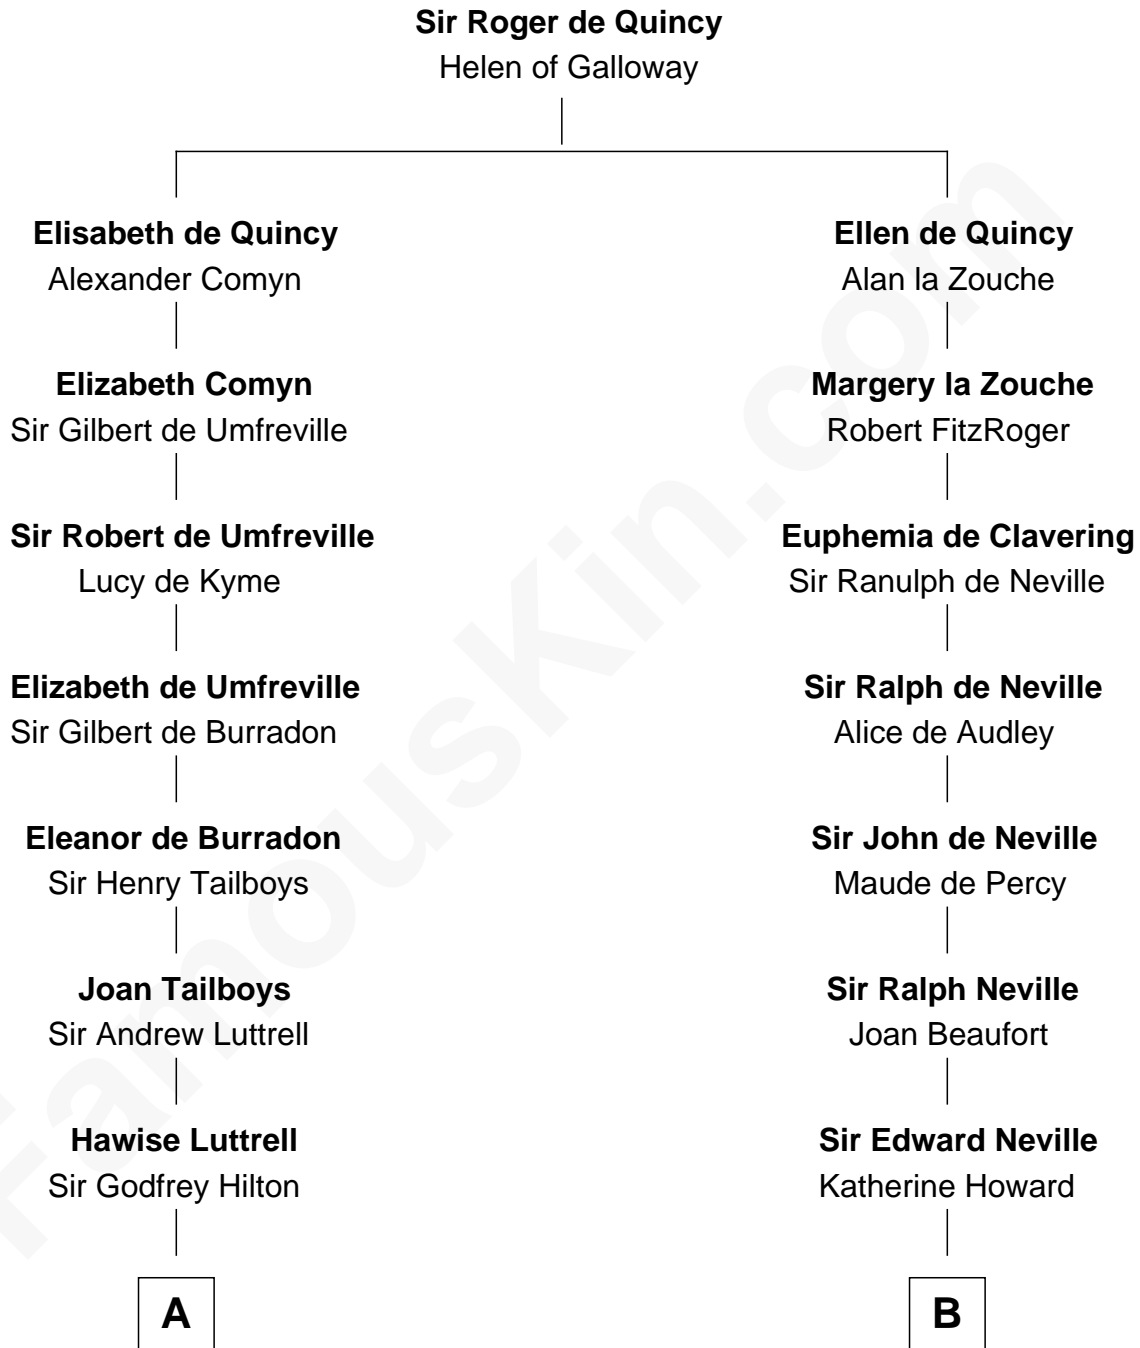

FamousKin.com
Relationship Chart of
Franklin D. Roosevelt
32nd U.S. President

18th cousin 3 times removed of

John Marshall
4th Chief Justice of the U.S. Supreme Court

C

Edward Hutchinson Robbins

Elizabeth Murray

Anne Jean Robbins

Judge Joseph Lyman

Catharine Robbins Lyman

Warren Delano

Sara Delano

James Roosevelt

Franklin D. Roosevelt

32nd U.S. President