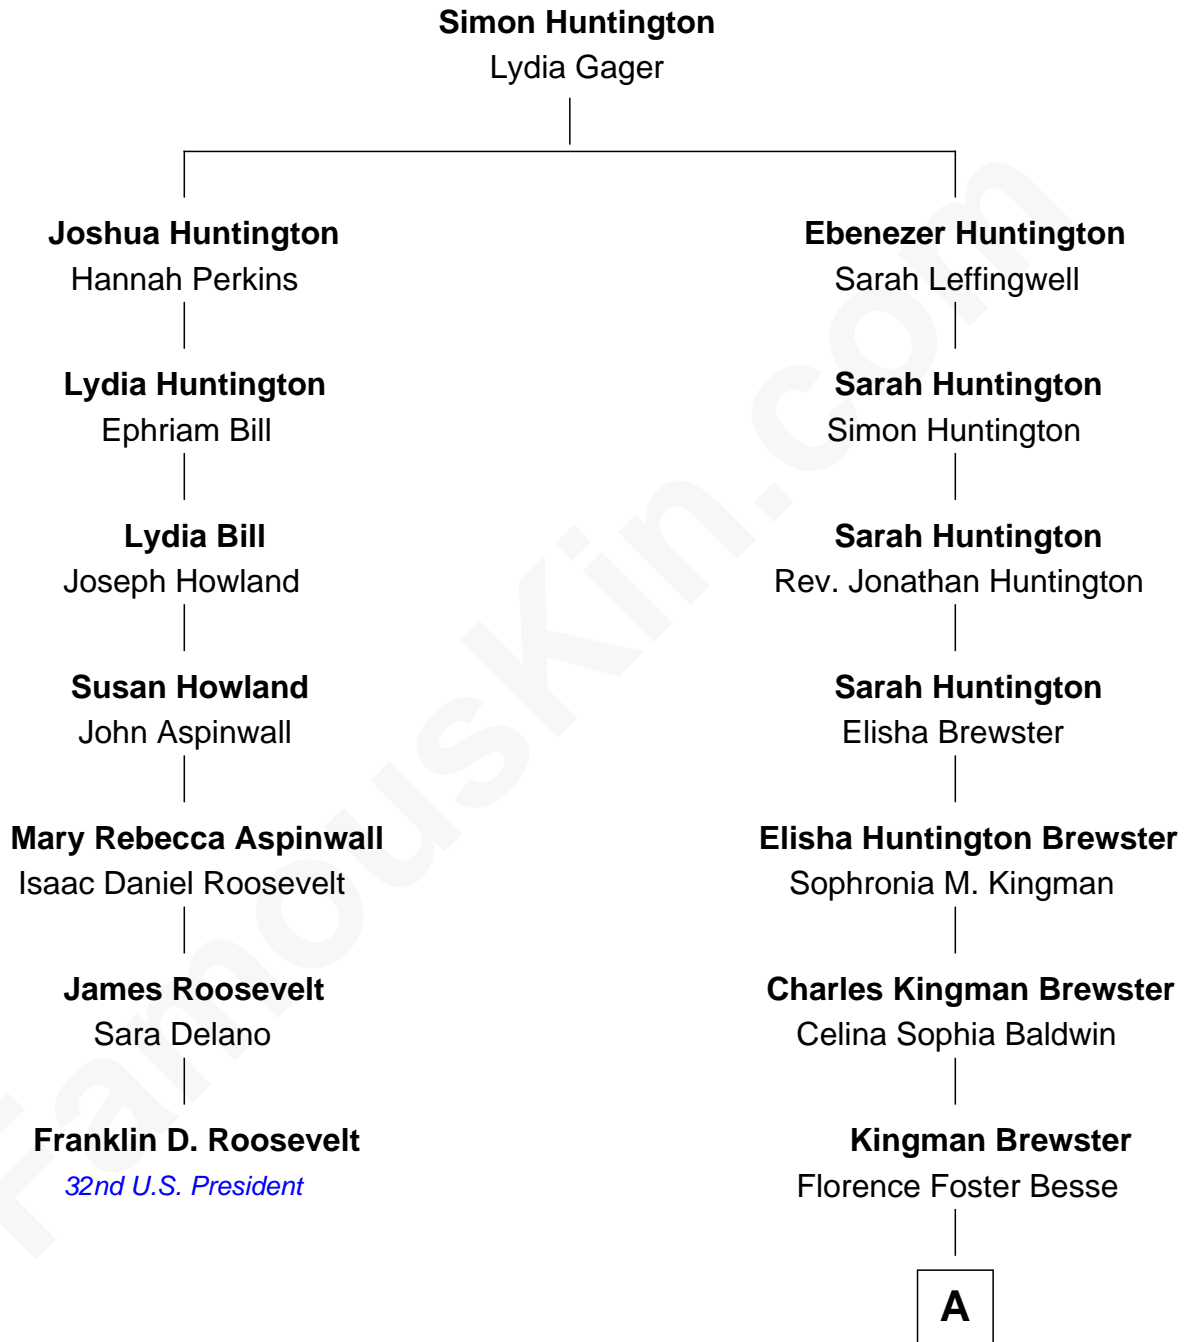

**FamousKin.com**  
**Relationship Chart of**  
**Franklin D. Roosevelt**  
*32nd U.S. President*

**6th cousin 3 times removed of**  
**Jordana Brewster**  
*TV and Movie Actress*

A

Kingman Brewster

Mary Louise Phillips

Alden Brewster

Maria João Leão de Sousa

Jordana Brewster

*TV and Movie Actress*