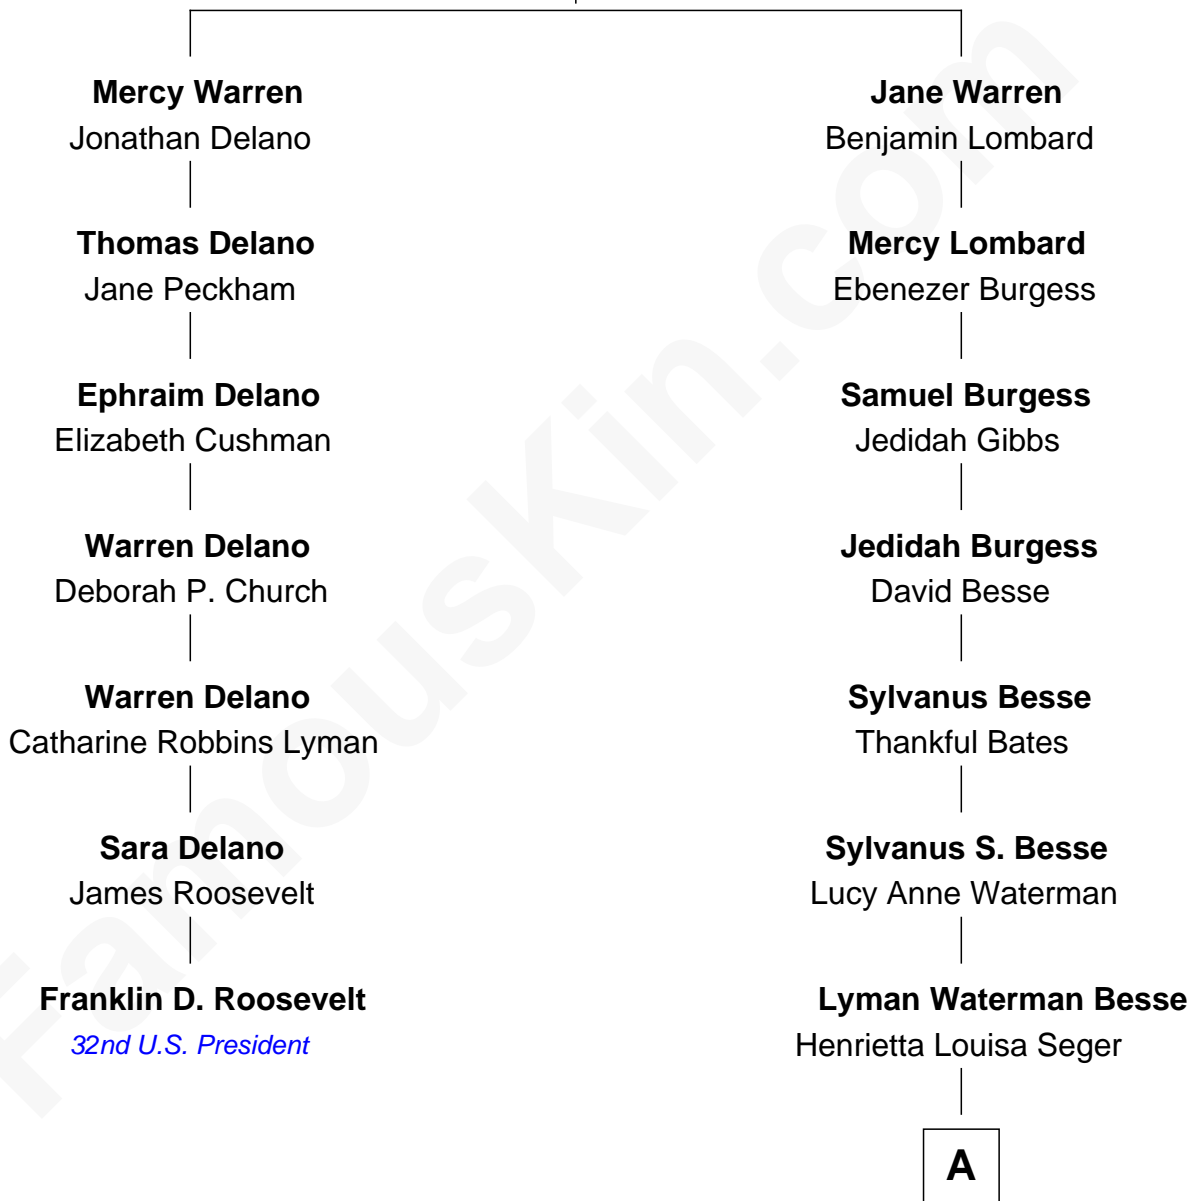

**FamousKin.com**  
**Relationship Chart of**  
**Franklin D. Roosevelt**  
*32nd U.S. President*

**6th cousin 4 times removed of**  
**Jordana Brewster**  
*TV and Movie Actress*

**Nathaniel Warren**  
 Sarah Walker

A

**Florence Foster Besse**

Kingman Brewster

**Kingman Brewster**

Mary Louise Phillips

**Alden Brewster**

Maria João Leão de Sousa

**Jordana Brewster**