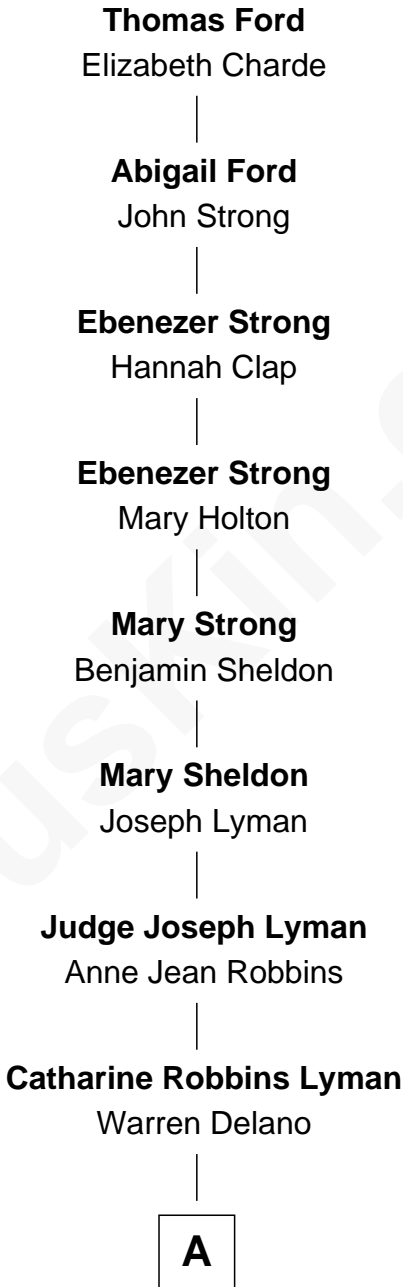

FamousKin.com Relationship Chart of

Franklin D. Roosevelt

32nd U.S. President

7th Great-grandson of

Thomas Ford

(c1591 - 1676) Mary & John passenger 1630

A

|

Sara Delano

James Roosevelt

|

Franklin D. Roosevelt

32nd U.S. President

FamousKin.com