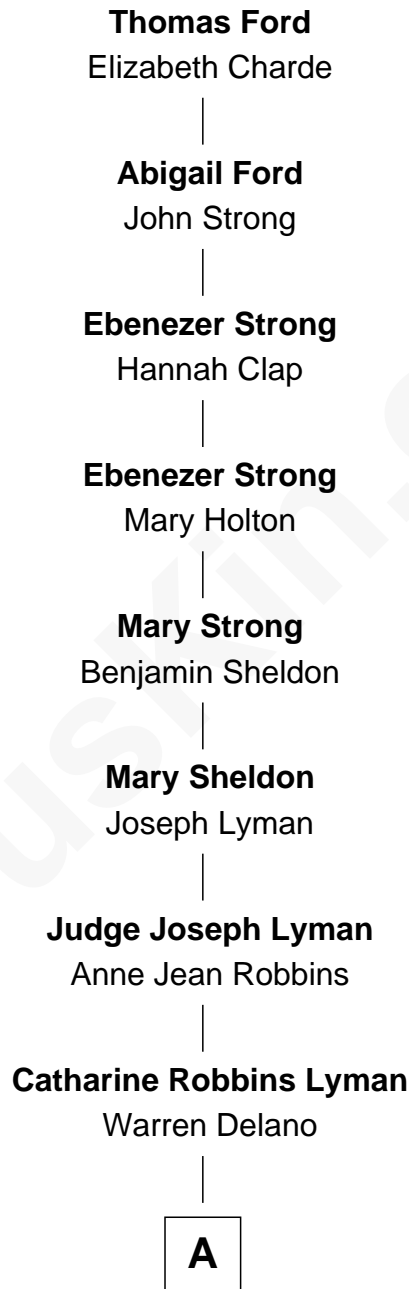

FamousKin.com
Relationship Chart of
Franklin D. Roosevelt

32nd U.S. President

7th Great-grandson of

Thomas Ford

(c1591 - 1676) Mary & John passenger 1630

A

|

Sara Delano
James Roosevelt

|

Franklin D. Roosevelt
32nd U.S. President

FamousKin.com