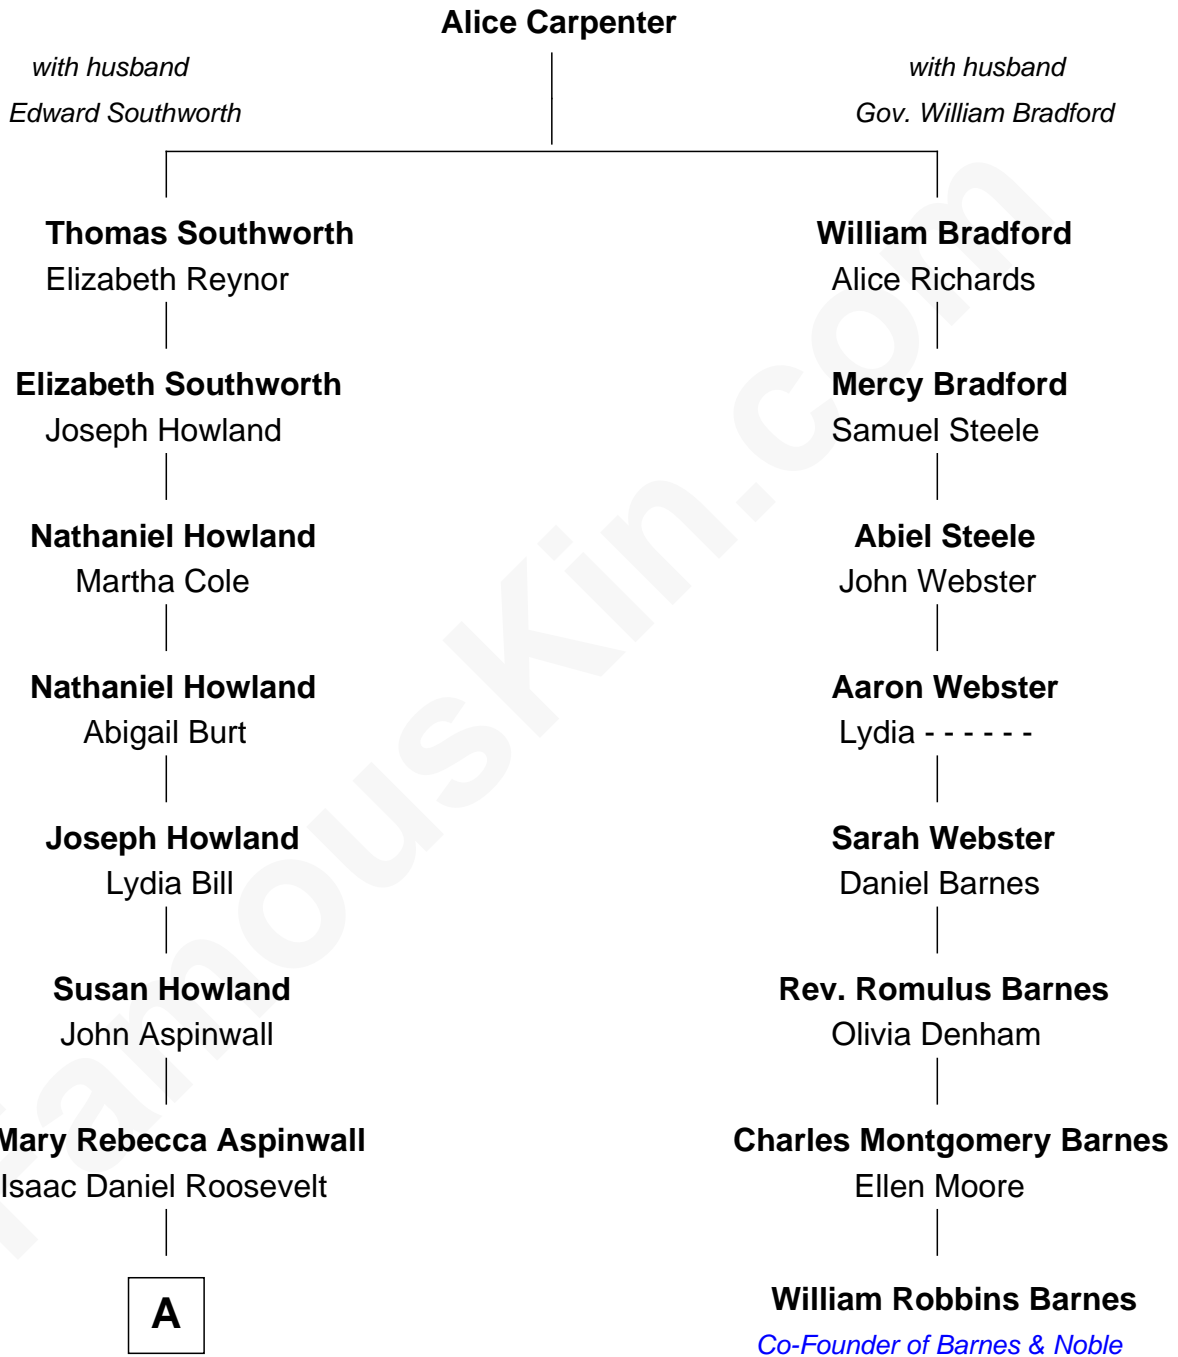

FamousKin.com
Relationship Chart of
Franklin D. Roosevelt
32nd U.S. President

7th cousin 1 time removed of
William Robbins Barnes
Co-Founder of Barnes & Noble

A

James Roosevelt

Sara Delano

Franklin D. Roosevelt

32nd U.S. President

FamousKin.com