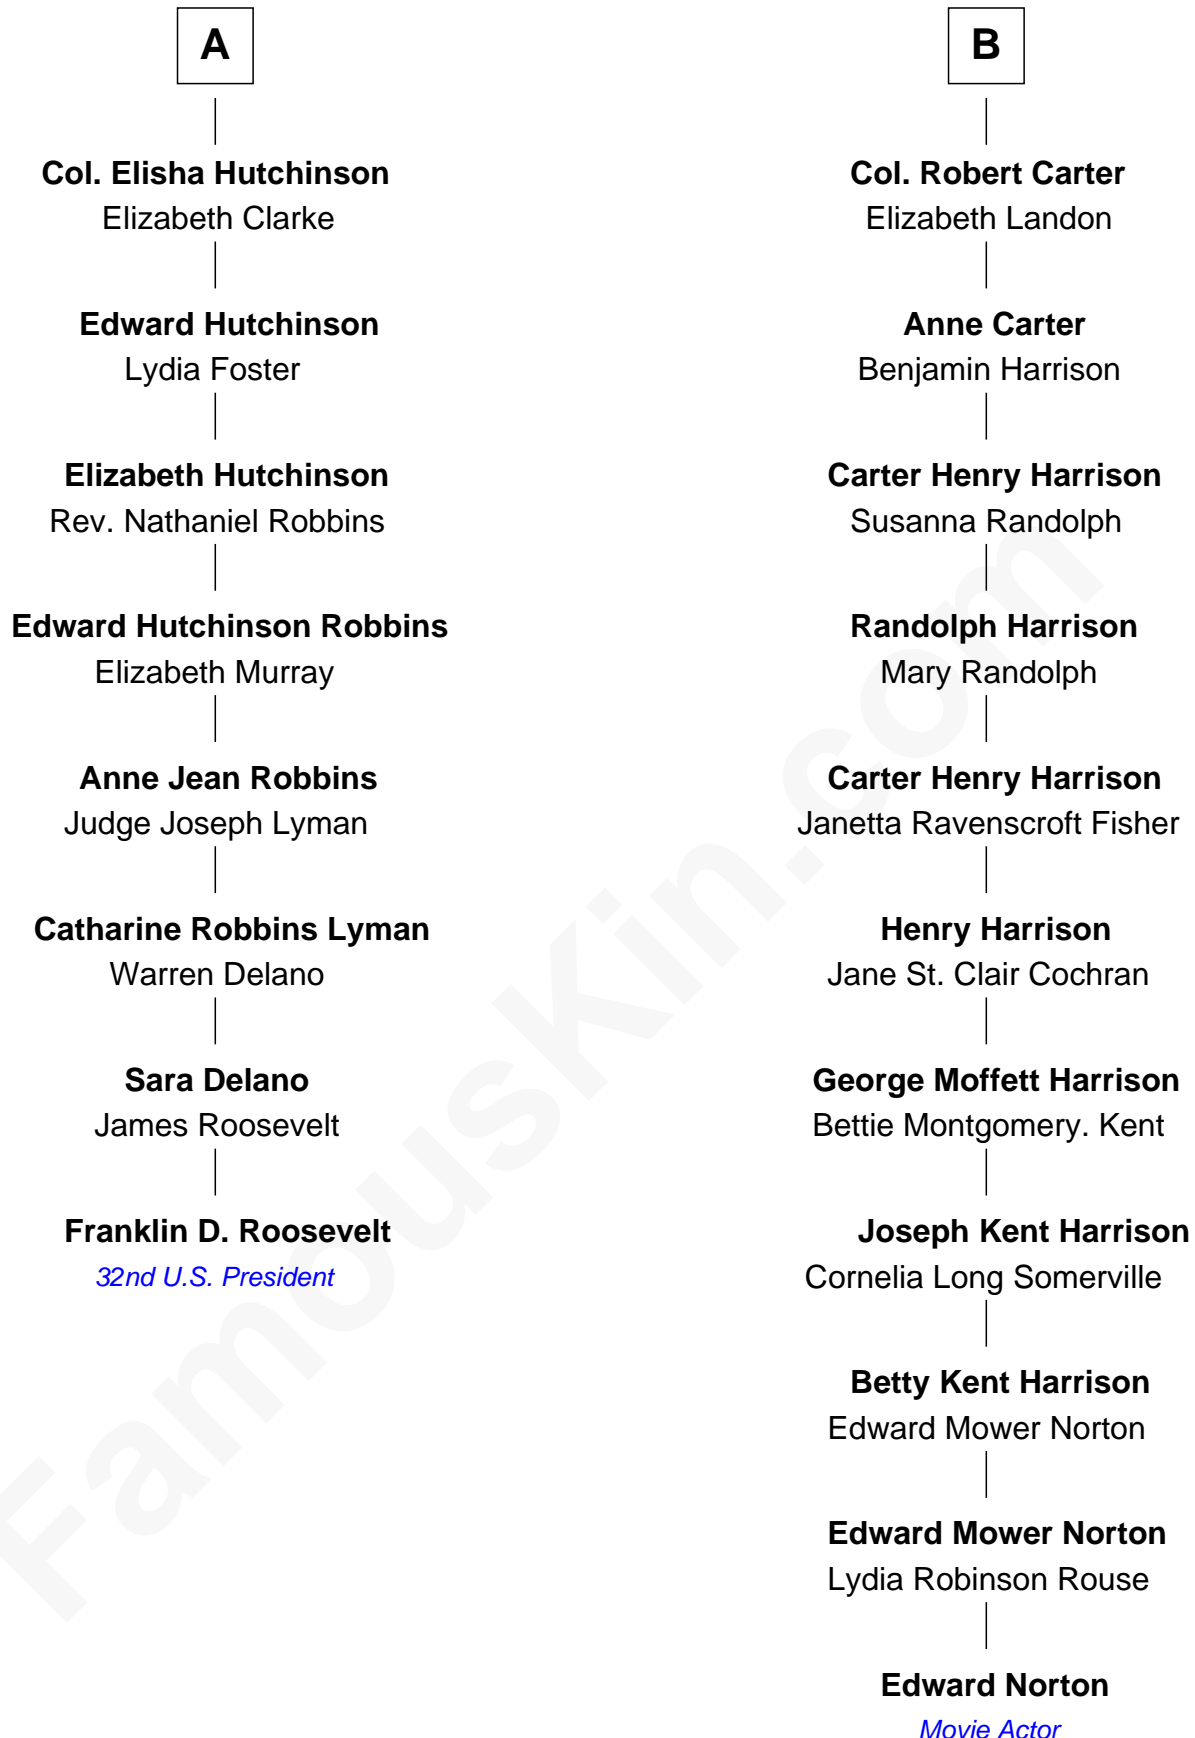

FamousKin.com
Relationship Chart of
Franklin D. Roosevelt
32nd U.S. President

14th cousin 3 times removed of
Edward Norton
Movie Actor

Sir Thomas Blount
 Margaret de Gresley

Sir Thomas Blount
 Agnes Hawley

Anne Blount
 William Marbury

Robert Marbury
 Katherine Williamson

William Marbury
 Agnes Lenton

Rev. Francis Marbury
 Bridget Dryden

Anne Marbury
 William Hutchinson

Edward Hutchinson
 Katherine Hamby

A

Sir Walter Blount
 Helena Byron

Sir William Blount
 Margaret Echyngham

Elizabeth Blount
 Sir Andrews de Windsor

Edith Windsor
 George Ludlow

Thomas Ludlow
 Jane Pyle

Gabriel Ludlow
 Phillis - - - - -

Sarah Ludlow
 Col. John Carter

B

Edward Norton photo by [David Shankbone](#) (CC BY 3.0)