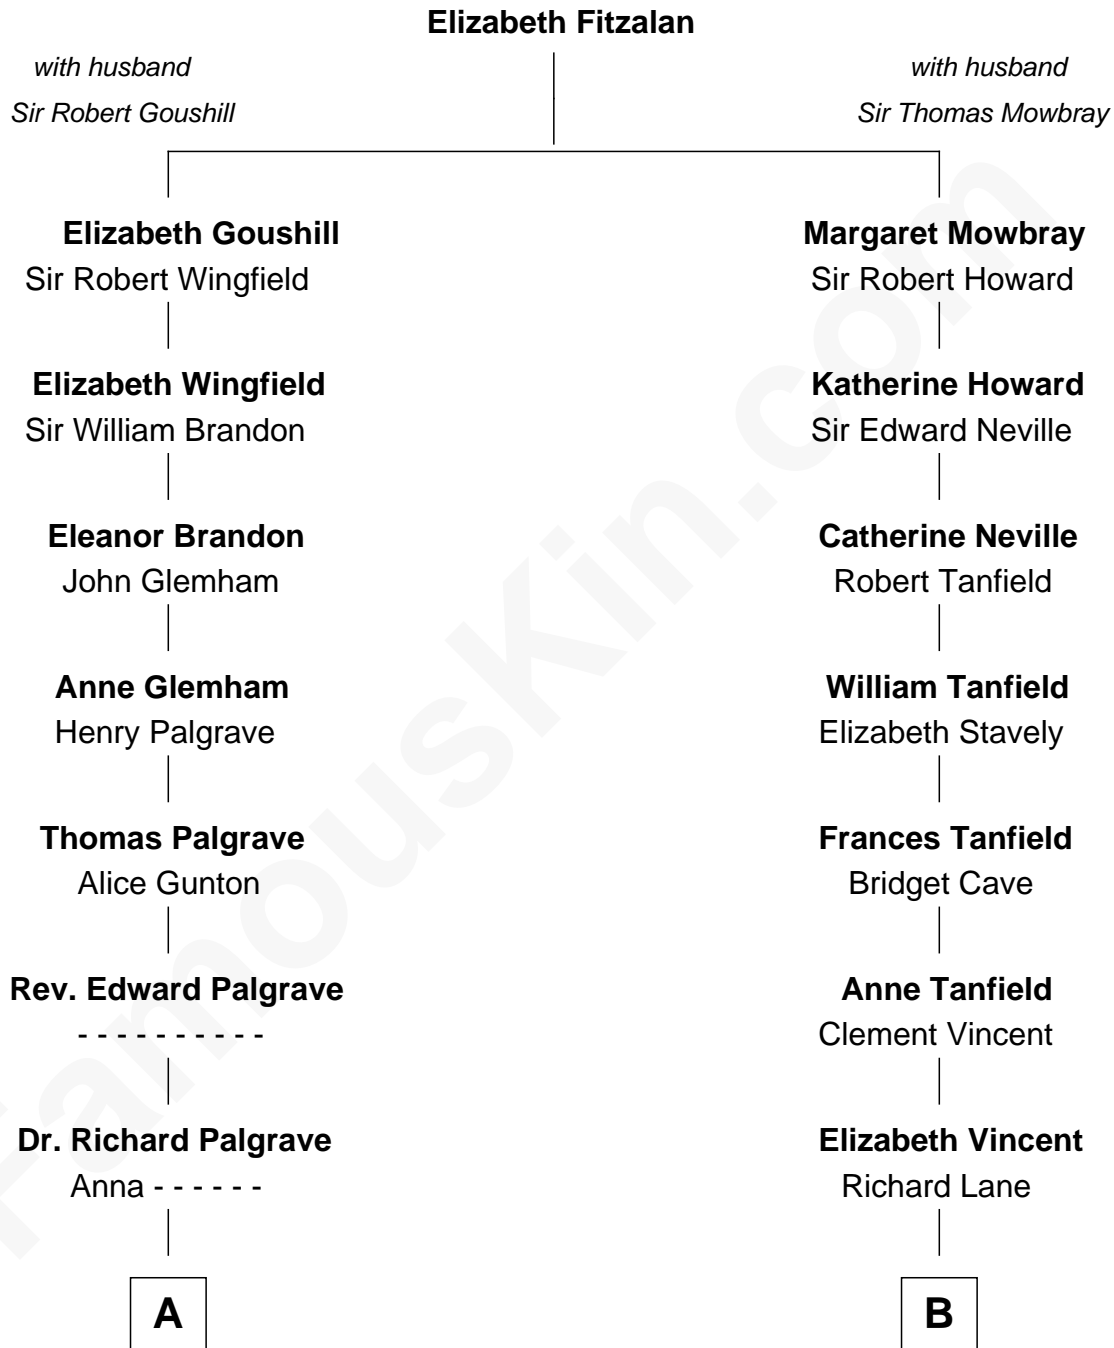

FamousKin.com
Relationship Chart of
Franklin D. Roosevelt
32nd U.S. President

15th cousin 4 times removed of
Edward Norton
Movie Actor

C

Betty Kent Harrison
Edward Mower Norton

Edward Mower Norton
Lydia Robinson Rouse

Edward Norton
Movie Actor

FamousKin.com